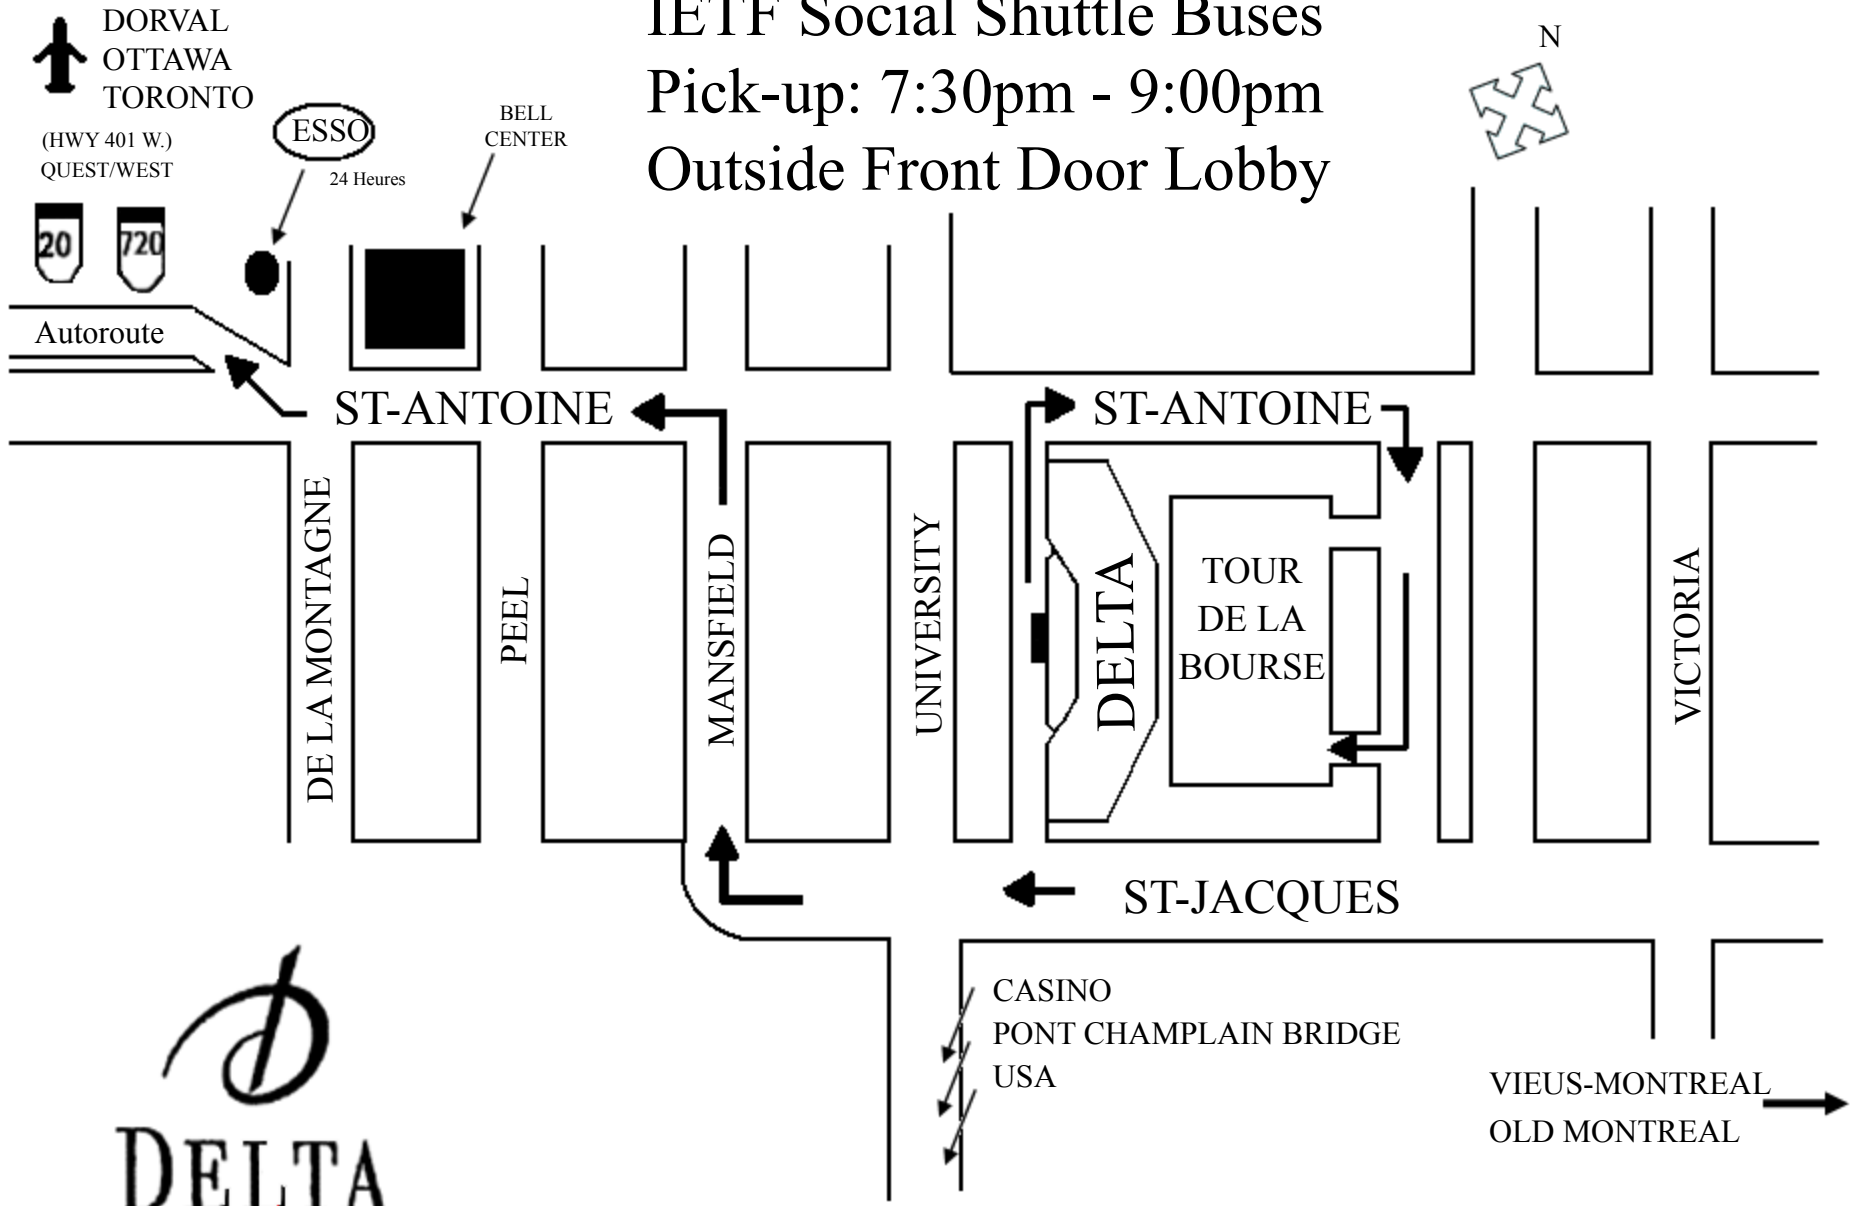

Tuesday, July 11th, 2006
 IETF Social Shuttle Buses
 Pick-up: 7:30pm - 9:00pm
 Outside Front Door Lobby

FROM NEW YORK TO HOTEL: TAKE INTERSTATE HWY 87N., HWY 15 N., EXIT FOR
 □ □ □ □ CHAMPLAIN BRIDGE THEN EXIT FOR DOWNTOWN