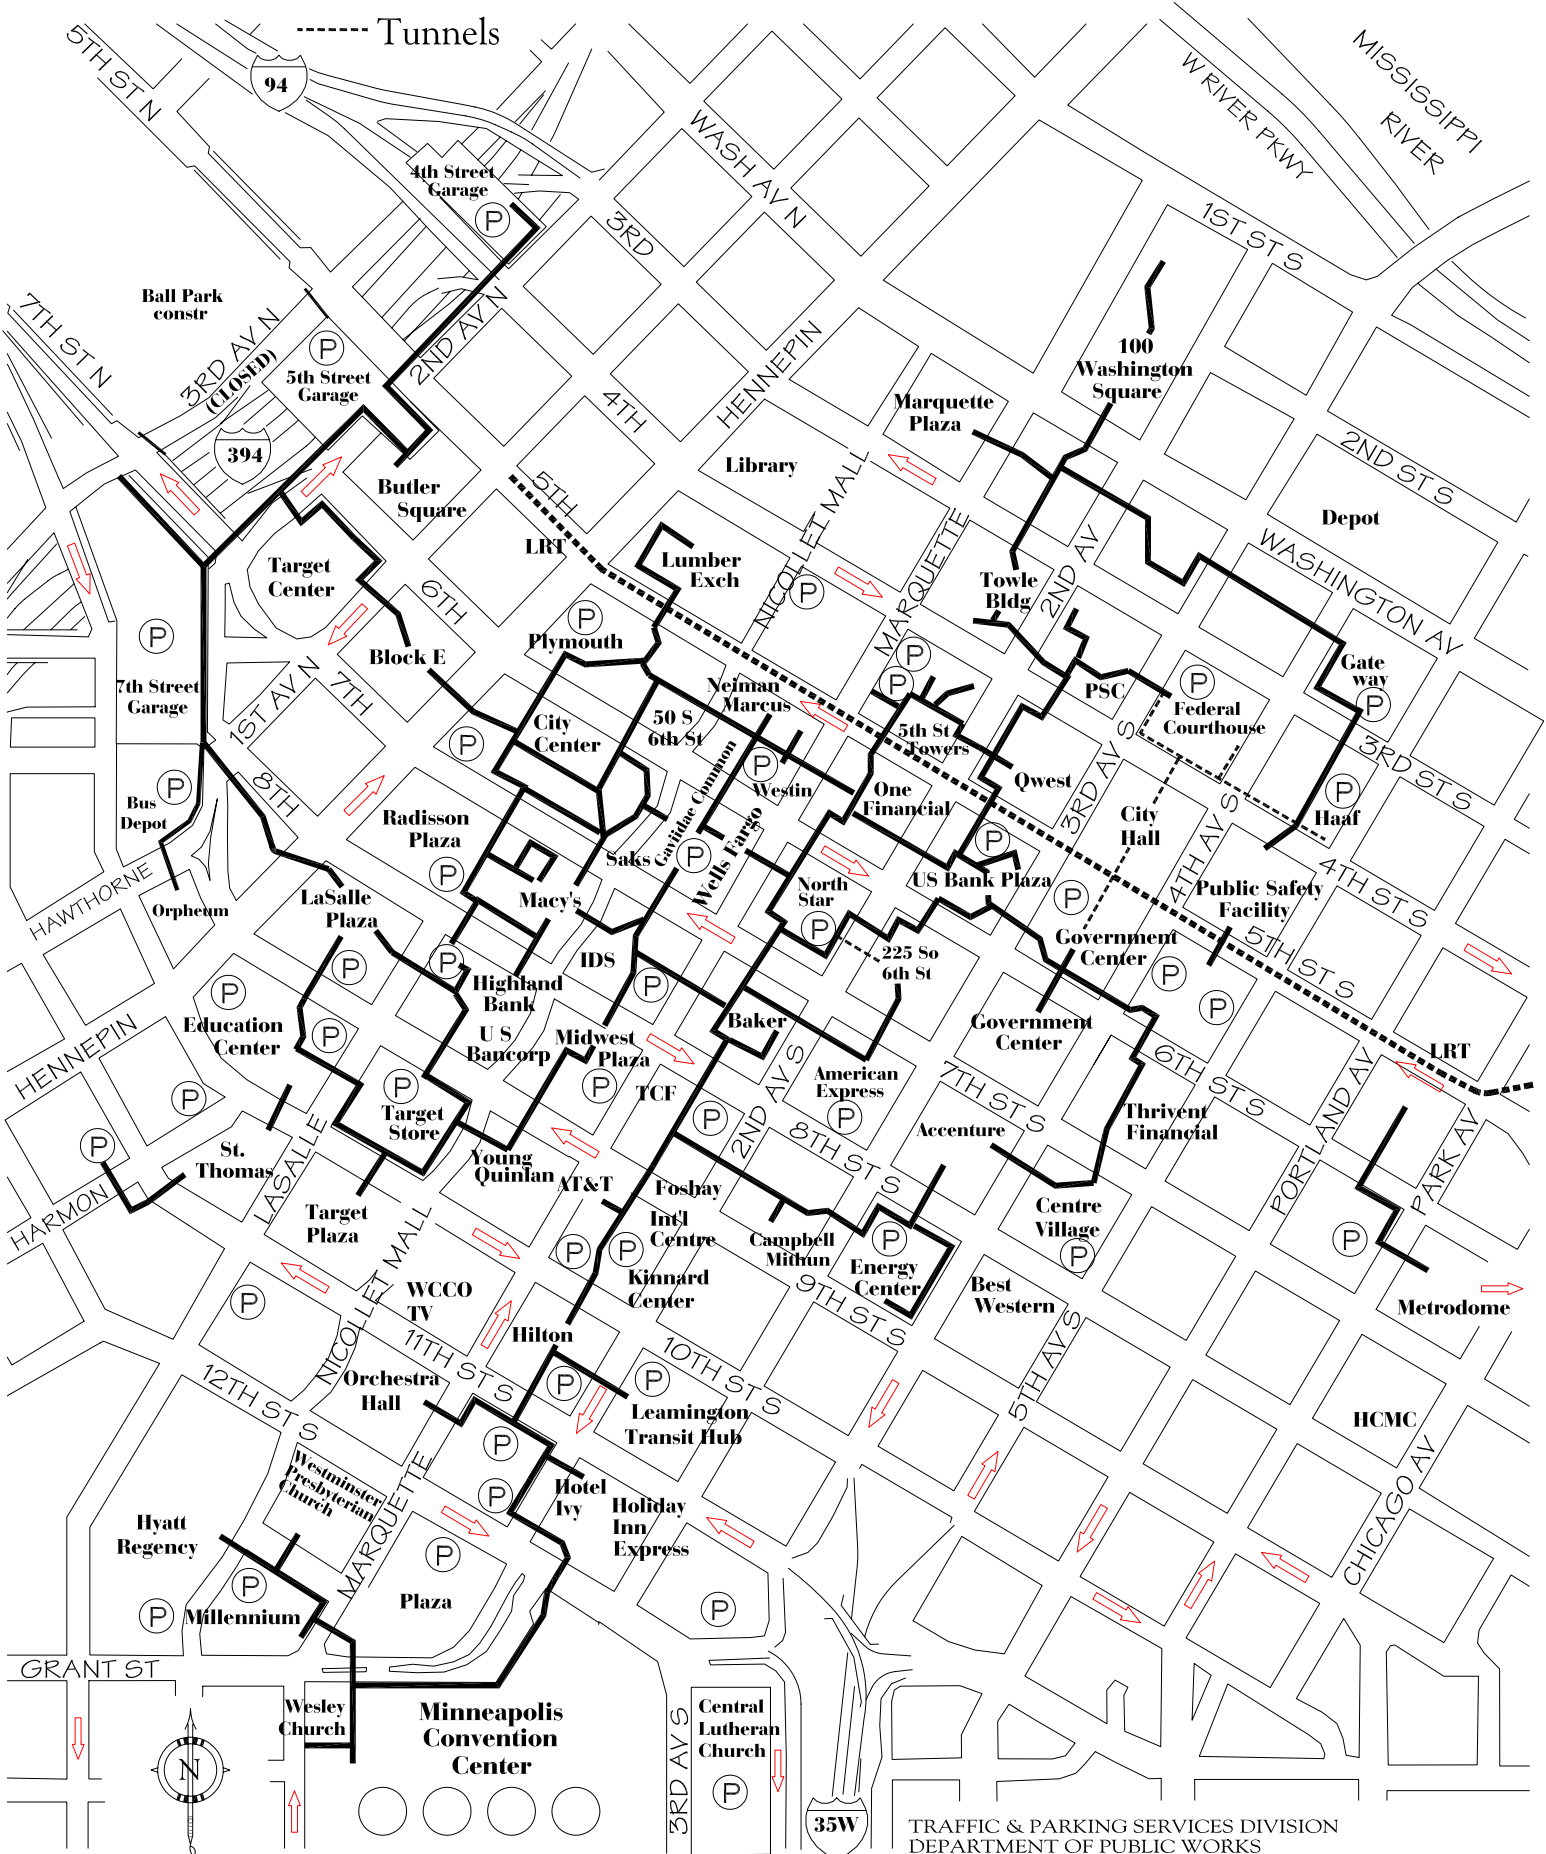

# Downtown Minneapolis Skyways

— Skyways

Ⓟ Parking Ramps

- - - Tunnels

**Downtown Minneapolis Skyways  
Hours of Operation**

Monday – Friday: 6:30 AM to 10:00 PM

Saturday: 9:30 AM to 8:00 PM

Sunday: 12:00 Noon to 6:00 PM