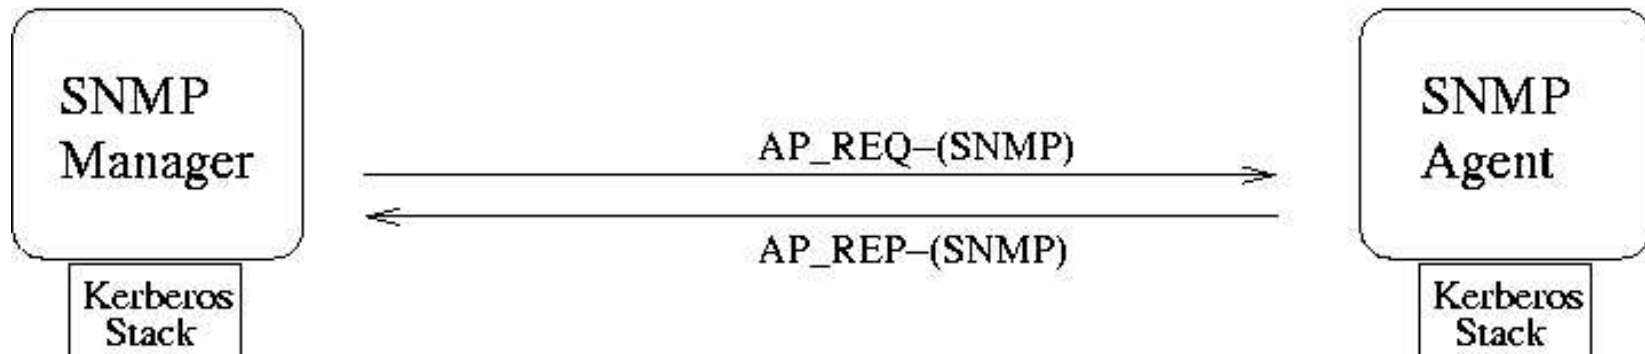

Kerberos Security Model (KSM) for SNMPv3

by Michael Baer

draft-hornstein-snmpv3-ksm-02
September 1, 2001

Ken Hornstein
Wes Hardaker

Initialize SNMP Manager with KDC

Initial SNMP Manager to Agent Communication

SNMP Manager to Agent Normally

All KSM Messages