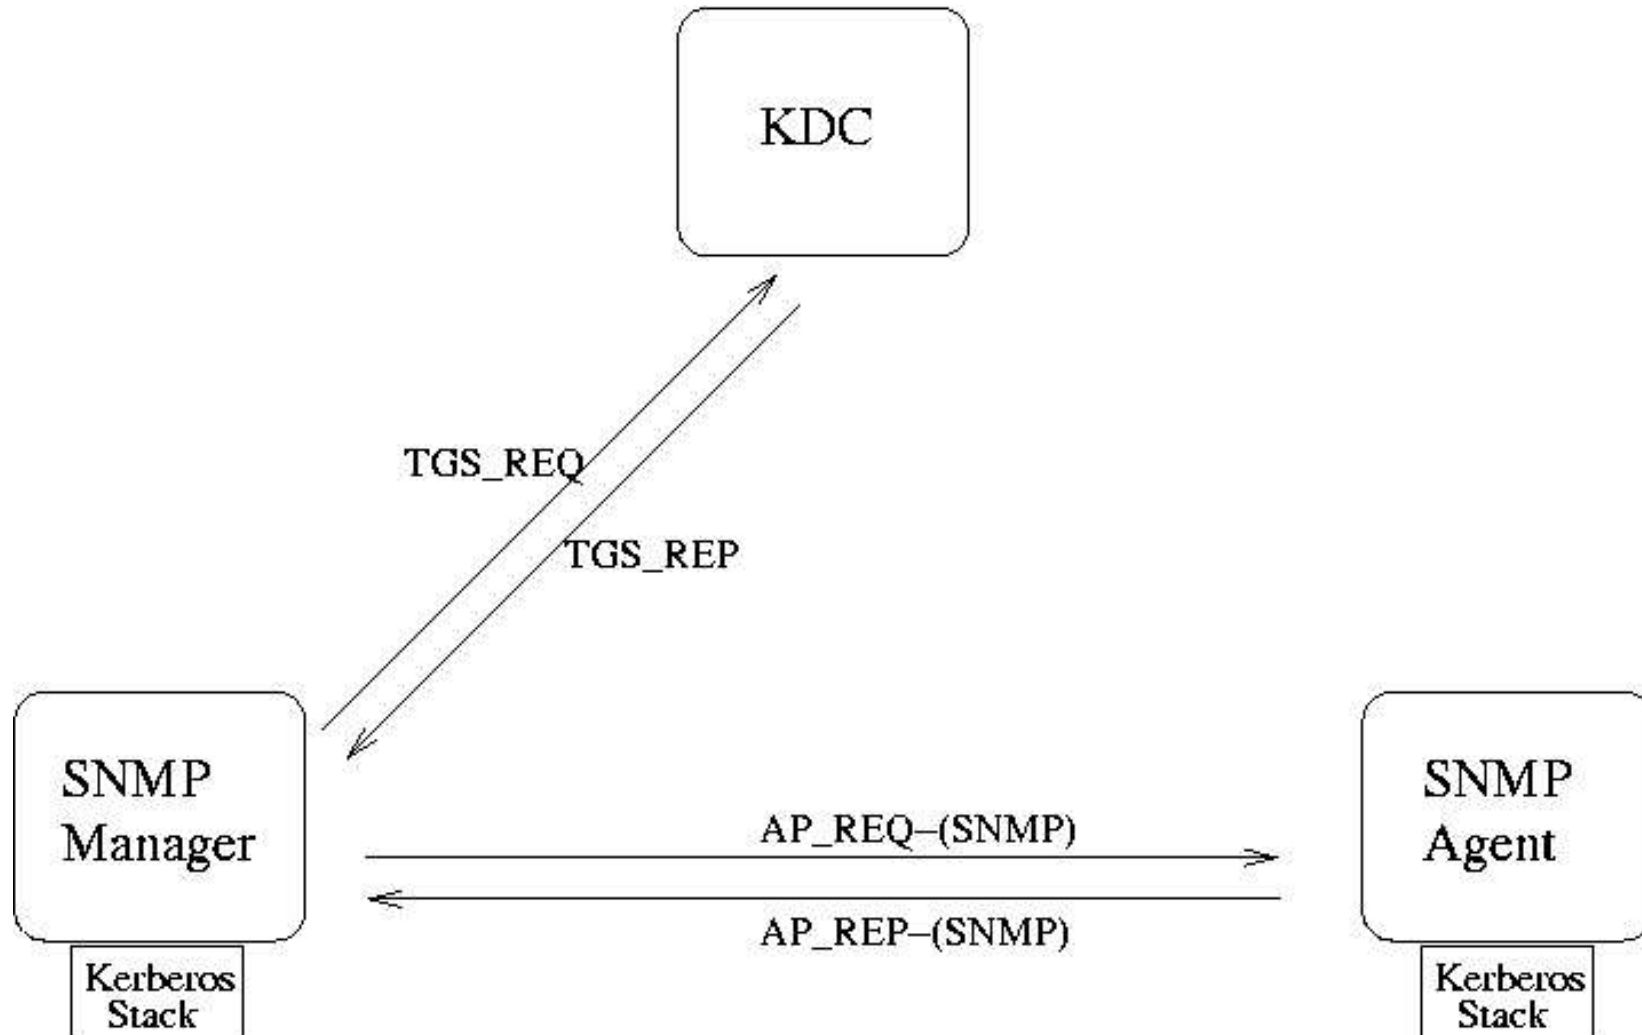

Kerberos Security Model (KSM) for SNMPv3

by Michael Baer

draft-hornstein-snmpv3-ksm-02
September 1, 2001

Ken Hornstein
Wes Hardaker

Initialize SNMP Manager with KDC

Initial SNMP Manager to Agent Communication

SNMP Manager to Agent Normally

All KSM Messages