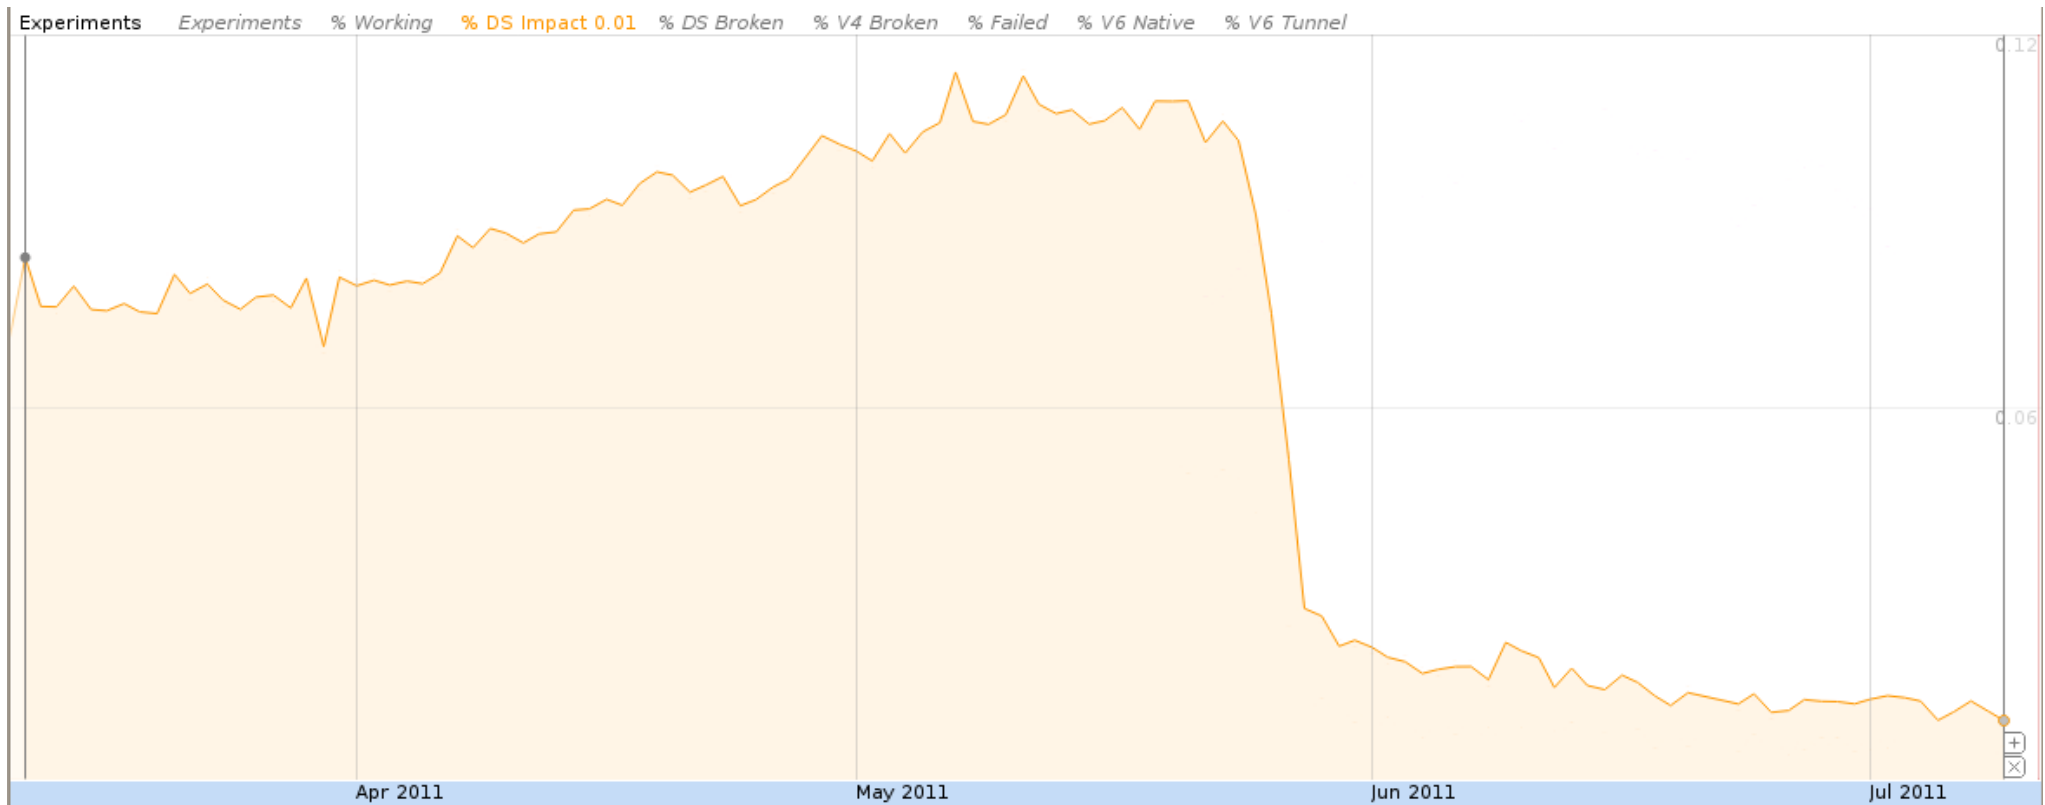

Chrome IPv6 Brokenness

- 80-90% reduction in dual-stack brokenness
- Versions with fast-fallback 99.995% as reliable as IPv4
- Similar behaviour will be in Firefox 7
- Apple also added robustness in OS X Lion
- If IE follows suit, users with recent browsers should be OK