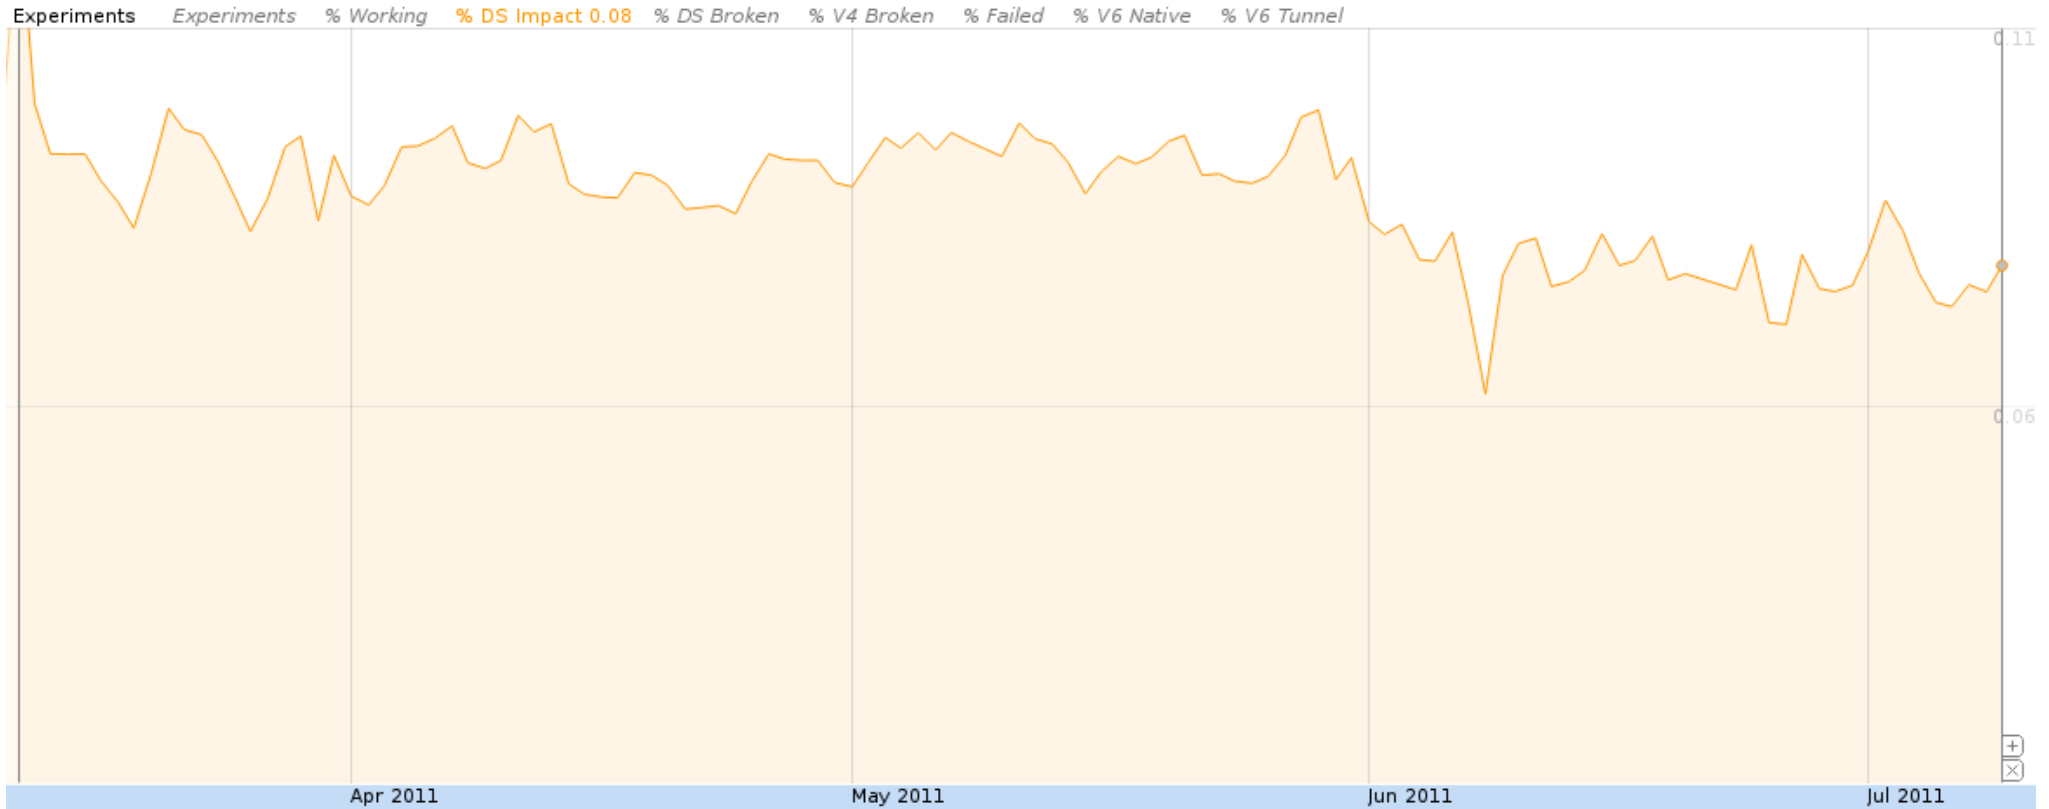

# On the day: business as usual

We were already serving 60% of the IPv6 Internet

# IPv6 brokenness (excluding Chrome)

No change around World IPv6 Day