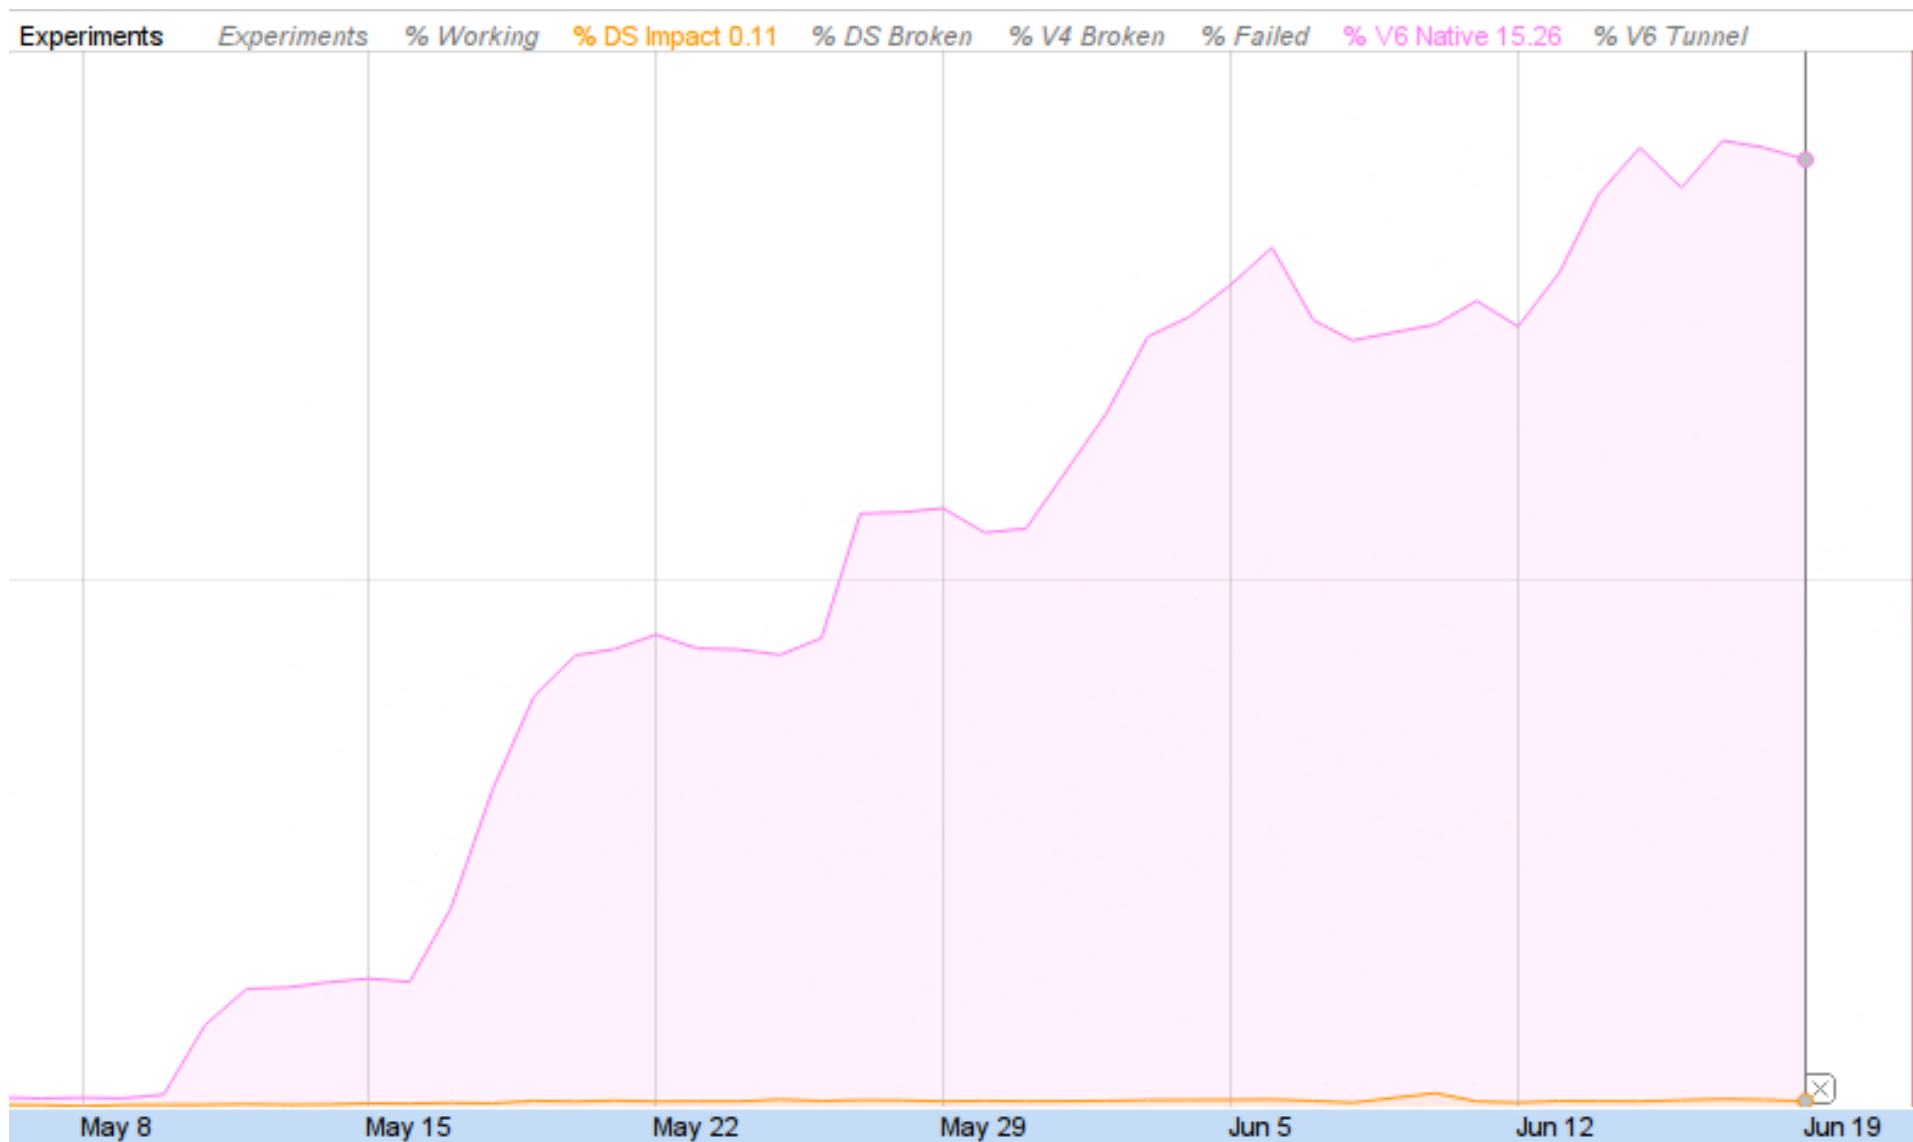

KDDI

- IPv6 to 15% of their users in 5 weeks!
- Just in time for World IPv6 Day