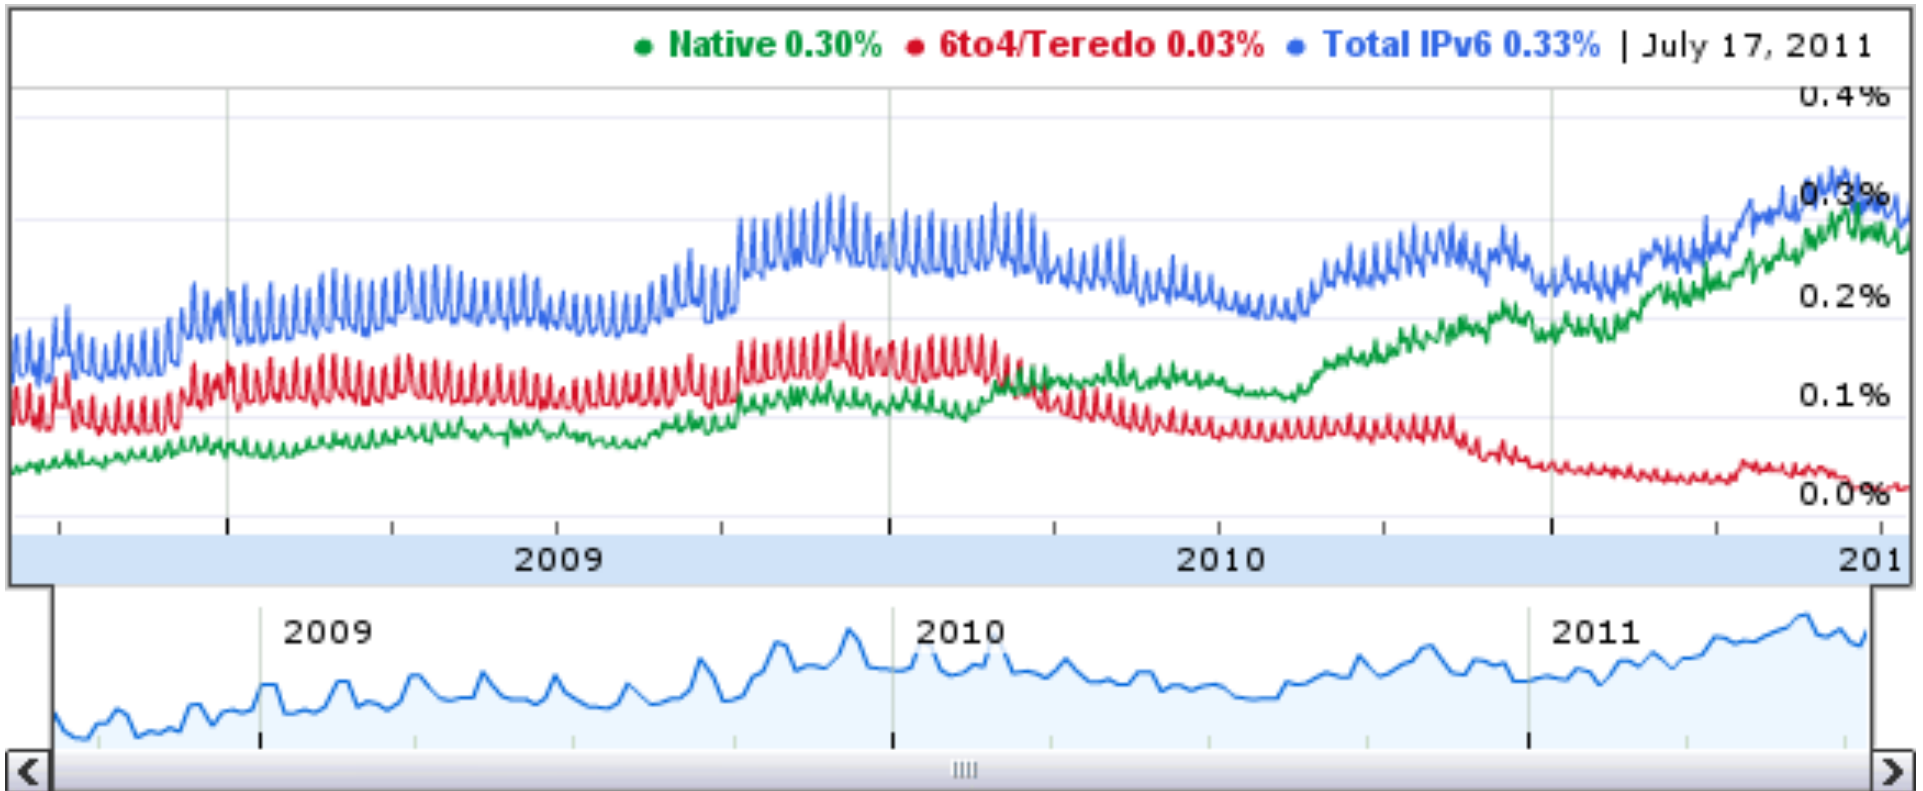

Adoption

- Still 0.3%
  - France 3.4%, Japan 1.4% (since May)
  - Without France and Japan, 0.1%
  - Japan only joined the game recently