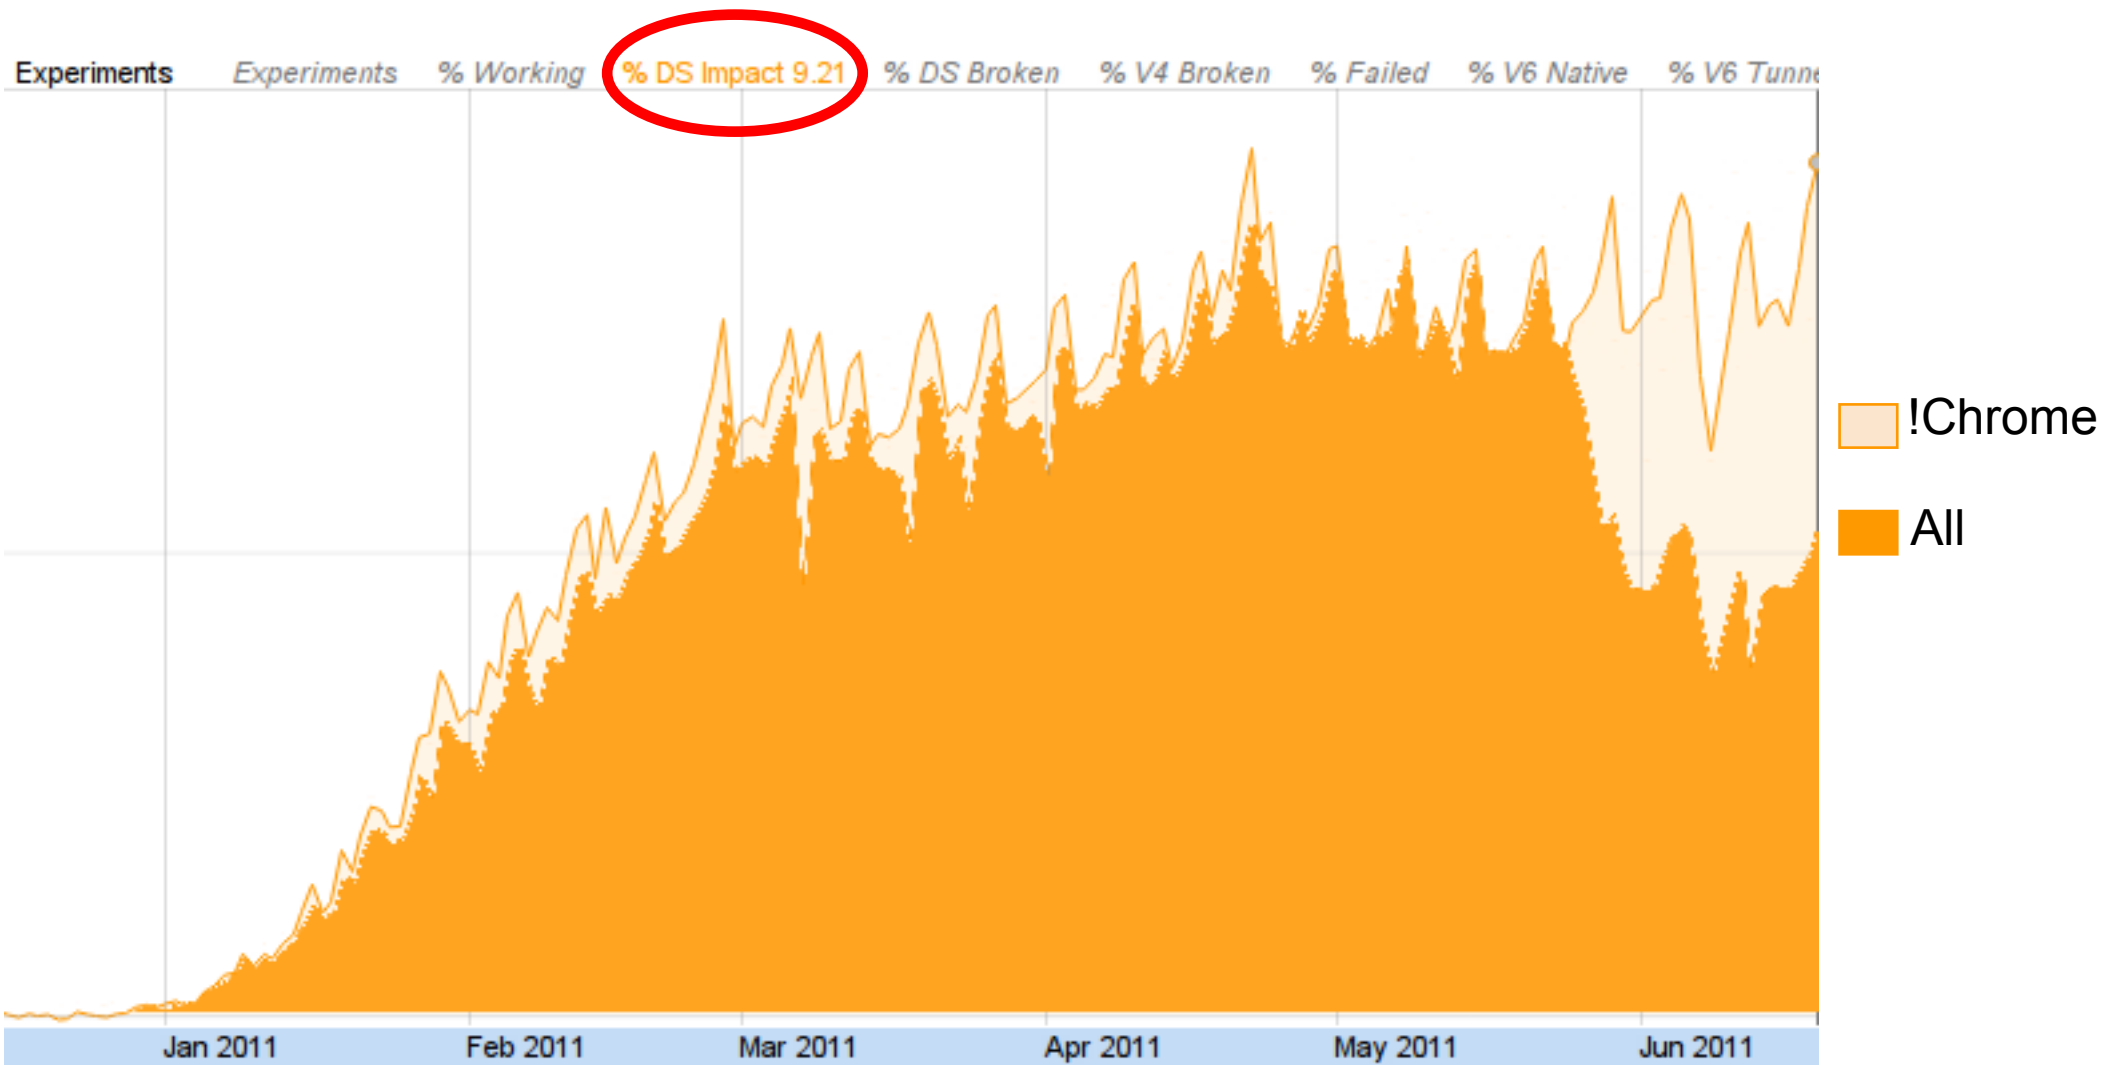

A certain South American network

- 9% dual-stack failure rate!
- We told them there was a problem, but they don't see it...
- ... even on World IPv6 Day
- Responsible for almost half the brokenness on the Internet