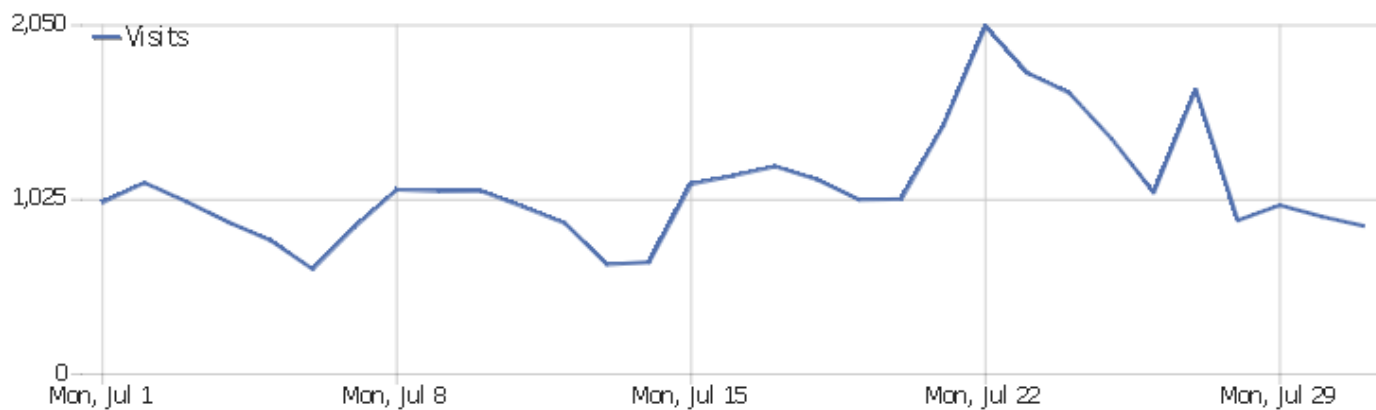

IETF website - non-bot visitors

Date range: July 2024

Monthly report for www.ietf.org

Custom Visitor Segment: non-bot visitors

Visits Summary

Name	Value
Unique visitors	14,972
Users	24
Visits	34,165
Actions	226,656
Maximum actions in one visit	2,237
Actions per Visit	7
Avg. Visit Duration (in seconds)	00:05:49
Bounce Rate	0%

Page URLs

Page URL	Pageviews	Unique Pageviews	Avg. time on page	Bounce Rate	Exit rate
/	91,984	20,377	00:00:56	0%	33%
/meeting/120/	14,060	10,097	00:01:41	0%	65%
/about/introduction/	3,514	2,957	00:01:18	0%	56%
/privacy-statement/	4,078	2,881	00:01:02	0%	23%
/process/rfcs/	3,246	2,587	00:01:20	0%	52%
/meeting/	2,052	1,757	00:00:24	0%	8%
/meeting/upcoming/	2,058	1,714	00:00:56	0%	38%
/administration/	1,885	1,436	00:00:43	0%	21%
/blog/ - Others	1,436	1,330	00:00:55	0%	15%
/meeting/121/	1,520	1,226	00:01:16	0%	33%
/technologies/netmgmt/	1,452	1,142	00:00:49	0%	35%
/search/	1,342	1,075	00:01:04	0%	23%
/technologies/security/	1,319	1,058	00:00:59	0%	30%
/live/	1,284	1,041	00:00:36	0%	20%
/meeting/hackathons/	1,282	1,018	00:00:40	0%	16%
/administration/policies-procedures/vulnerability-discl	1,289	973	00:00:33	0%	12%
/meeting/past/	1,236	964	00:02:06	0%	55%
/about/groups/iesg/	1,145	927	00:00:52	0%	31%
/about/open-records/	1,163	893	00:01:04	0%	43%
/process/process/	1,038	877	00:00:55	0%	32%
/blog/	1,073	810	00:00:40	0%	25%
/participate/get-started/	1,073	807	00:00:37	0%	17%
/blog/ietf120-new-topics/	1,042	796	00:00:51	0%	22%
Others	47,340	37,244	00:01:03	0%	29%