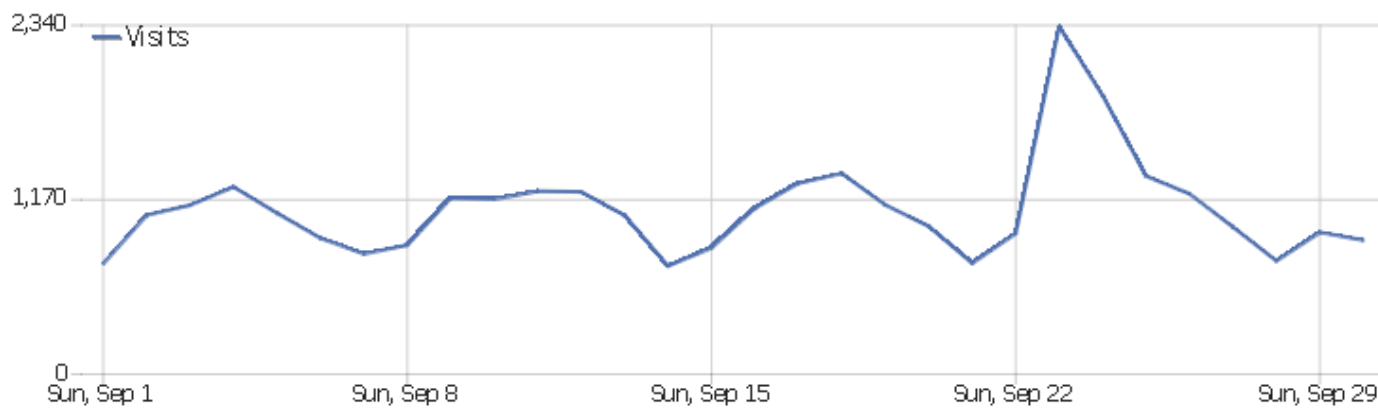

## IETF website - non-bot visitors

Date range: September 2024

Monthly report for [www.ietf.org](http://www.ietf.org)

Custom Visitor Segment: non-bot visitors

# Visits Summary

Name	Value
Unique visitors	11,482
Users	3
Visits	33,199
Actions	223,896
Maximum actions in one visit	1,746
Actions per Visit	7
Avg. Visit Duration (in seconds)	00:08:50
Bounce Rate	0%

# Page URLs

Page URL	Pageviews	Unique Pageviews	Avg. time on page	Bounce Rate	Exit rate
/	75,246	21,198	00:02:29	0%	35%
/meeting/121/	10,342	6,106	00:01:00	0%	35%
/process/rfcs/	5,021	3,664	00:01:22	0%	56%
/about/introduction/	4,797	3,662	00:01:31	0%	53%
/privacy-statement/	4,938	3,639	00:01:00	0%	19%
/blog/ - Others	3,150	2,334	00:00:23	0%	10%
/administration/	2,269	1,833	00:00:39	0%	17%
/meeting/	2,445	1,717	00:00:19	0%	10%
/technologies/netmgmt/	1,949	1,518	00:00:50	0%	34%
/blog/	2,152	1,478	00:00:35	0%	27%
/technologies/security/	1,769	1,413	00:00:58	0%	27%
/meeting/upcoming/	1,740	1,411	00:00:58	0%	38%
/about/groups/iesg/	1,675	1,335	00:00:50	0%	30%
/blog/rfc-data-visualizations-accessibility-review/	1,663	1,236	00:00:54	0%	36%
/administration/policies-procedures/vulnerability-discl	1,577	1,200	00:00:35	0%	11%
/search/	1,461	1,172	00:00:55	0%	21%
/process/process/	1,470	1,155	00:00:59	0%	34%
/meeting/past/	1,359	1,089	00:01:45	0%	58%
/meeting/122/	1,395	1,078	00:00:42	0%	23%
/about/	1,268	996	00:00:27	0%	14%
/technologies/iot/	1,191	986	00:00:44	0%	27%
/about/open-records/	1,242	950	00:01:00	0%	41%
/administration/overview/	1,160	865	00:01:06	0%	33%
Others	56,054	40,774	00:00:52	0%	27%

## Length of visits

Visit duration	Visits
0-10s	2,796
11-30s	6,617
31-60s	4,837
1-2 min	4,677
2-4 min	4,183
4-7 min	2,946
7-10 min	1,549
10-15 min	1,690
15-30 min	2,701
30+ min	1,421