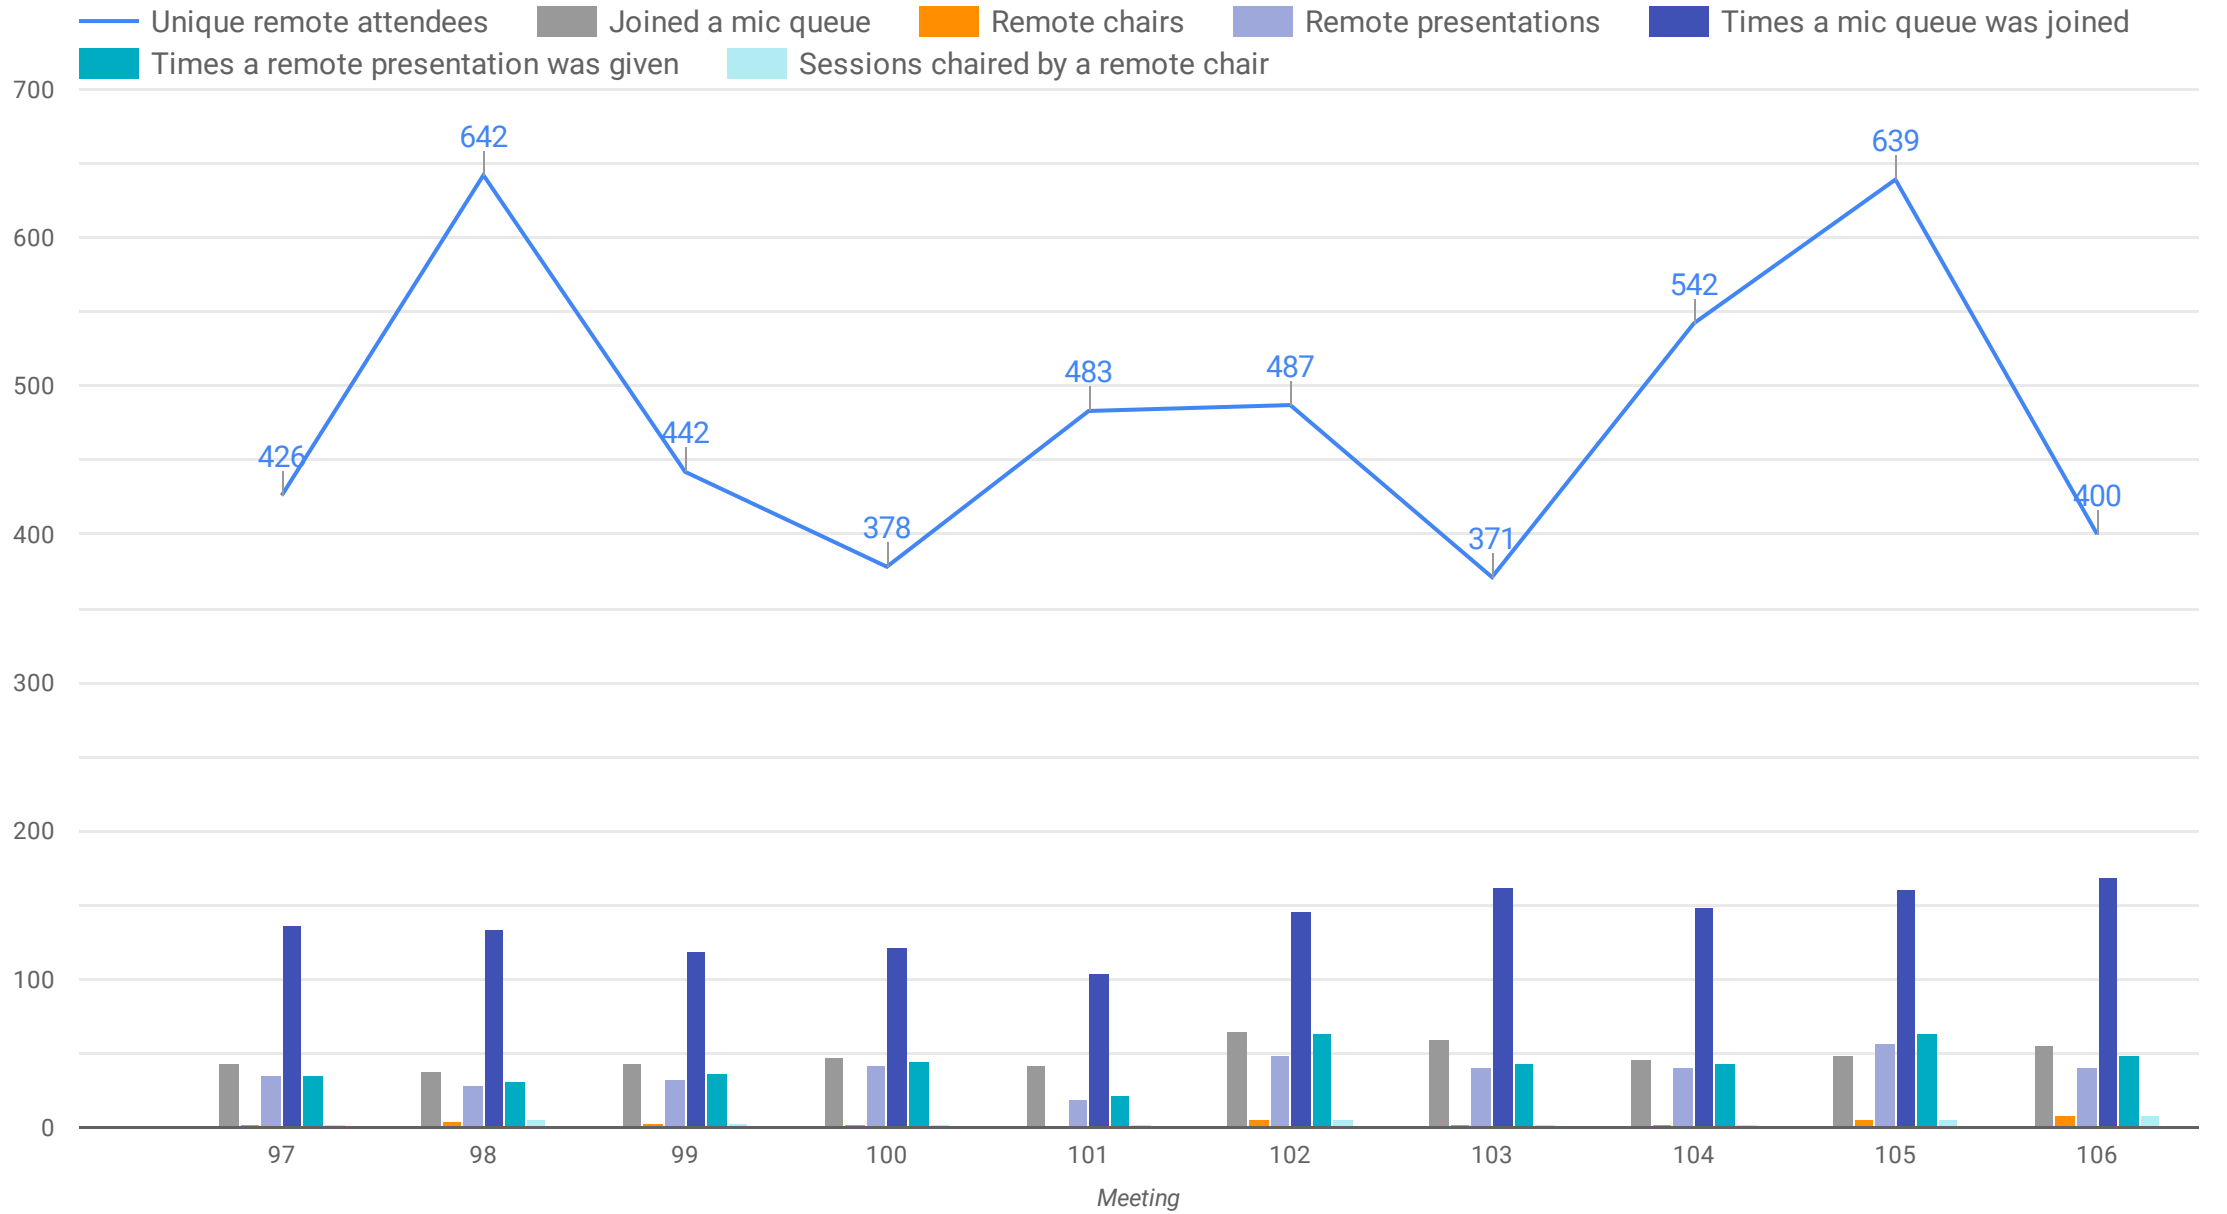

# Remote Participation Data (via Meetecho)

# Working Group Attendance