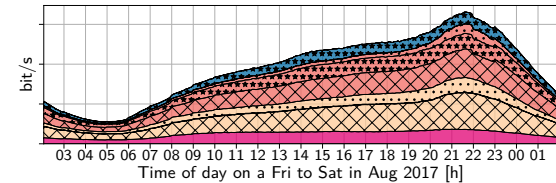

A First Look at QUIC in the Wild

Tuesday morning Session 1
 Room: Sandringham
 What: maprg

- **How much gQUIC is out there?**

- Enumerating QUIC hosts with ZMap in IPv4
 - Up to 617K IPs using gQUIC
- Scan of .com / .net / .org → 150M domains
 - Up to 2.8K websites on QUIC with valid certificates
- > 10 month of Internet traffic
- 1 full day in a major European Tier-1 ISP, Mobile Network, IXP