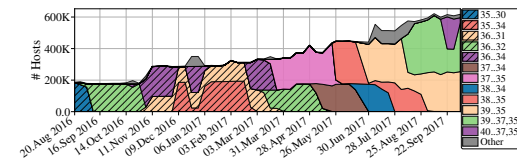

A First Look at QUIC in the Wild

Tuesday morning Session 1
 Room: Sandringham
 What: maprg

- **How much gQUIC is out there?**

- Enumerating QUIC hosts with ZMap in IPv4
 - Up to 617K IPs using gQUIC
- Scan of .com / .net / .org → 150M domains
 - Up to 2.8K websites on QUIC with valid certificates
- > 10 month of Internet traffic
- 1 full day in a major European Tier-1 ISP, Mobile Network, IXP