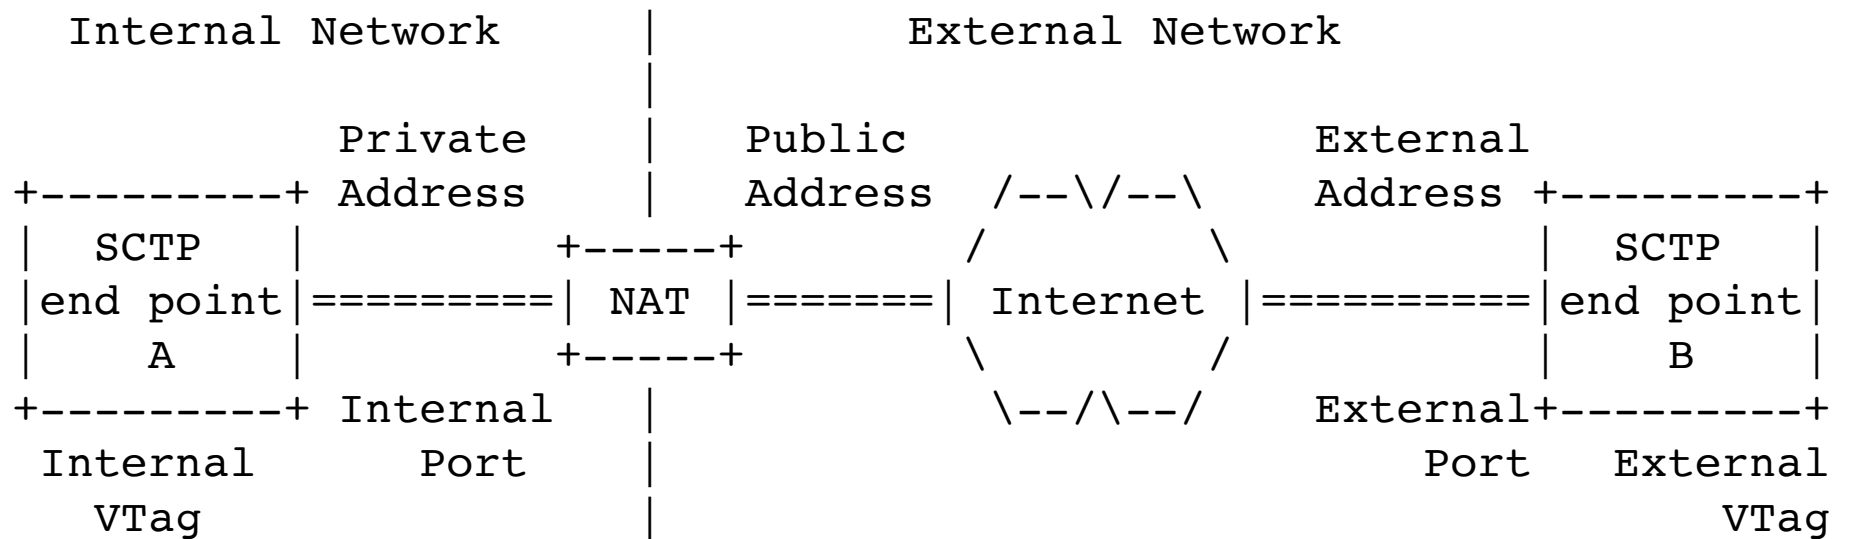

Stream Control Transmission
Protocol (SCTP) Network Address
Translation Support
draft-ietf-tsvwg-natsupp-12.txt

Randall Stewart (randall@lakerest.net)

Michael Tüxen (tuexen@fh-muenster.de)

Irene Rüngeler (i.ruengeler@fh-muenster.de)

SCTP aware NAT

draft-ietf-tsvwg-natsupp-12.txt

- Addressed Karen's comments.
- Clarifications and consistency fixes.
- Use appropriate IP addresses in examples.
- Not done: Hard split between endpoint and middlebox.
- Finally the authors consider it finished after addressing editorial comment recently received from Gorry.