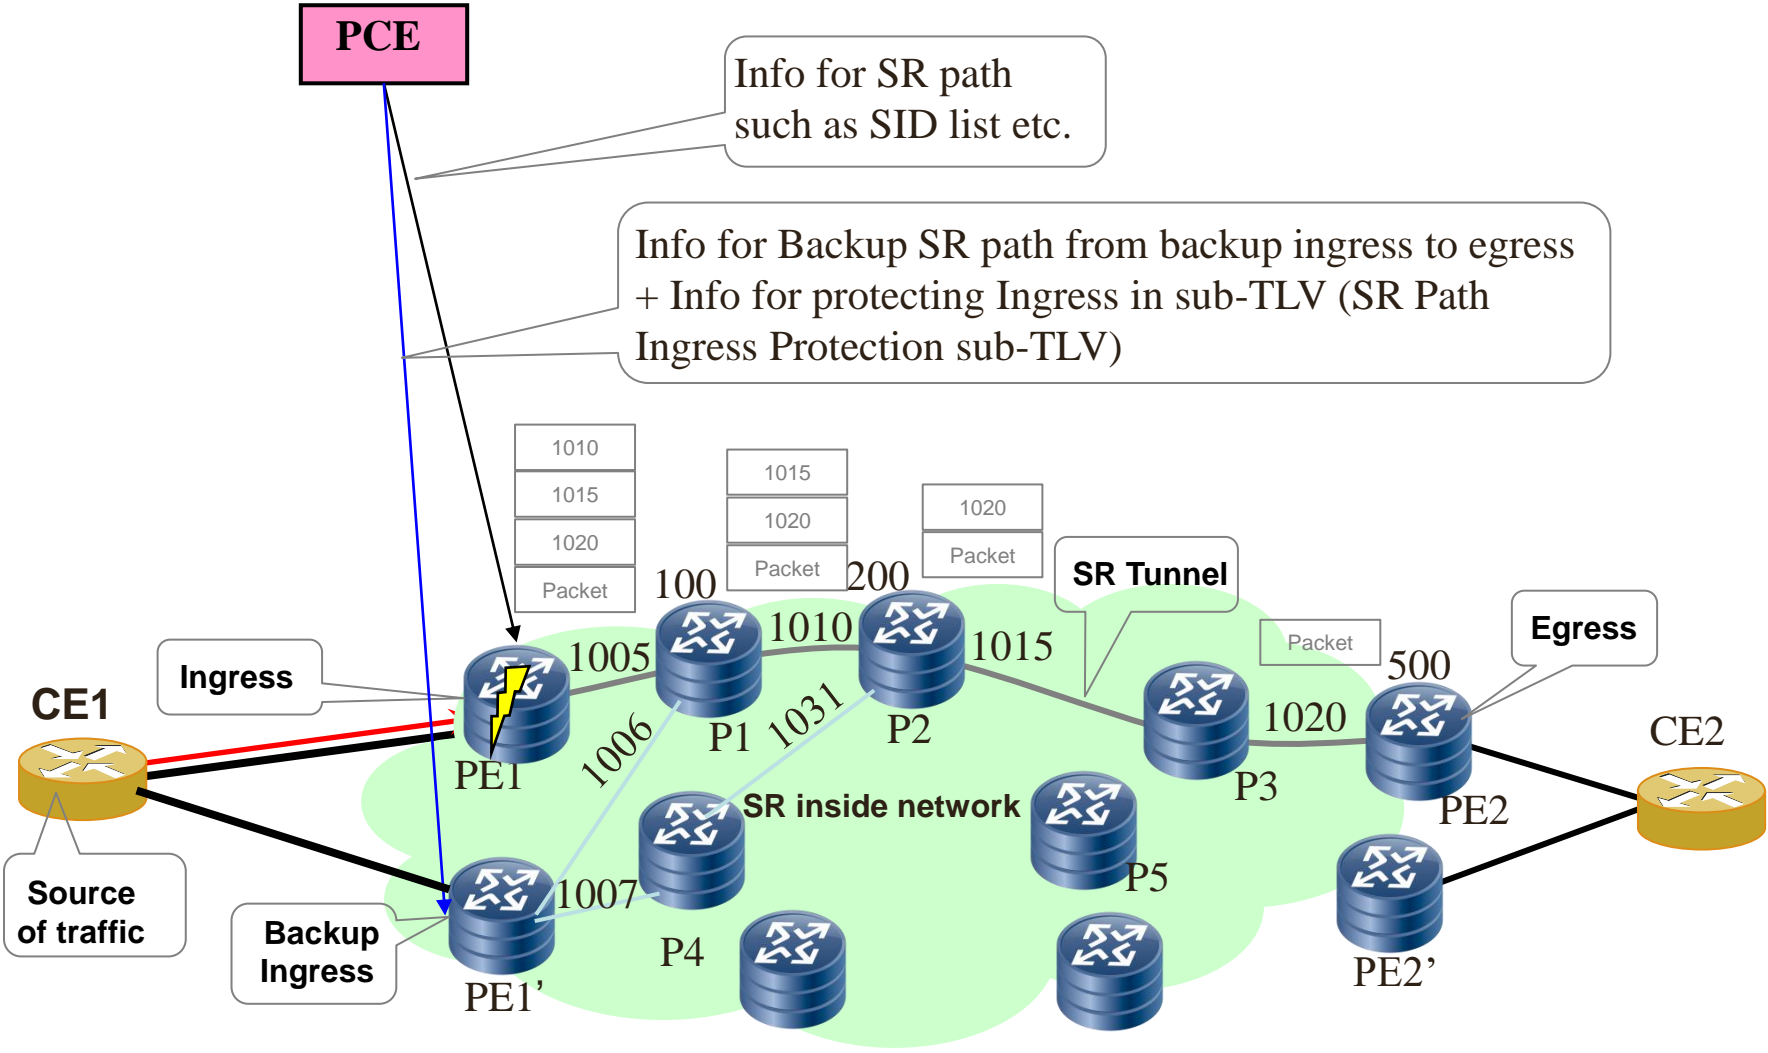

# Extensions to PCE for SR Path Ingress Protection

draft-chen-idr-sr-ingress-protection-03

Huaimo Chen(Futurewei)

Mehmet Toy (Verizon)

Aijun Wang (China Telecom)

Zhenqiang Li (China Mobile)

Lei Liu (Fujitsu)

# Updates to Previous versions

Extensions  
to PCEP

Capability for SR Ingress Protection

SR Path Ingress Protection sub-TLV

Primary-Ingress sub-TLV

Traffic-Description sub-TLV

Service sub-TLV

~~Downstream Node sub-TLV~~