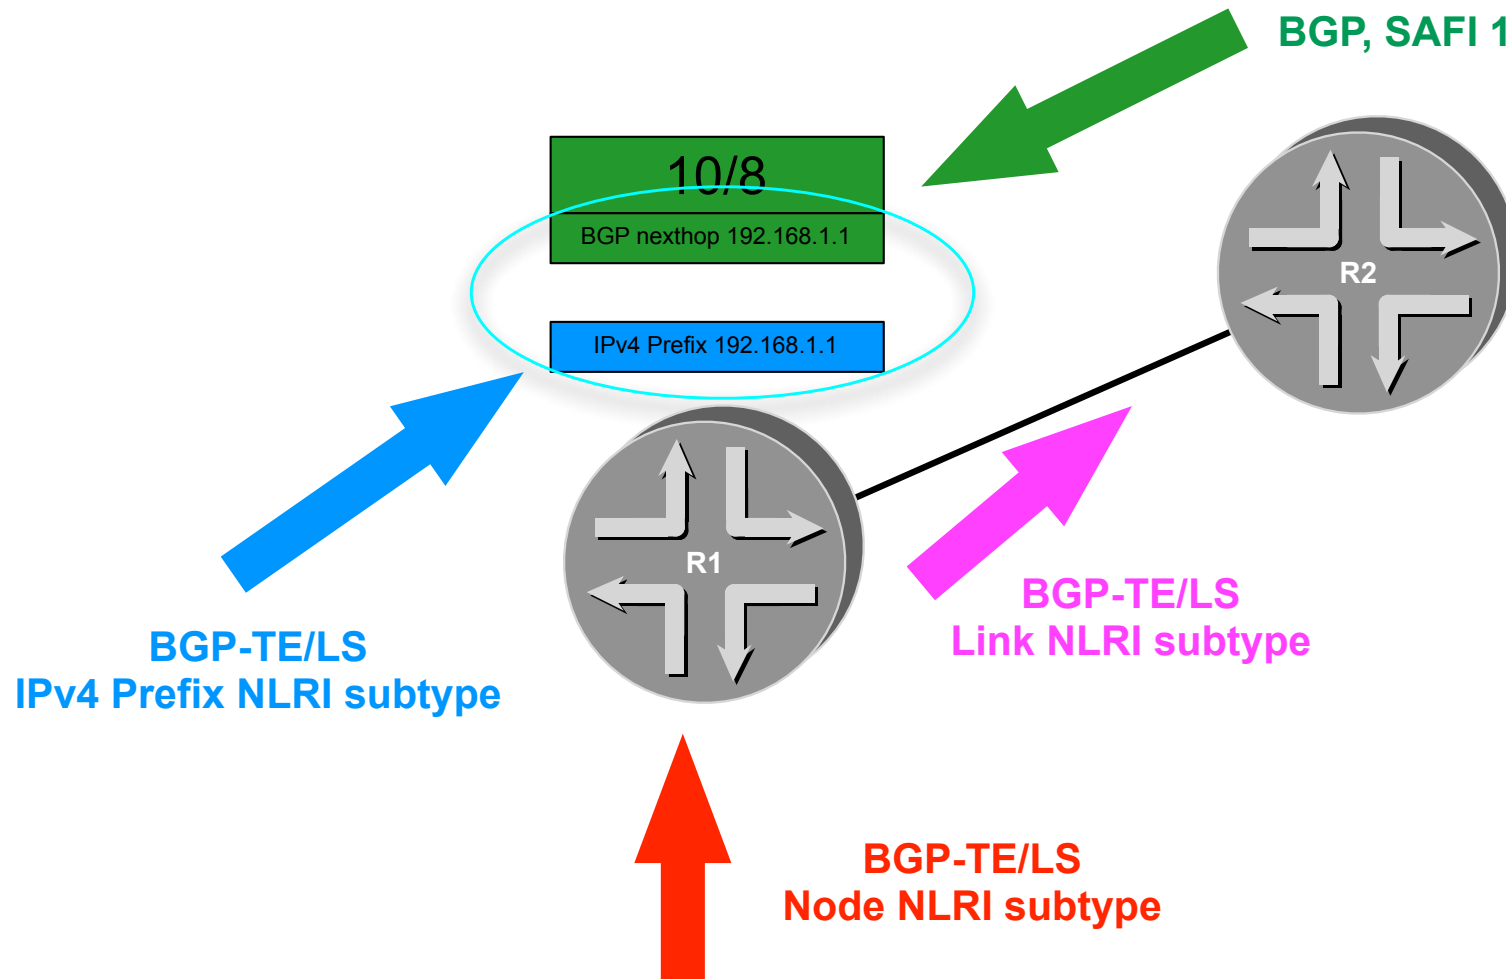

North-Bound Distribution of Link-State and TE Information using BGP

draft-ietf-idr-ls-distribution-01

Hannes Gredler, Adrian Farrel, Juniper Networks, Inc.
Stefano Previdi, Jan Medved, Saikat Ray, Cisco Systems, Inc.

Updates

- Added Saikat Ray as co-author
 - Good level of implementers views incorporated
- Minor editorial nits
- Addition of IPv4 and IPv6 “Anchor” Prefixes

BGP TE/LS NLRI types explained

Outlook & next steps

- New requirement to report existing RSVP p2p / p2mp LSPs.
 - Converge on draft-dong-idr-te-lsp-distribution
- Two independent implementations expected by Q1 2013
- Interoperability report