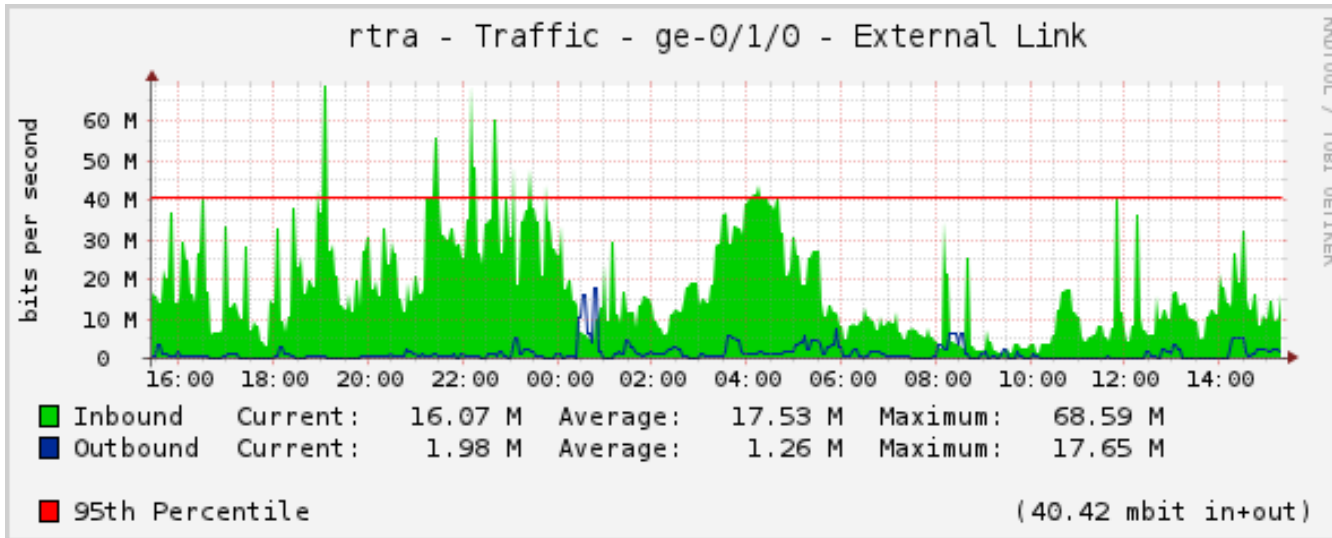

External Traffic (cont.)