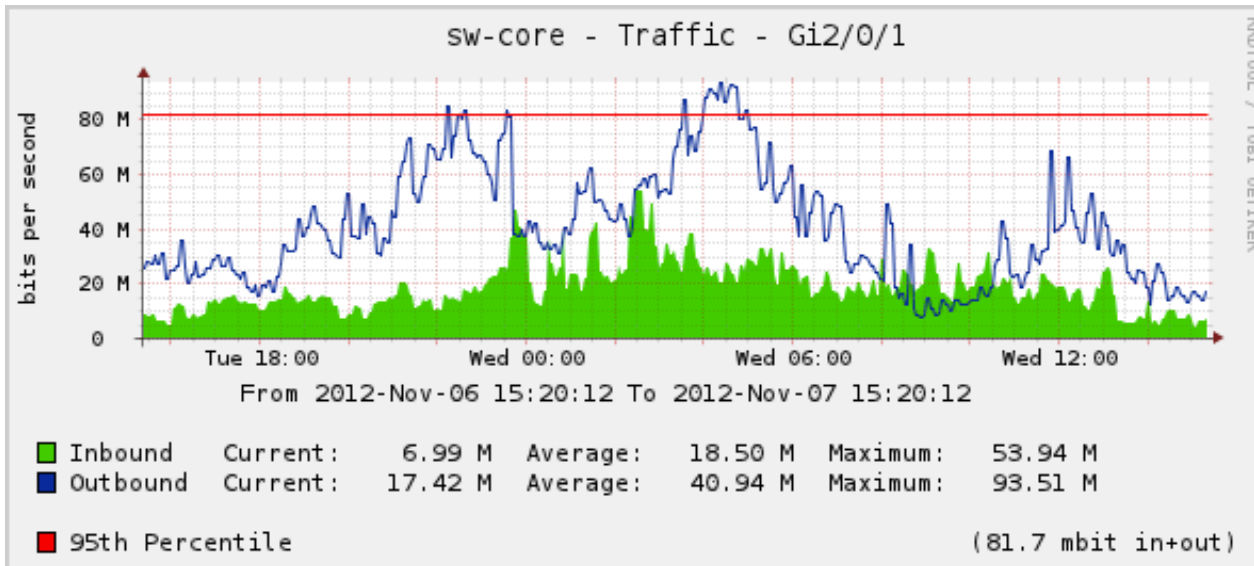

External Traffic

External Traffic (cont.)

RPKI Statistics

Guestroom Usage

Wireless Associations

A special thanks to...

Bill Fenner (in abstentia)

Bill Jensen