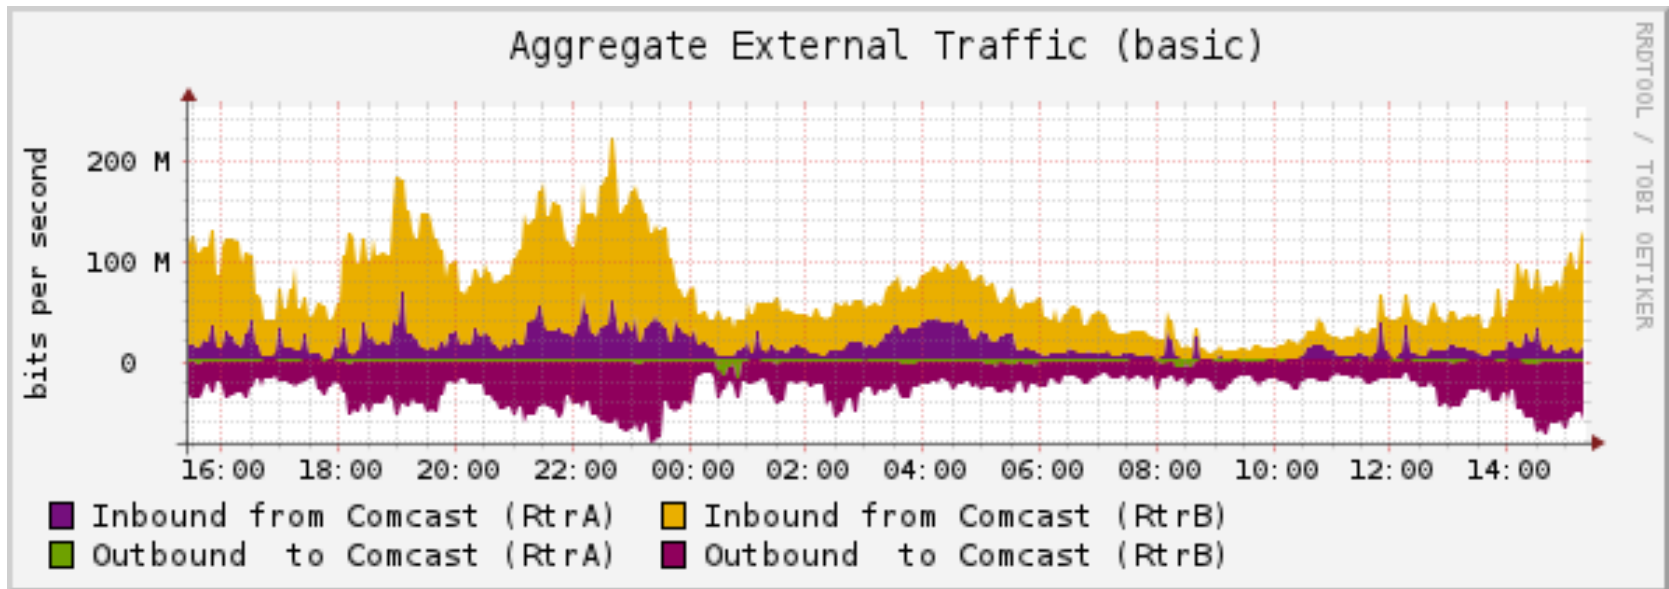

External Traffic