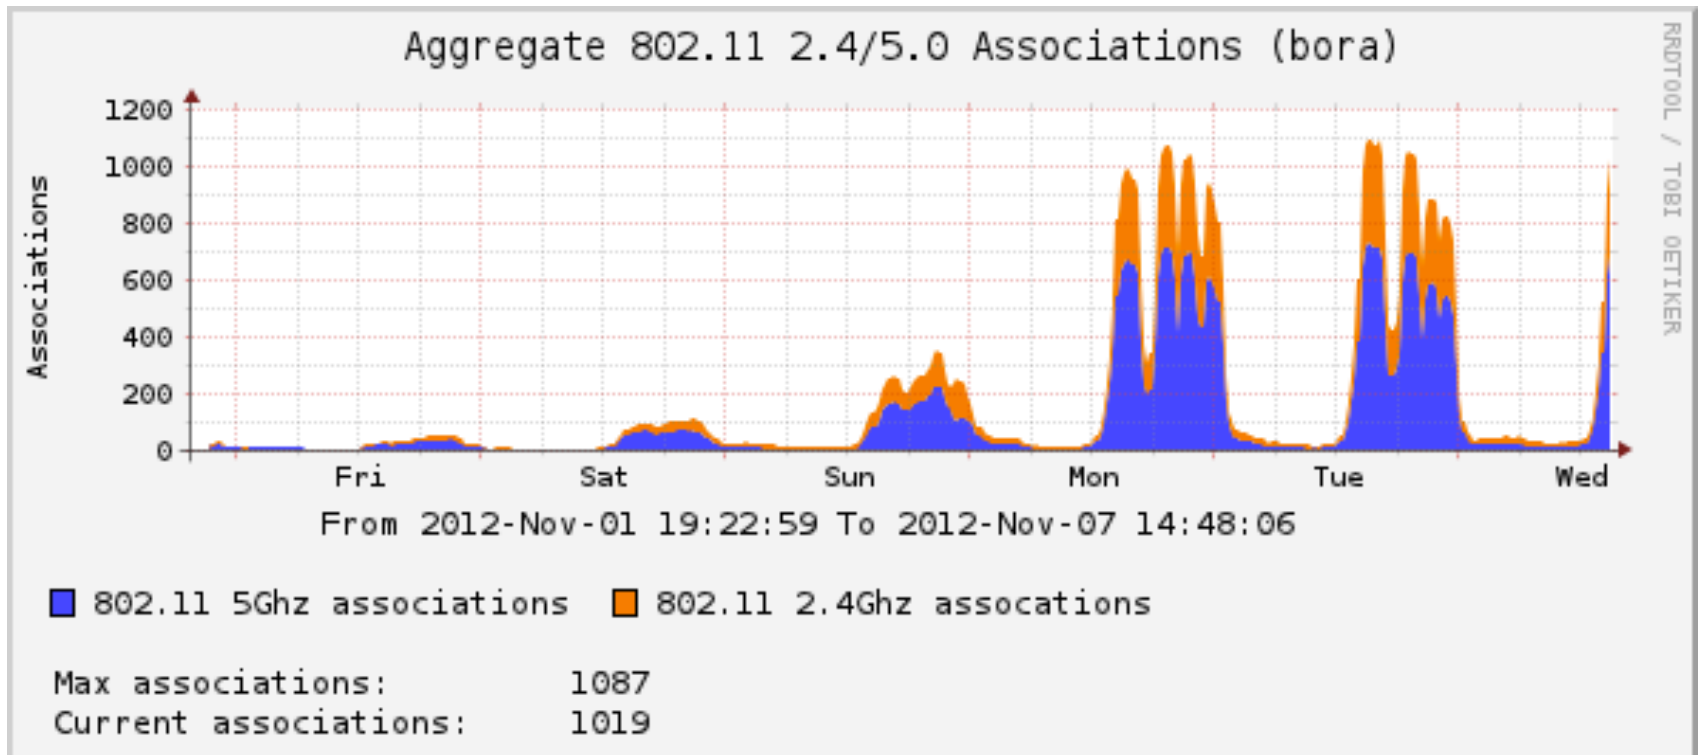

External Traffic

External Traffic (cont.)

RPKI Statistics

Guestroom Usage

Wireless Associations

A special thanks to...

Bill Fenner (in abstentia)

Bill Jensen

Bjeorn Zeeb

Chris Elliott

Joel Jaeggli

Jim Martin

Warren Kumari

Brandon Height

James Dishongh

Lance Hollandsworth