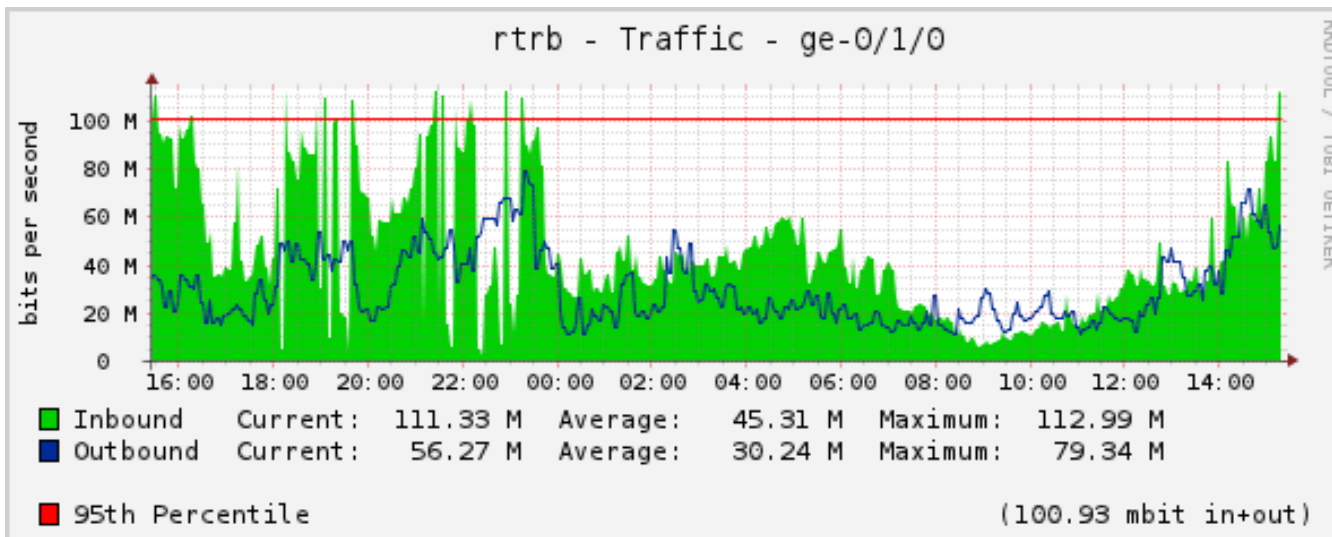

External Traffic (cont.)