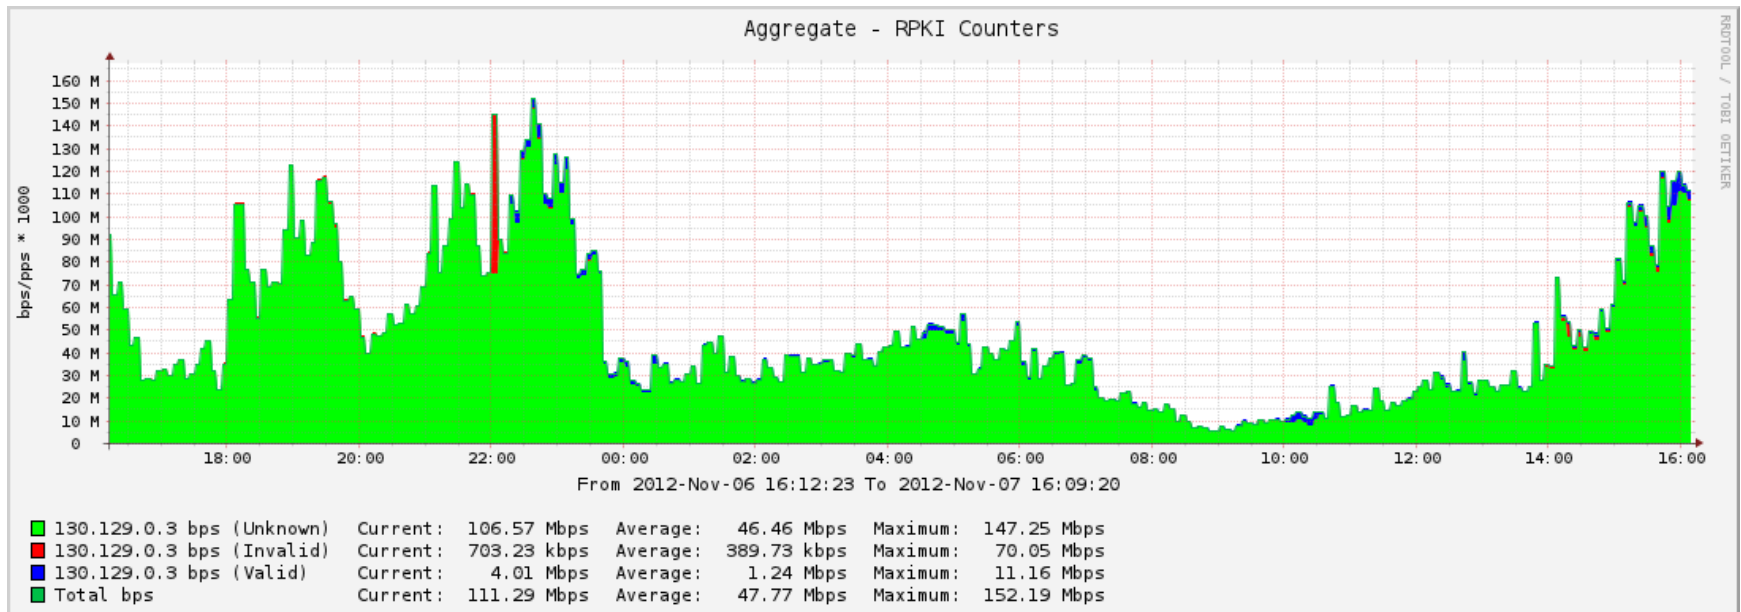

RPKI Statistics