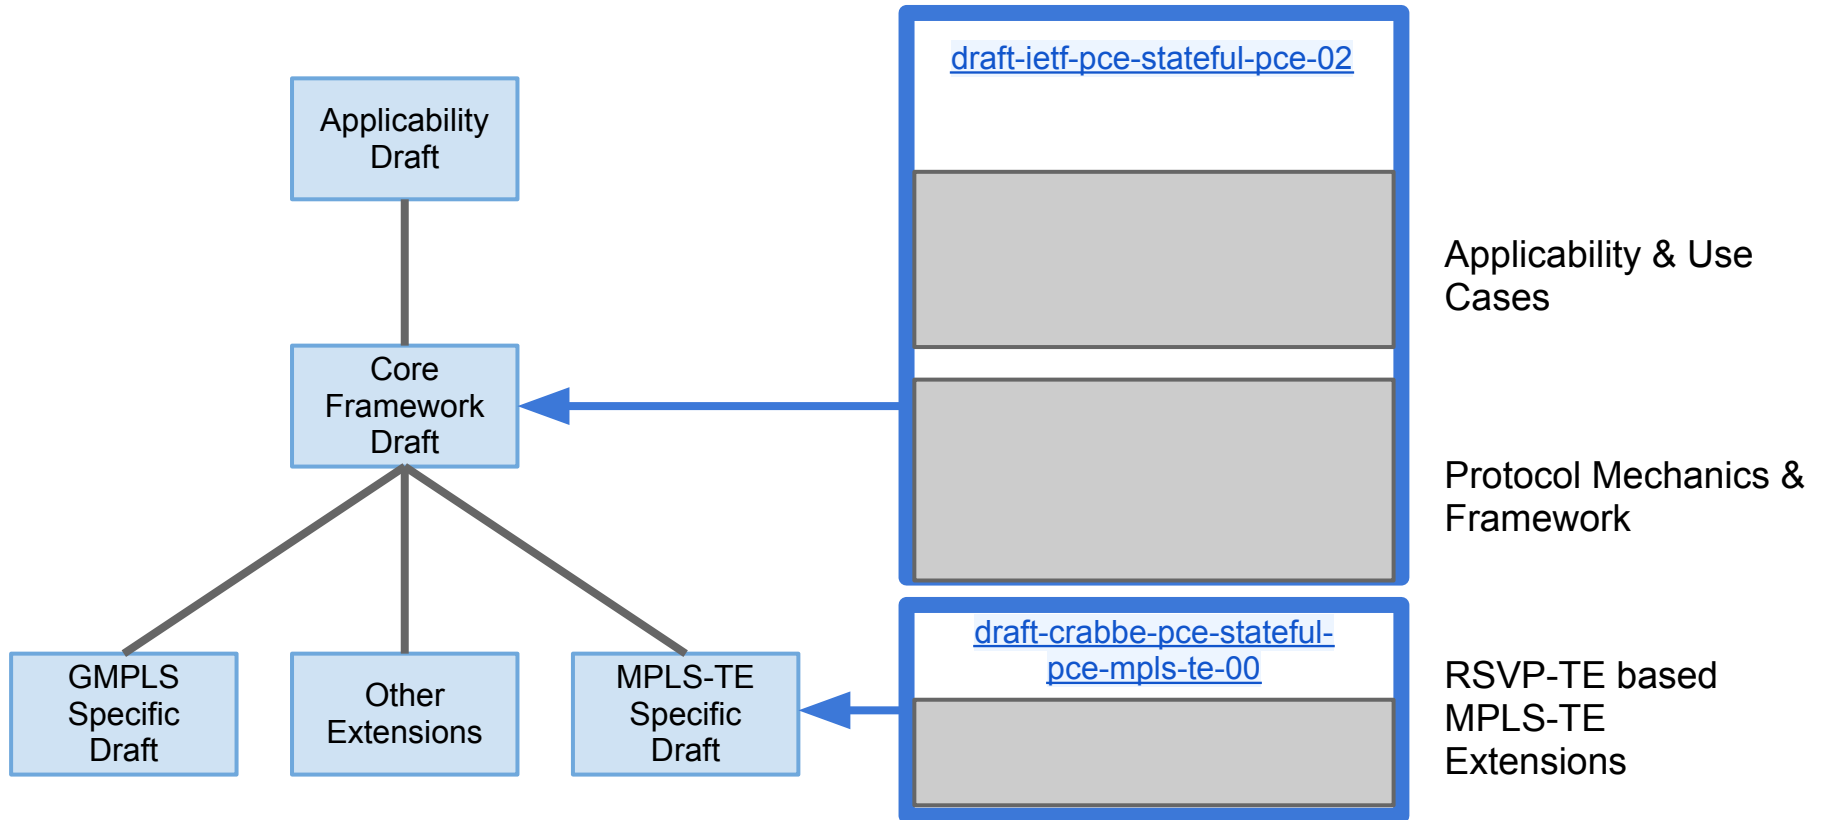

# Plan of Record Outline

# Draft Revision

[draft-ietf-pce-stateful-pce](#)

Applicability & Use Cases

Protocol Mechanics &  
Framework

RSVP-TE based MPLS-  
TE Extensions

# Mapping to the PoR