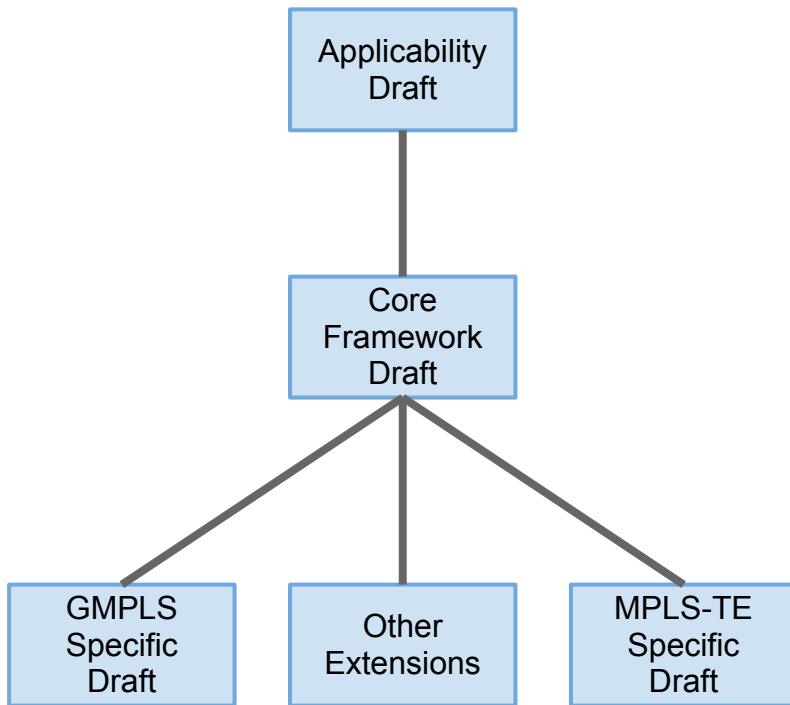

# Plan of Record Outline

# Draft Revision

[draft-ietf-pce-stateful-pce](#)

Applicability & Use Cases

Protocol Mechanics &  
Framework

RSVP-TE based MPLS-  
TE Extensions

# Mapping to the PoR