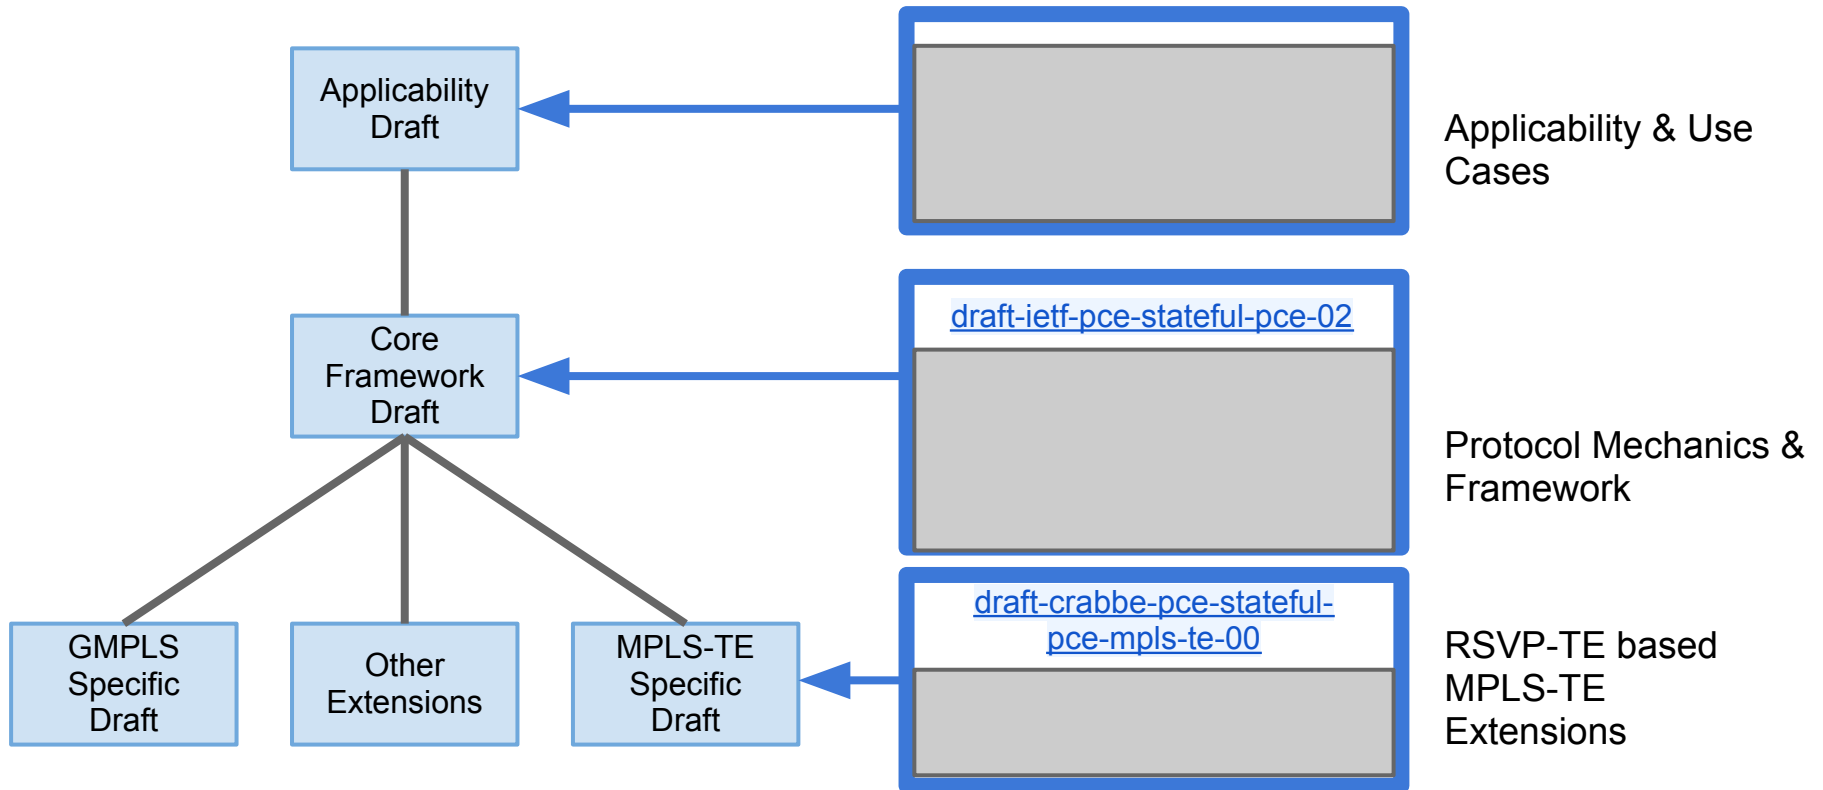

Mapping to the PoR