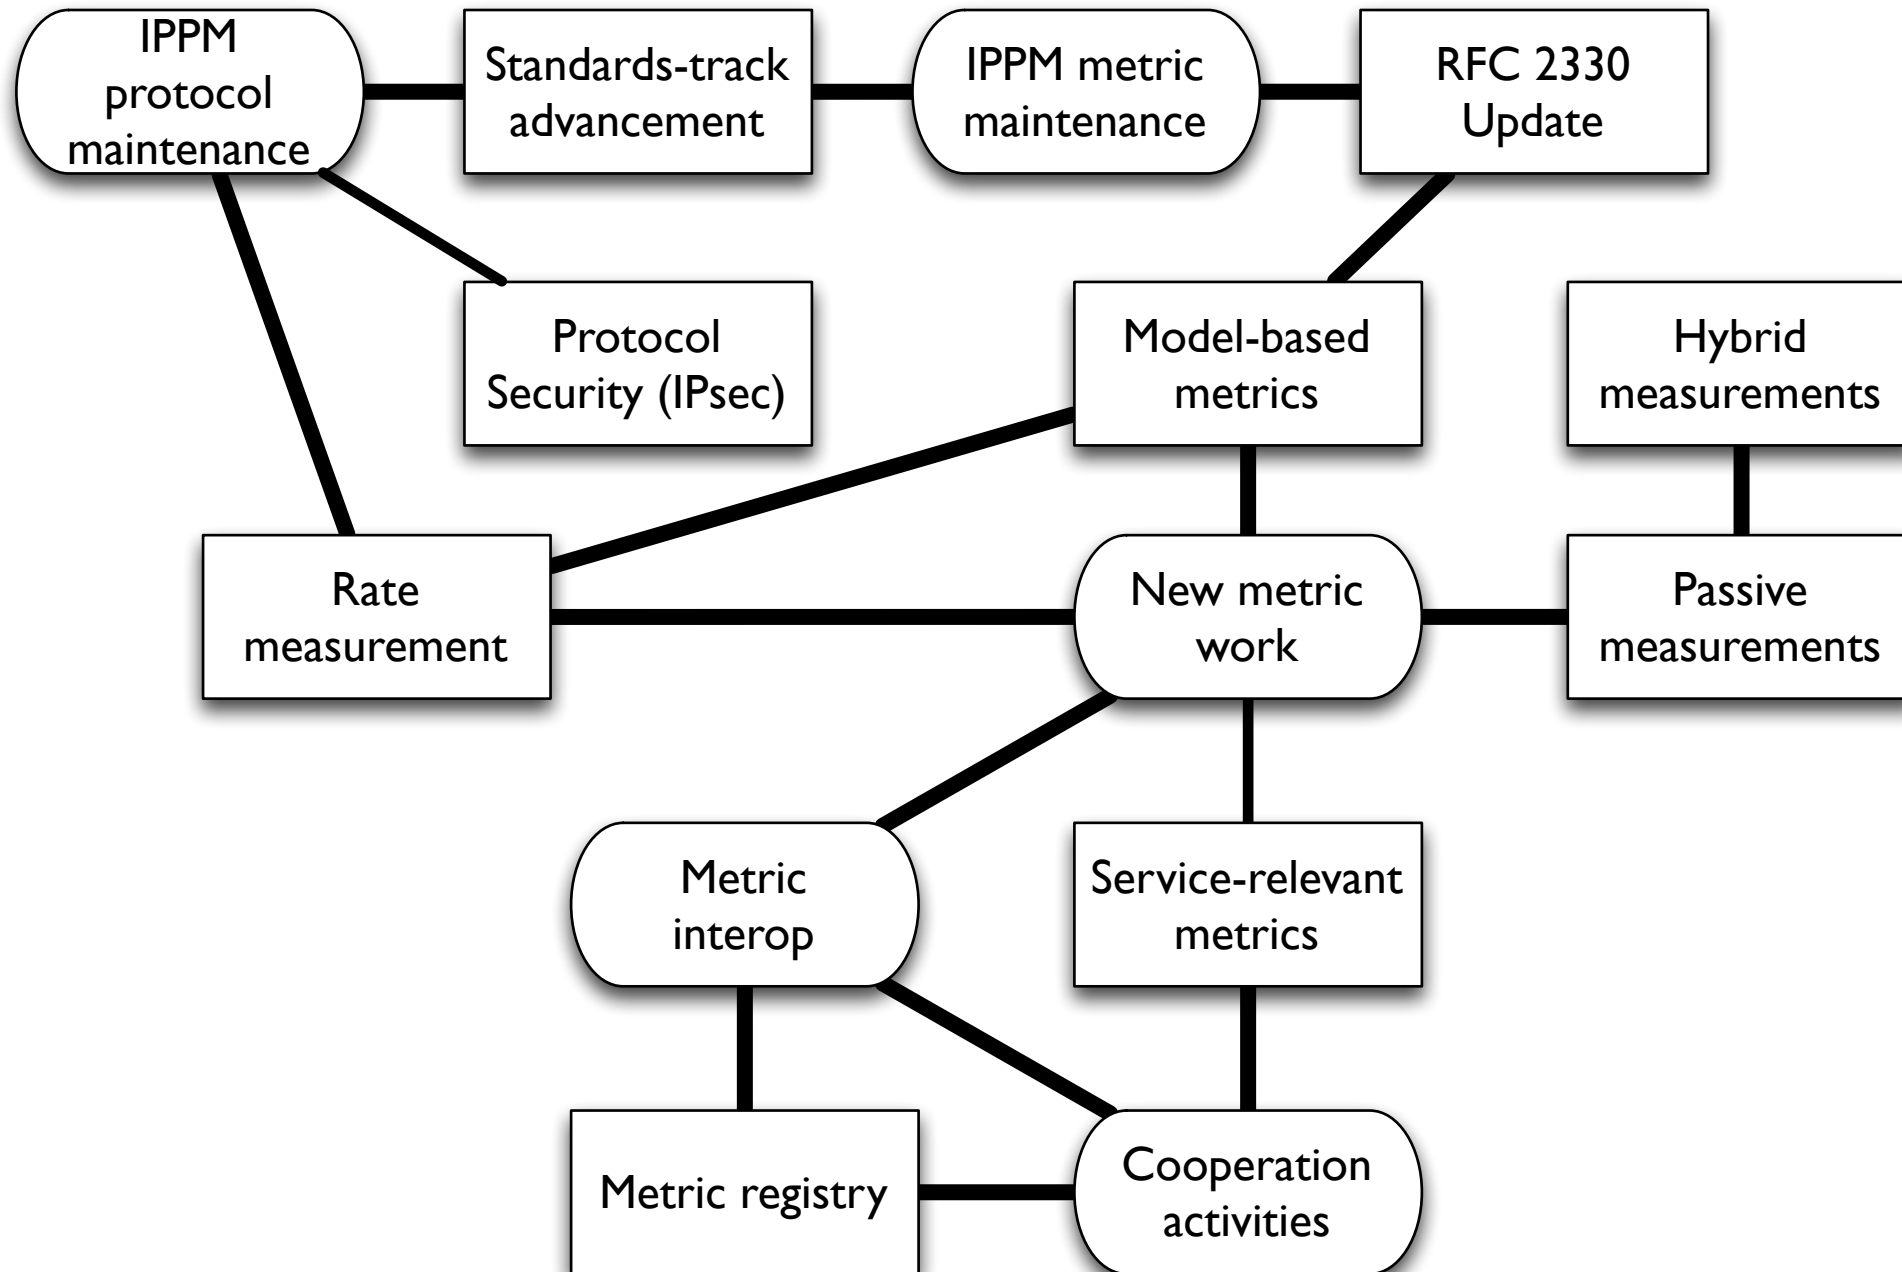

# IP Performance Metrics Rechartering

W. Cervený, B. Trammell, chairs  
IETF 86 Orlando, Friday 15 March 2013

# Areas of Work

# Questions

- Update to 2330: revise or rethink?
  - -2330-update / -model-based-metrics
  - impact on 2679bis + 2680bis
- Metrics “up the stack”?
- Addressing metric interoperability
  - define another registry?