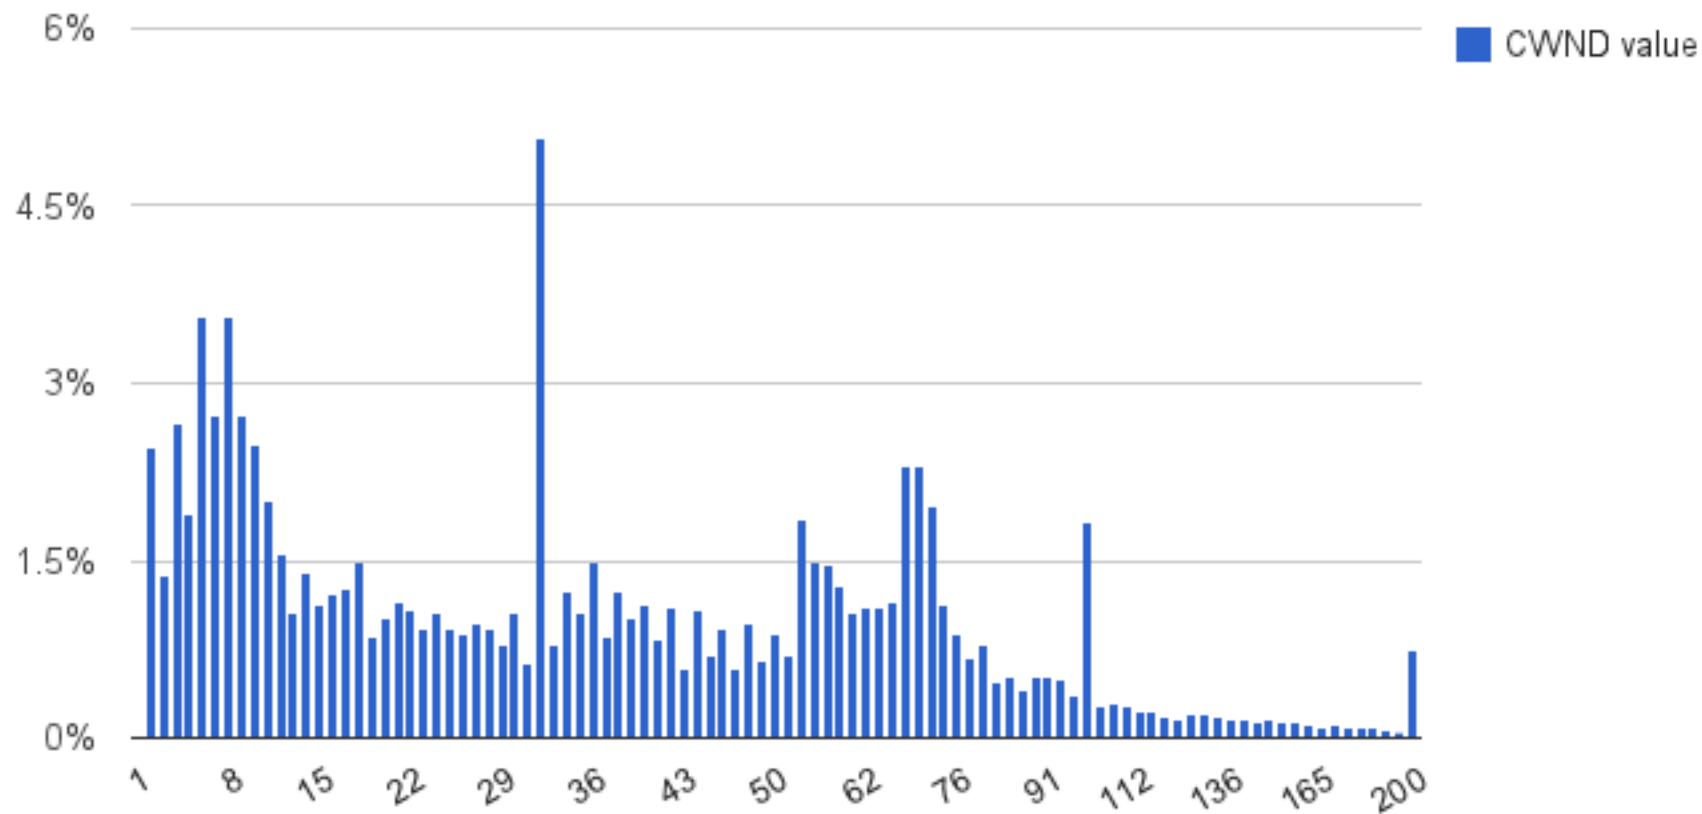

CWND at the end of a SPDY session - Chrome Beta Channel

CDF of CWND at the end of a SPDY session - Chrome Beta Channel