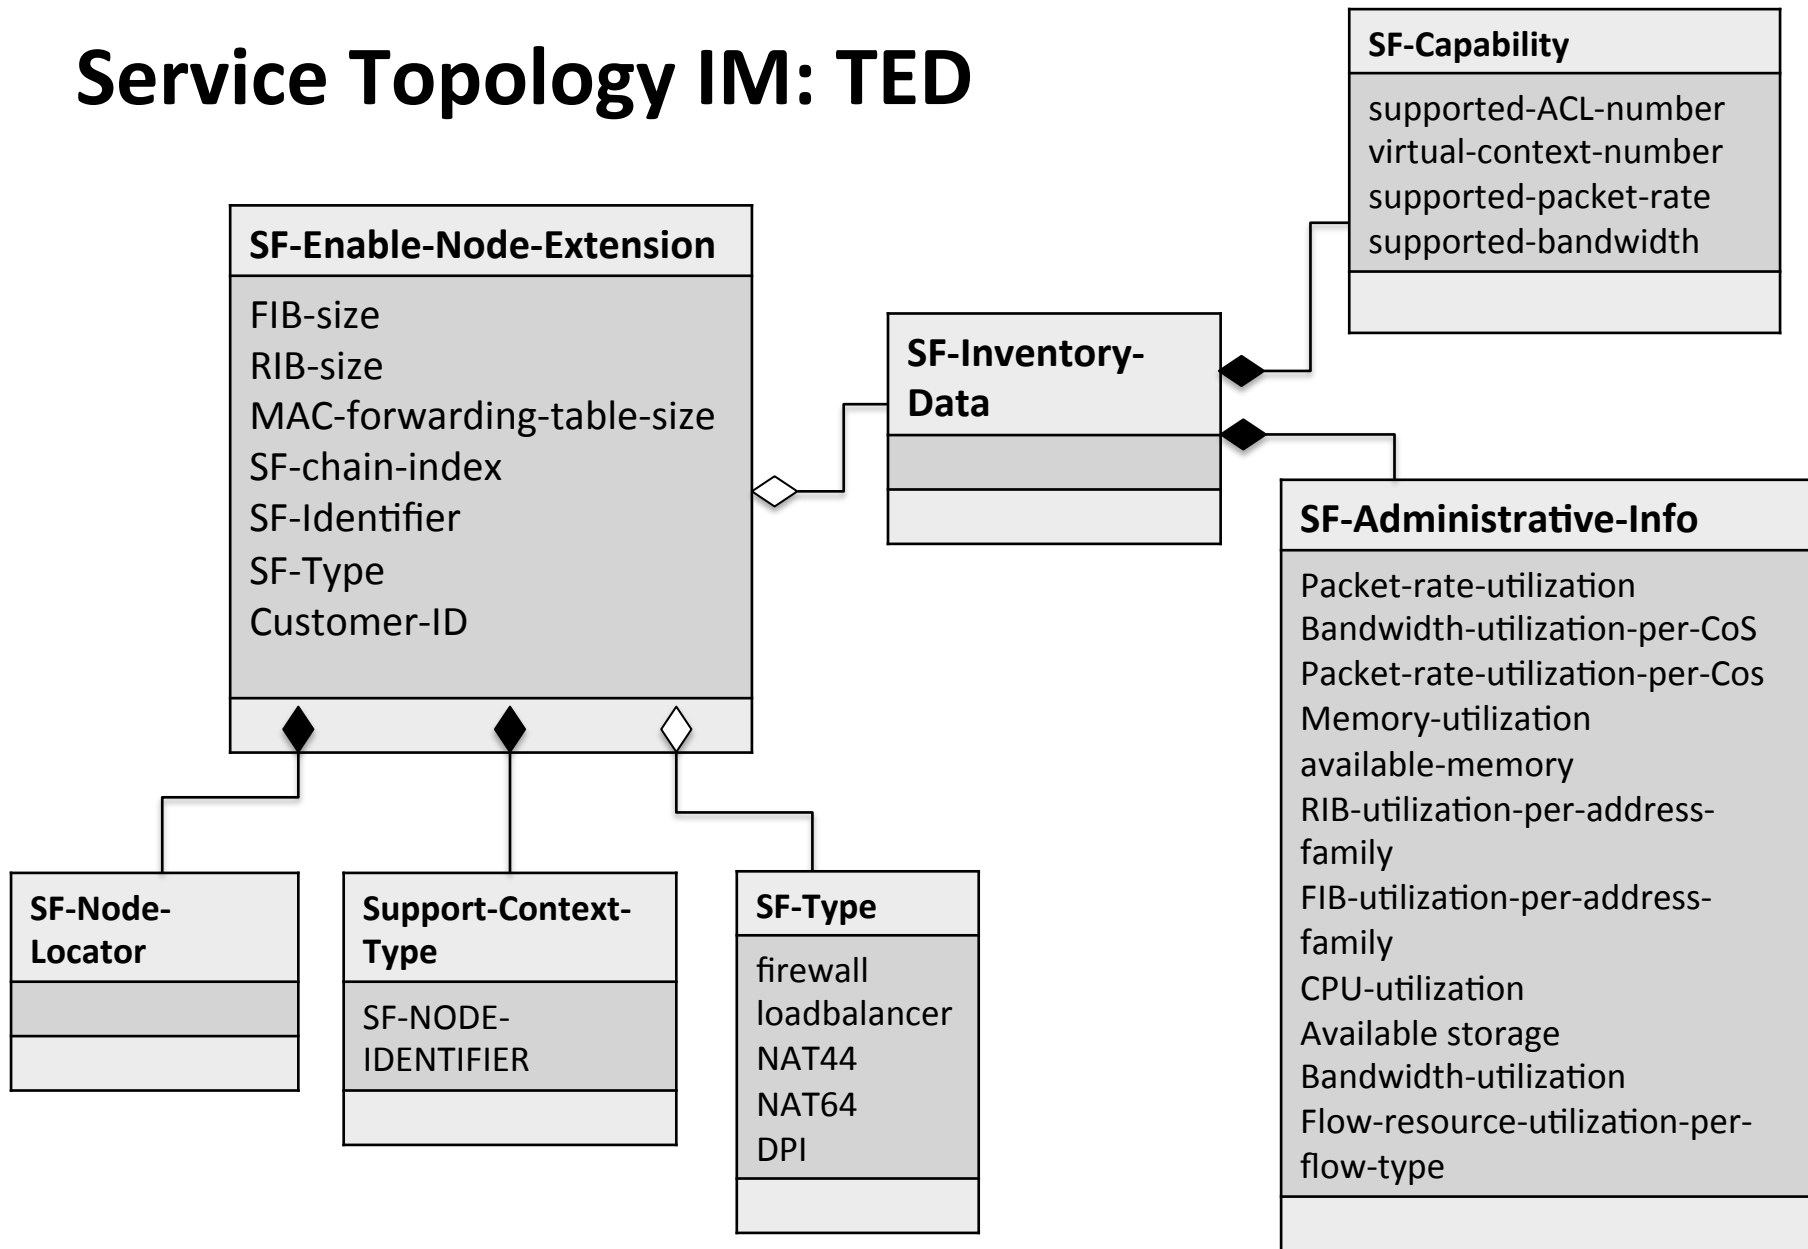

Service Topology

Sue Hares (Huawei)

Qin Wu (Huawei)

Xiaoran Guan (Huawei)

Linda Dunbar

Data Stores

draft-hares-i2rs-info-model-service-topo-01
Draft-hares-dunbar-i2rs-sfc-policy-im-01

Service Topology IM

Service Topology IM: Segment

Service Topology IM: Node

Service Topology IM: TED

Service Forwarder Node

SFC Filters

What's next

- Thank you for input !
- Best if this is aligned with SFC work
- Want to do this as weekly Discussion Group and drafts on github
- Any input taken ..