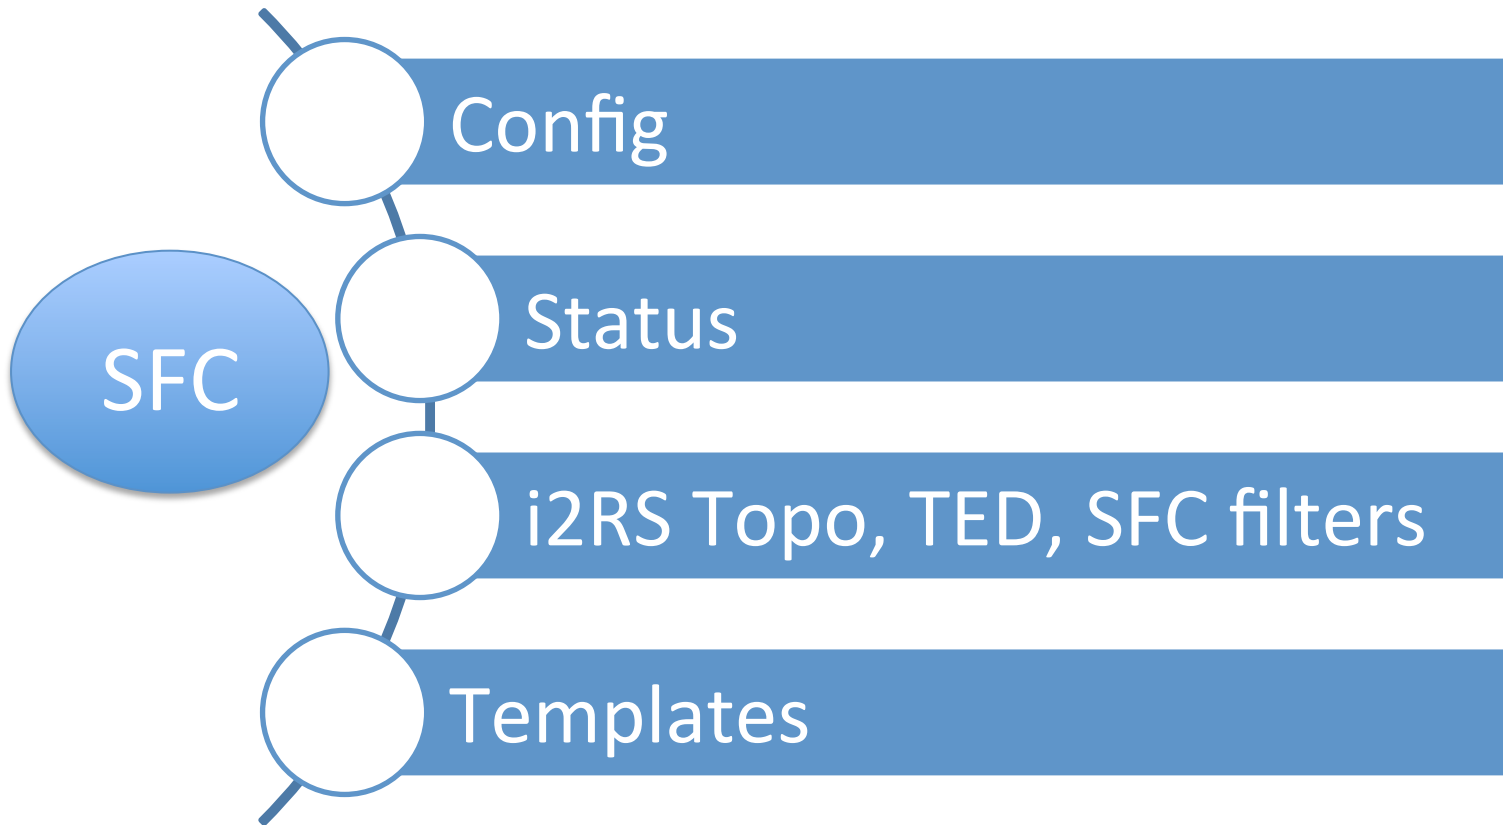

Service Topology

Sue Hares (Huawei)

Qin Wu (Huawei)

Xiaoran Guan (Huawei)

Linda Dunbar

Data Stores

draft-hares-i2rs-info-model-service-topo-01
Draft-hares-dunbar-i2rs-sfc-policy-im-01

Service Topology IM

Service Topology IM: Segment

Service Topology IM: Node

Service Topology IM: TED

Service Forwarder Node

SFC Filters

What's next

- Thank you for input !
- Best if this is aligned with SFC work
- Want to do this as weekly Discussion Group and drafts on github
- Any input taken ..