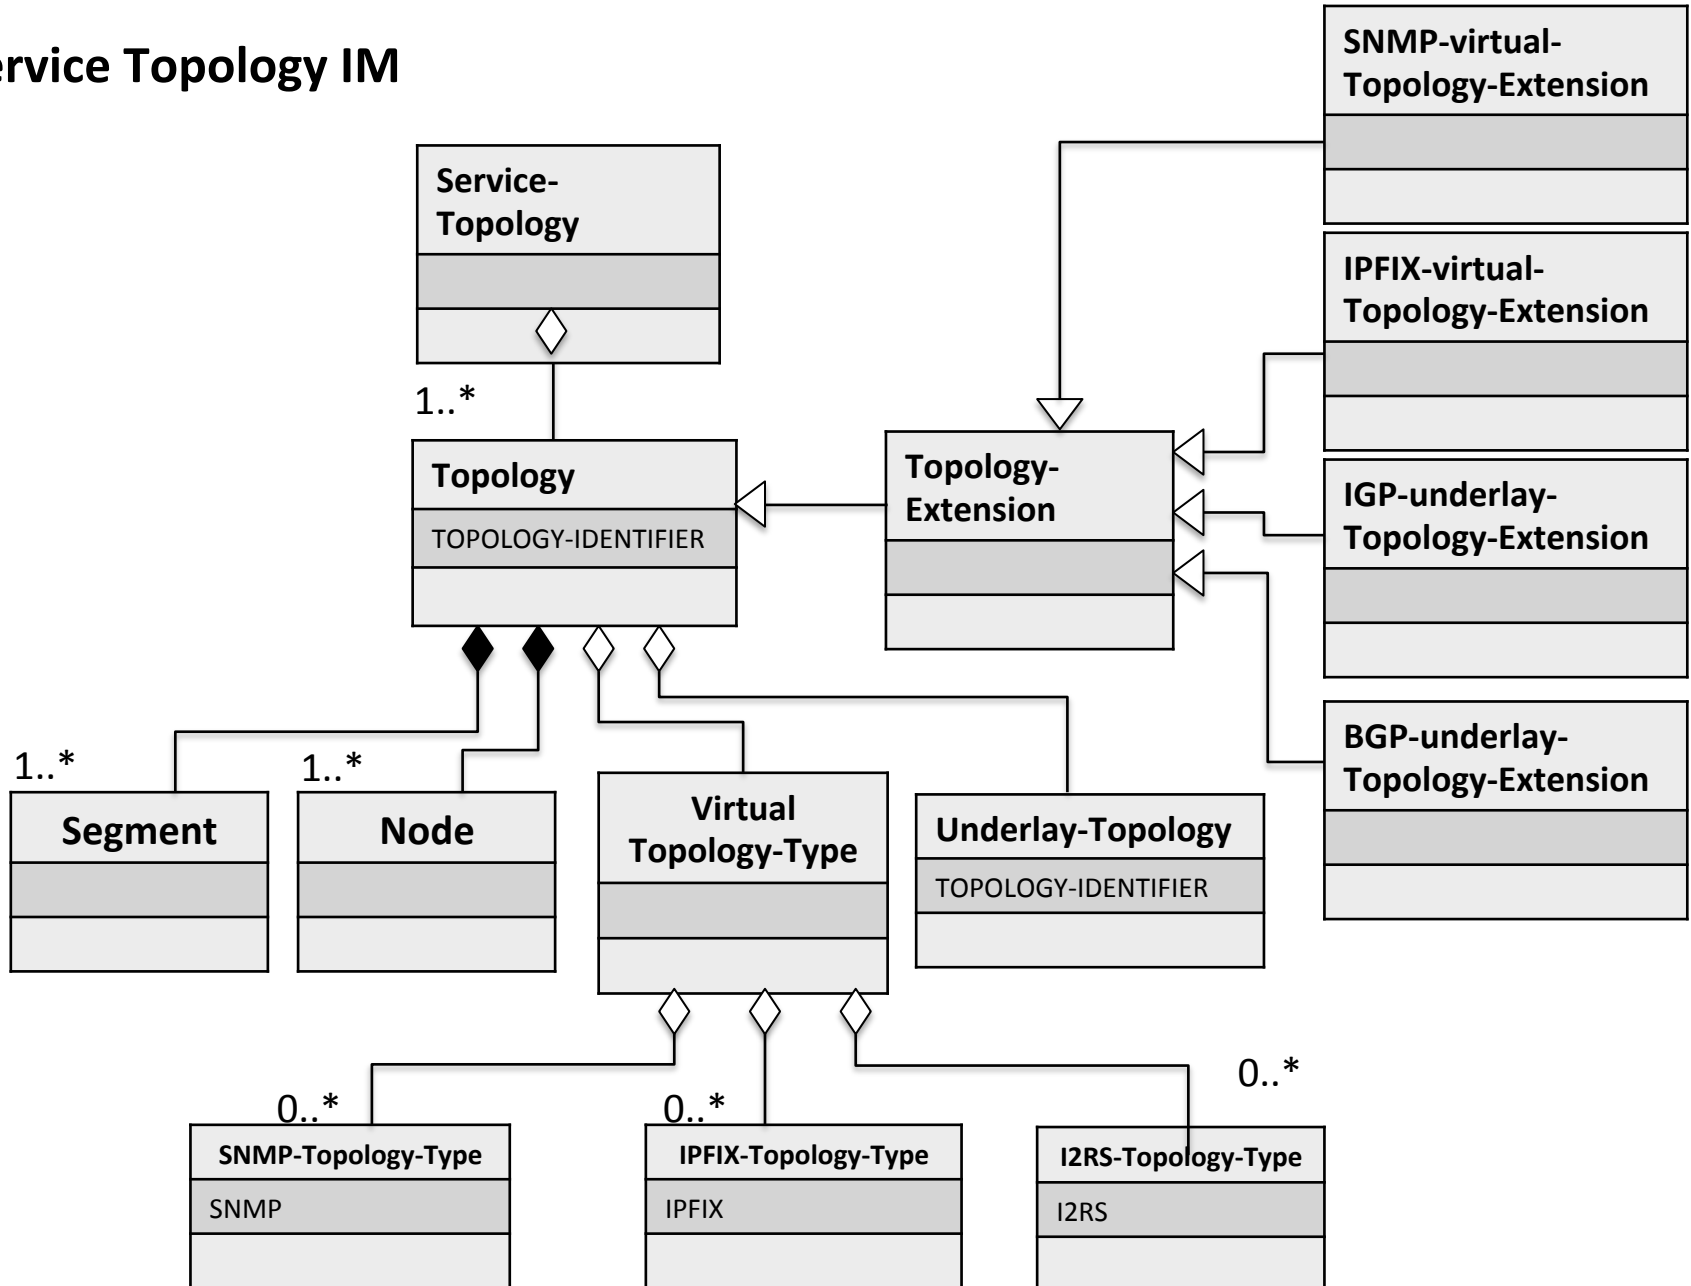

Service Topology

Sue Hares (Huawei)

Qin Wu (Huawei)

Xiaoran Guan (Huawei)

Linda Dunbar

Data Stores

draft-hares-i2rs-info-model-service-topo-01
Draft-hares-dunbar-i2rs-sfc-policy-im-01

Service Topology IM

Service Topology IM: Segment

Service Topology IM: Node

Service Topology IM: TED

Service Forwarder Node

SFC Filters

What's next

- Thank you for input !
- Best if this is aligned with SFC work
- Want to do this as weekly Discussion Group and drafts on github
- Any input taken ..