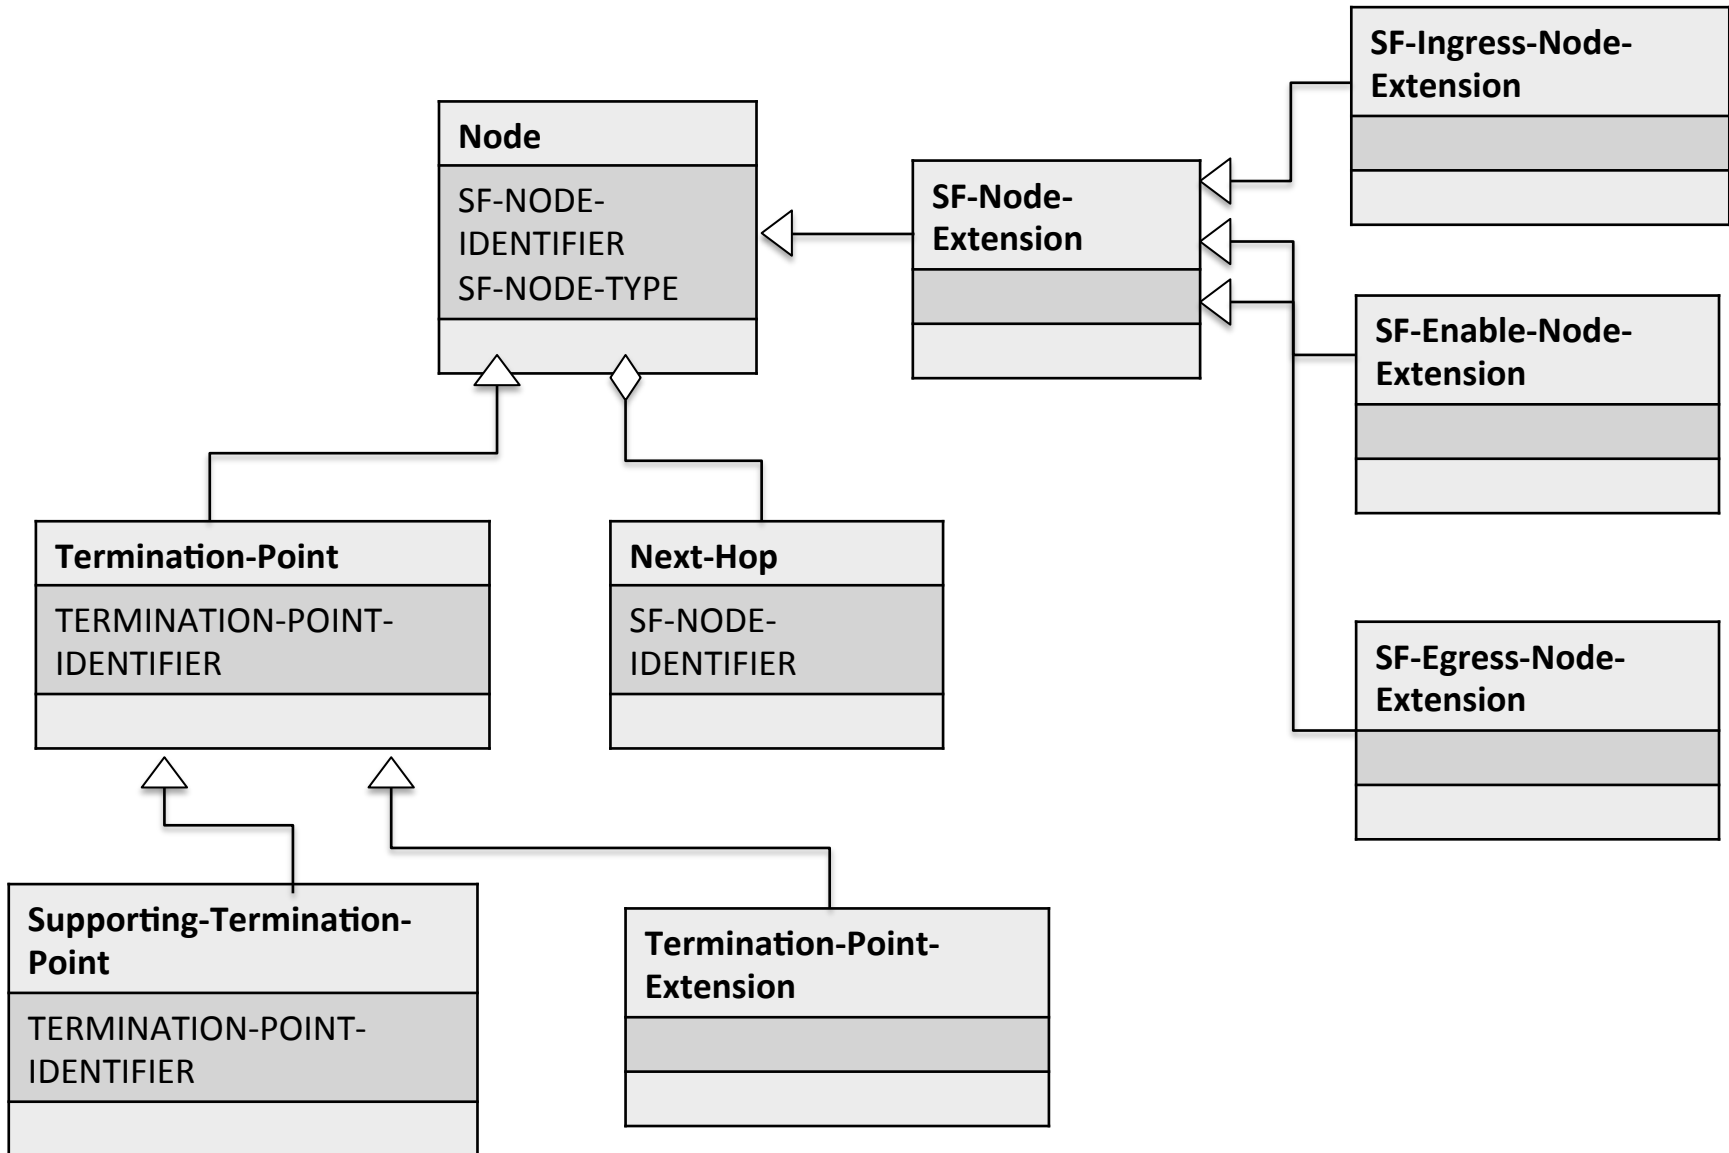

Service Topology

Sue Hares (Huawei)

Qin Wu (Huawei)

Xiaoran Guan (Huawei)

Linda Dunbar

Data Stores

draft-hares-i2rs-info-model-service-topo-01
Draft-hares-dunbar-i2rs-sfc-policy-im-01

Service Topology IM

Service Topology IM: Segment

Service Topology IM: Node

Service Topology IM: TED

Service Forwarder Node

SFC Filters

What's next

- Thank you for input !
- Best if this is aligned with SFC work
- Want to do this as weekly Discussion Group and drafts on github
- Any input taken ..