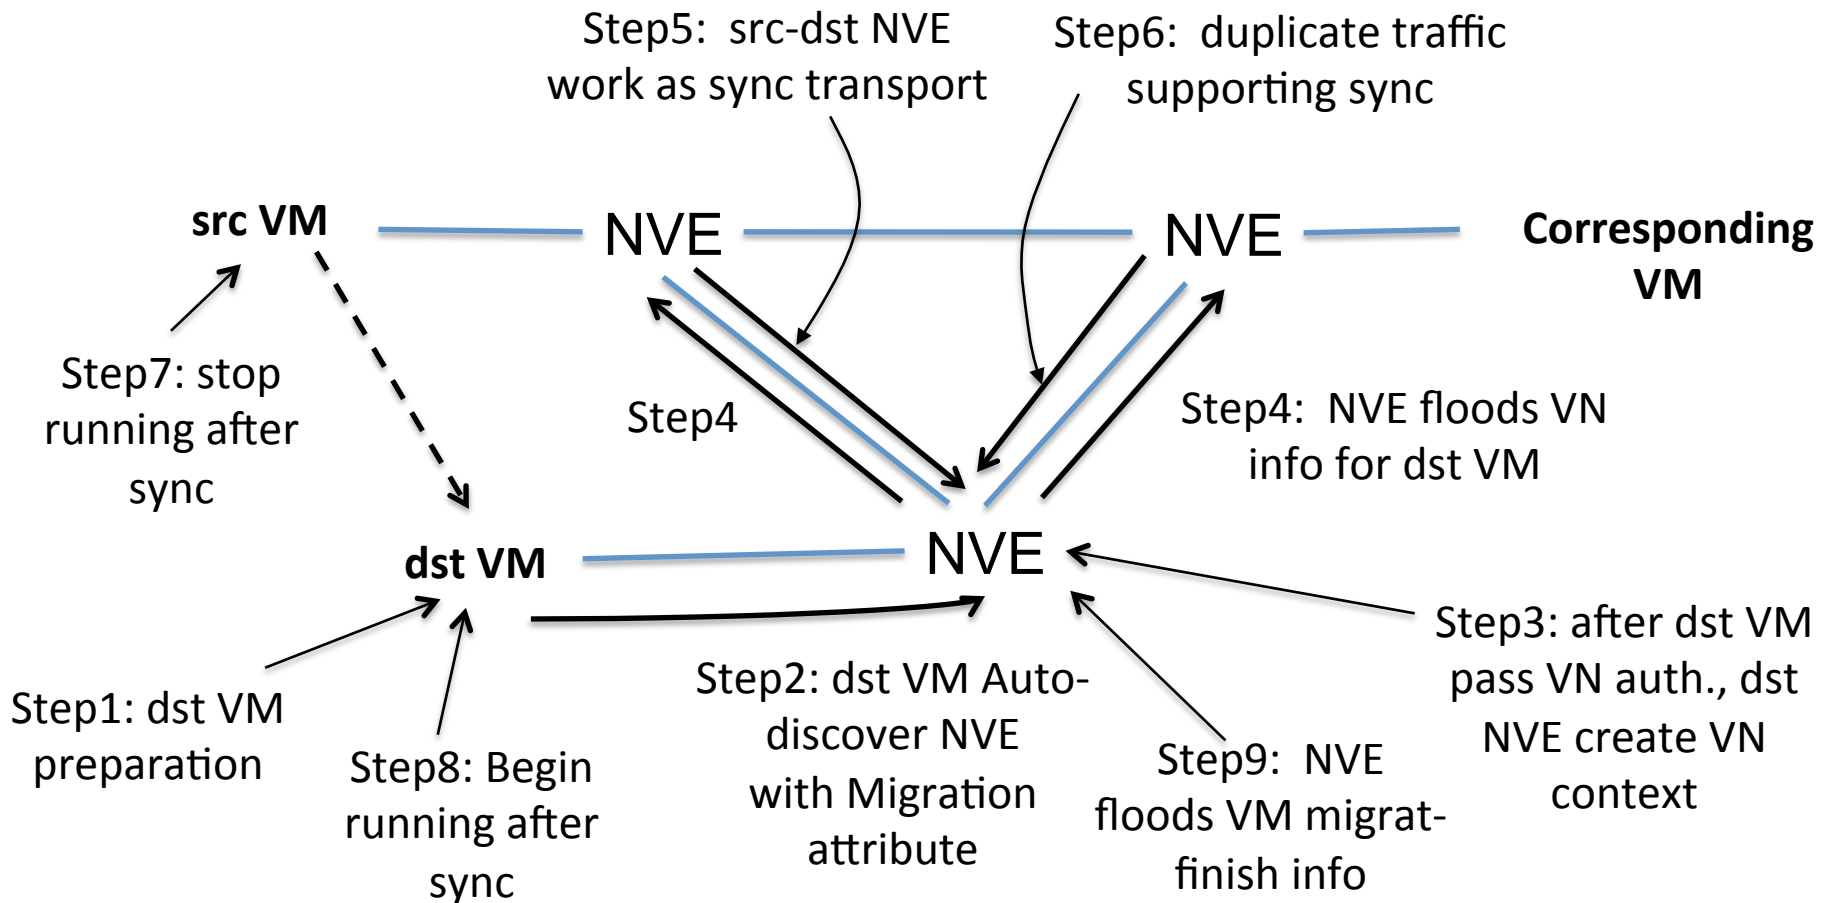

NVE Auto-discovery Protocol

draft-gu-virt-edge-auto-discovery-00

Zhongyu Gu, Ting Ao, Chongfeng Xie, Vic Liu

Purpose

Outline the NVE auto-discovery protocol to support VN automatic provisioning etc.

NVE Auto-discovery protocol Procedures

IANA considerations

- New type of Ether_Type for NVE auto-discovery
 - Discovery stage
 - Session stage

NVE auto-discovery protocol: Application

- VM live migration
 - Using VN itself as the migration sync transport

NVE auto-discovery protocol: Pro and Con

- Pros
 - Simplicity
 - Flexible (VM-NVE connection)
 - Potential Secure
 - VN Auto-provisioning
 - Supporting VM live migration
- Cons
 - New protocol/acceptability
 - VM support