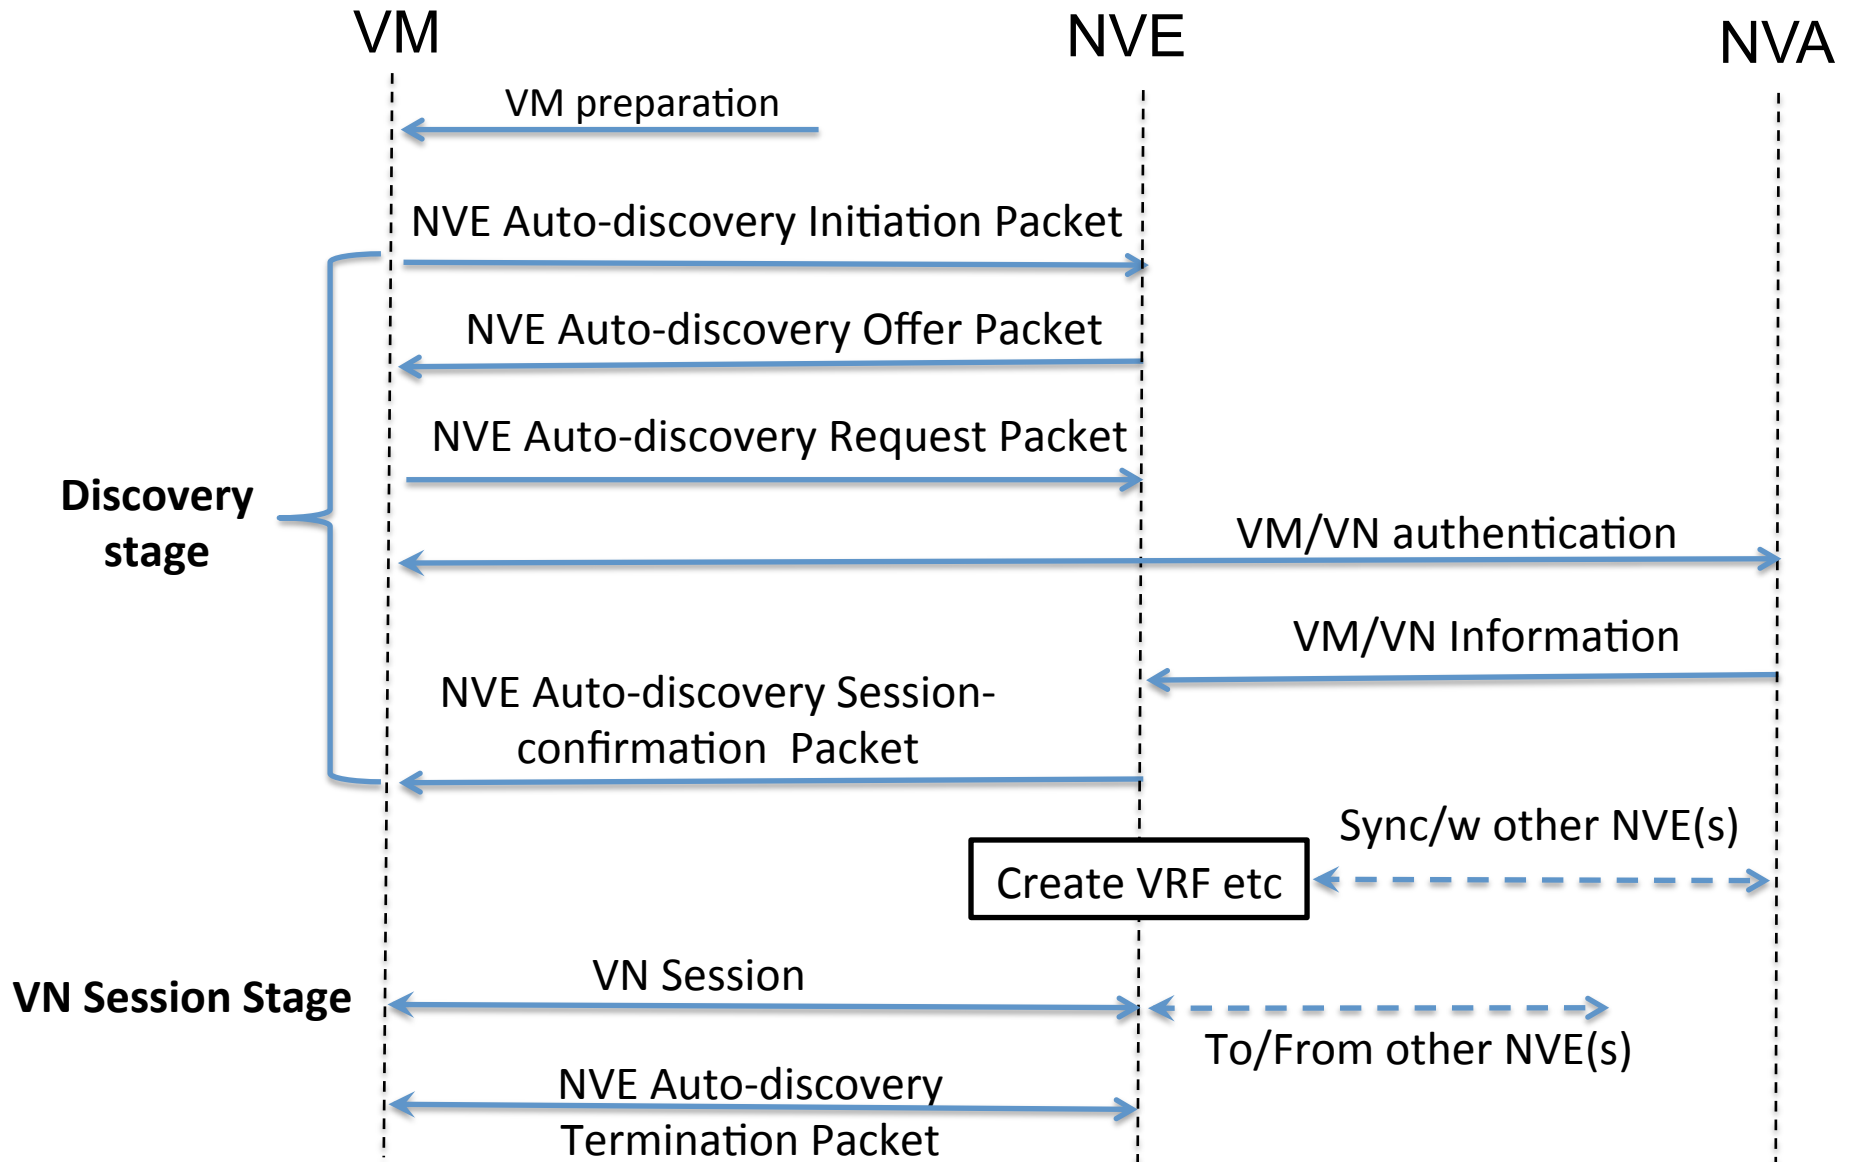

NVE Auto-discovery Protocol

draft-gu-virt-edge-auto-discovery-00

Zhongyu Gu, Ting Ao, Chongfeng Xie, Vic Liu

Purpose

Outline the NVE auto-discovery protocol to support VN automatic provisioning etc.

NVE Auto-discovery protocol Procedures

IANA considerations

- New type of Ether_Type for NVE auto-discovery
 - Discovery stage
 - Session stage

NVE auto-discovery protocol: Application

- VM live migration
 - Using VN itself as the migration sync transport

NVE auto-discovery protocol: Pro and Con

- Pros
 - Simplicity
 - Flexible (VM-NVE connection)
 - Potential Secure
 - VN Auto-provisioning
 - Supporting VM live migration
- Cons
 - New protocol/acceptability
 - VM support