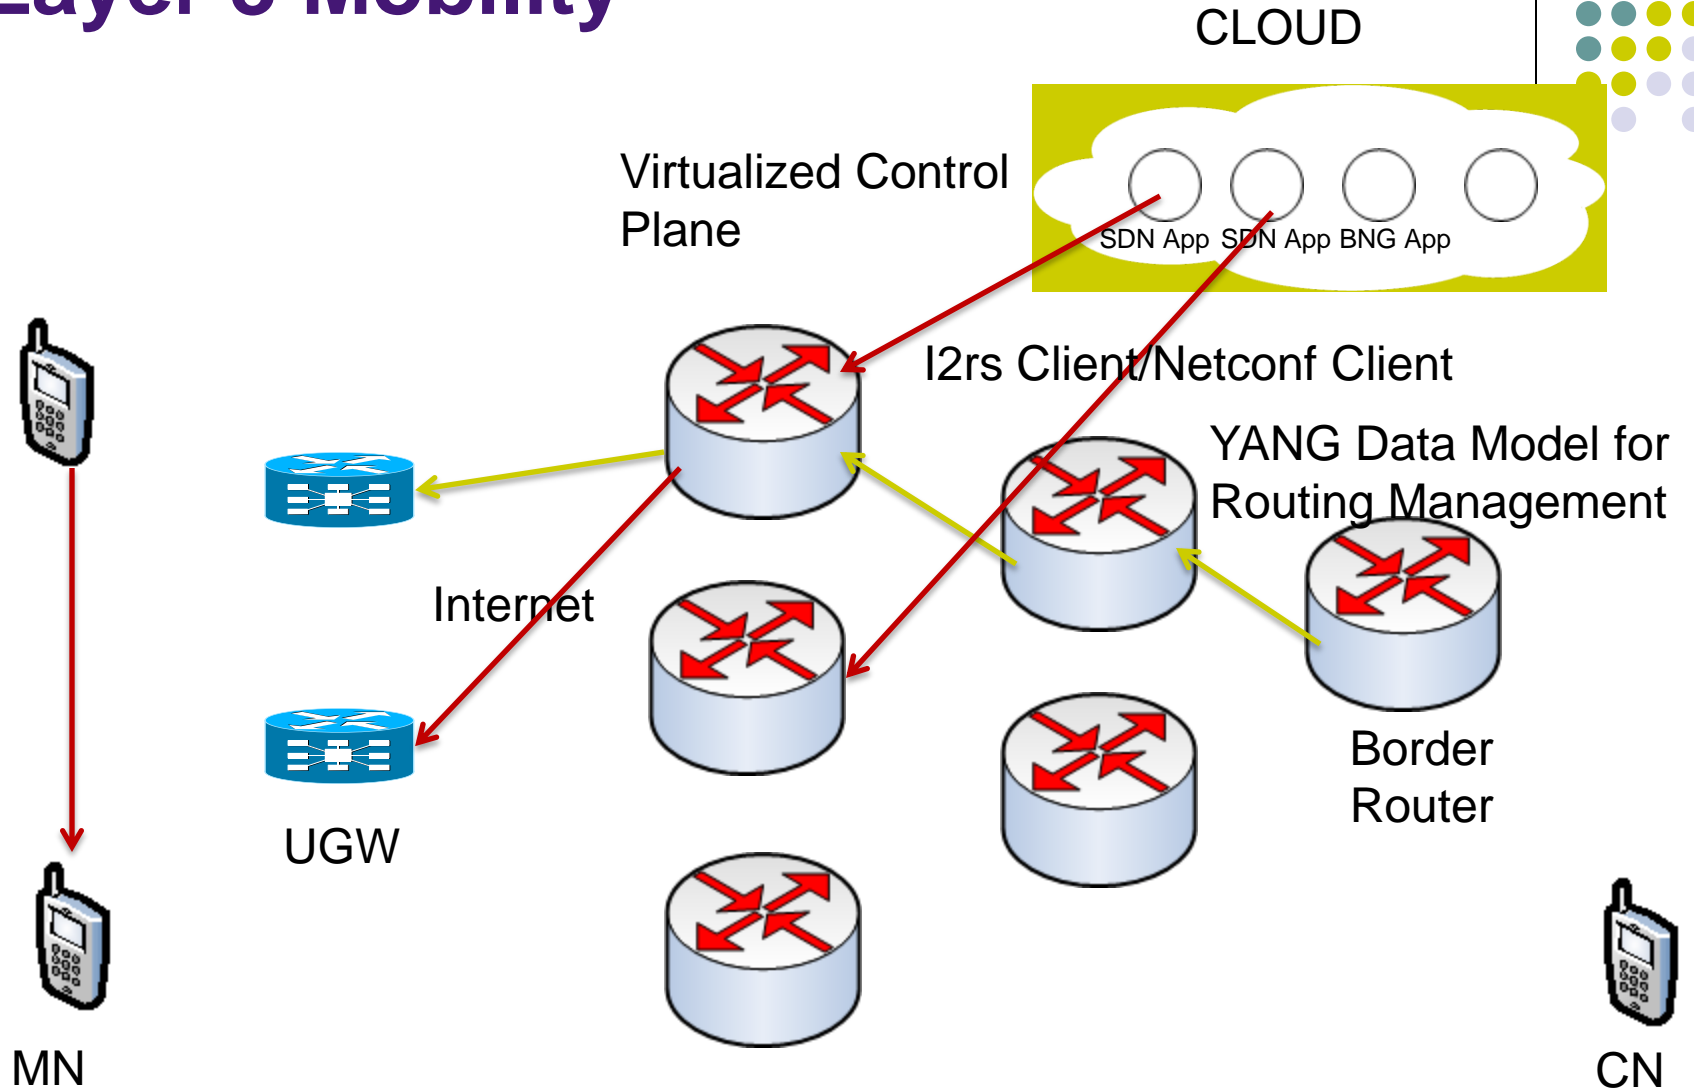

Distributed Mobility Management Protocol for WiFi Users in Fixed Network

Behcet Sarikaya (sarikaya@ieee.org)

Li Xue (xueli@huawei.com)

IETF 93

draft-sarikaya-dmm-for-wifi-03

DMM for WiFi

Layer 2 Mobility

Mobility Table	
MN IP Address	RG MAC Address

Track MN mobility and modify closest UGW
Calculate shortest path to closest UGW

Layer 3 Mobility

Routing Elements with i2rs Agents/Netconf Server

Establish host routes if MN prefix is not topologically correct

DMM4WiFi Multicast Support

Conclusions

- Clarified SDN model for Layer 2 and Layer 3 route management
- Added Multicast support