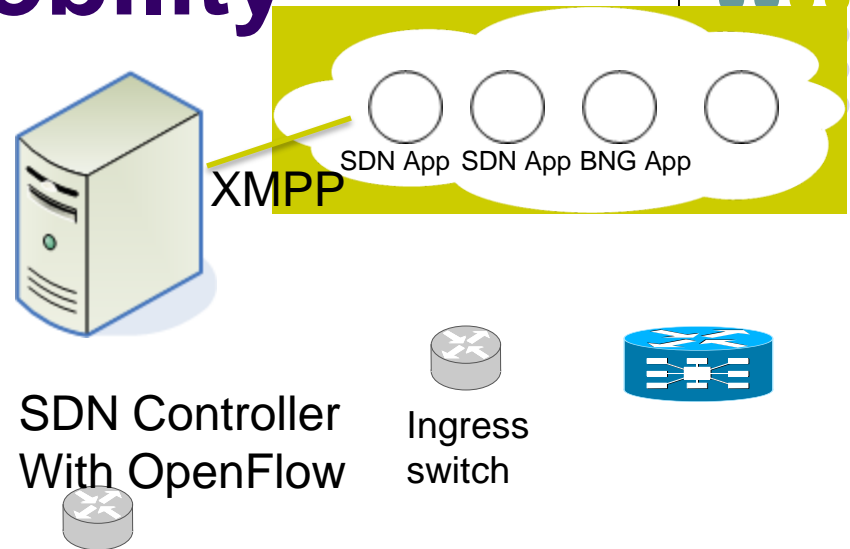

Distributed Mobility Management Protocol for WiFi Users in Fixed Network

Behcet Sarikaya (sarikaya@ieee.org)

Li Xue (xueli@huawei.com)

IETF 93

draft-sarikaya-dmm-for-wifi-03

DMM for WiFi

Layer 2 Mobility

Mobility Table	
MN IP Address	RG MAC Address