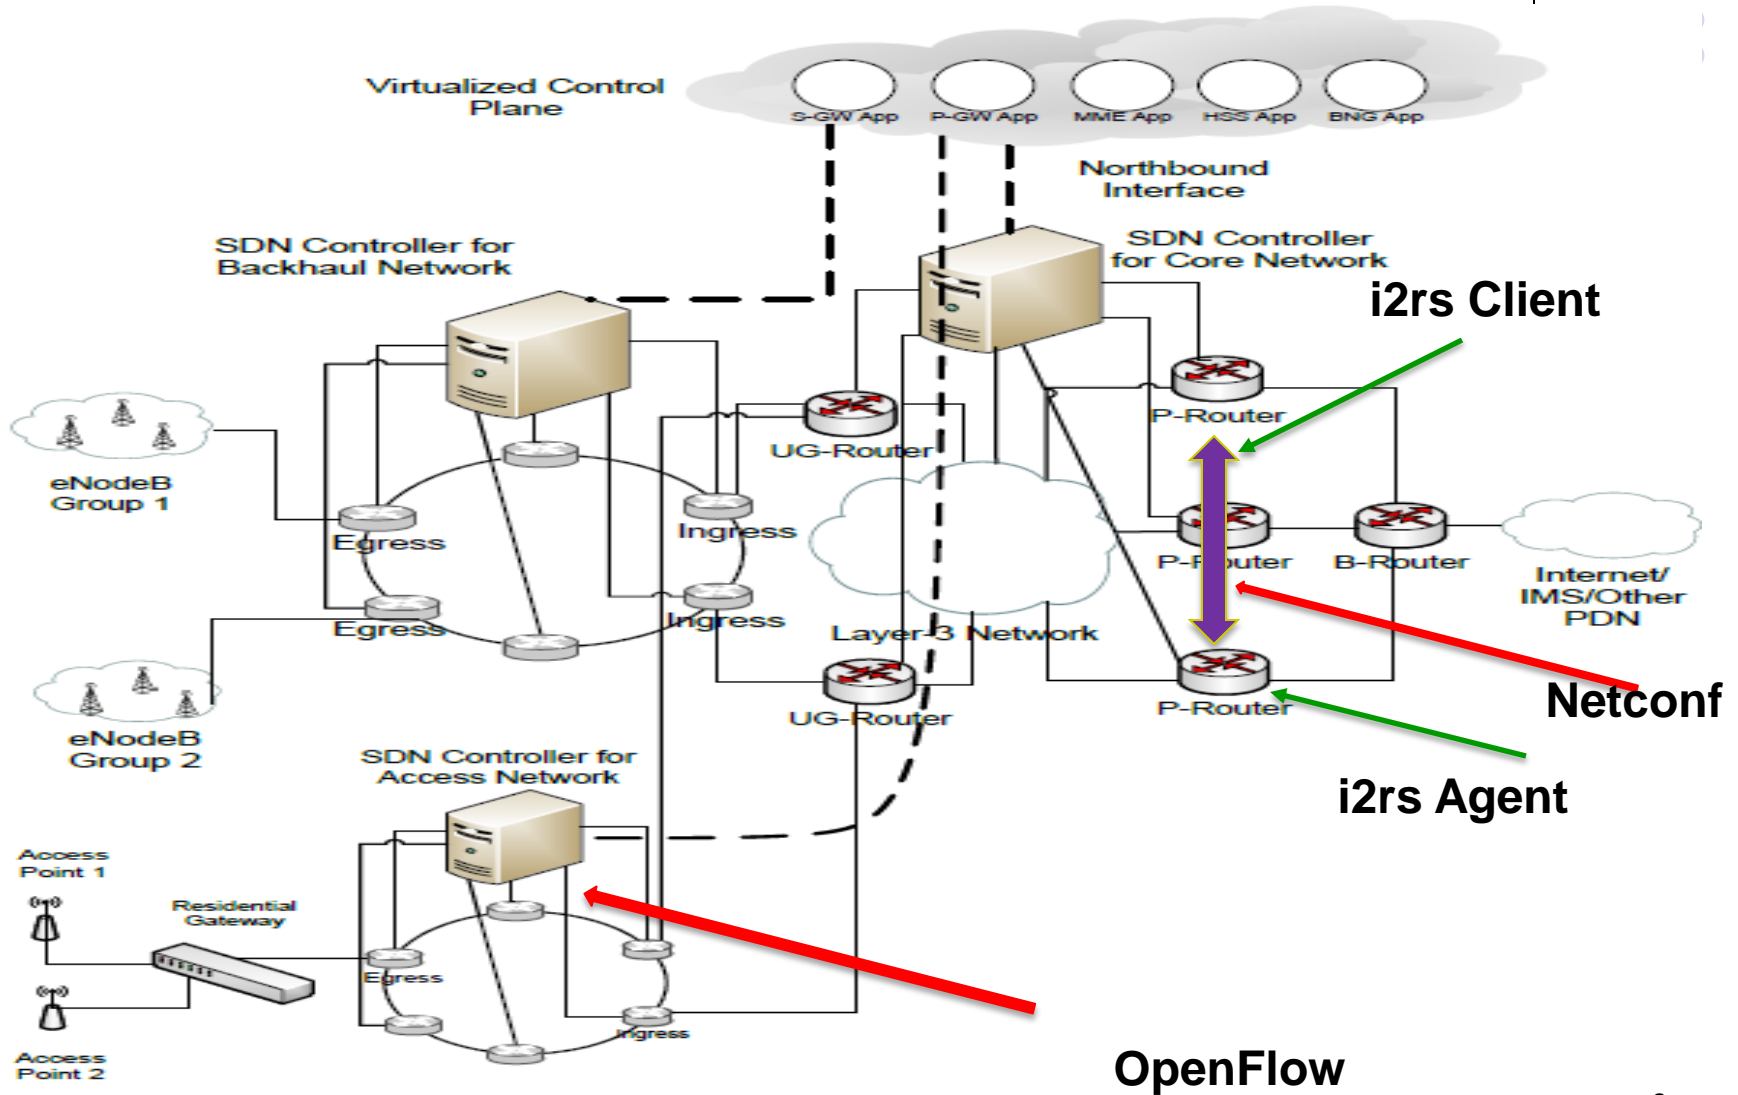

Distributed Mobility Management Protocol for WiFi Users in Fixed Network

Behcet Sarikaya (sarikaya@ieee.org)

Li Xue (xueli@huawei.com)

IETF 93

draft-sarikaya-dmm-for-wifi-03

DMM for WiFi

Layer 2 Mobility

Mobility Table	
MN IP Address	RG MAC Address

Track MN mobility and modify closest UGW
Calculate shortest path to closest UGW

Layer 3 Mobility

Routing Elements with i2rs Agents/Netconf Server

Establish host routes if MN prefix is not topologically correct

DMM4WiFi Multicast Support

Conclusions

- Clarified SDN model for Layer 2 and Layer 3 route management
- Added Multicast support