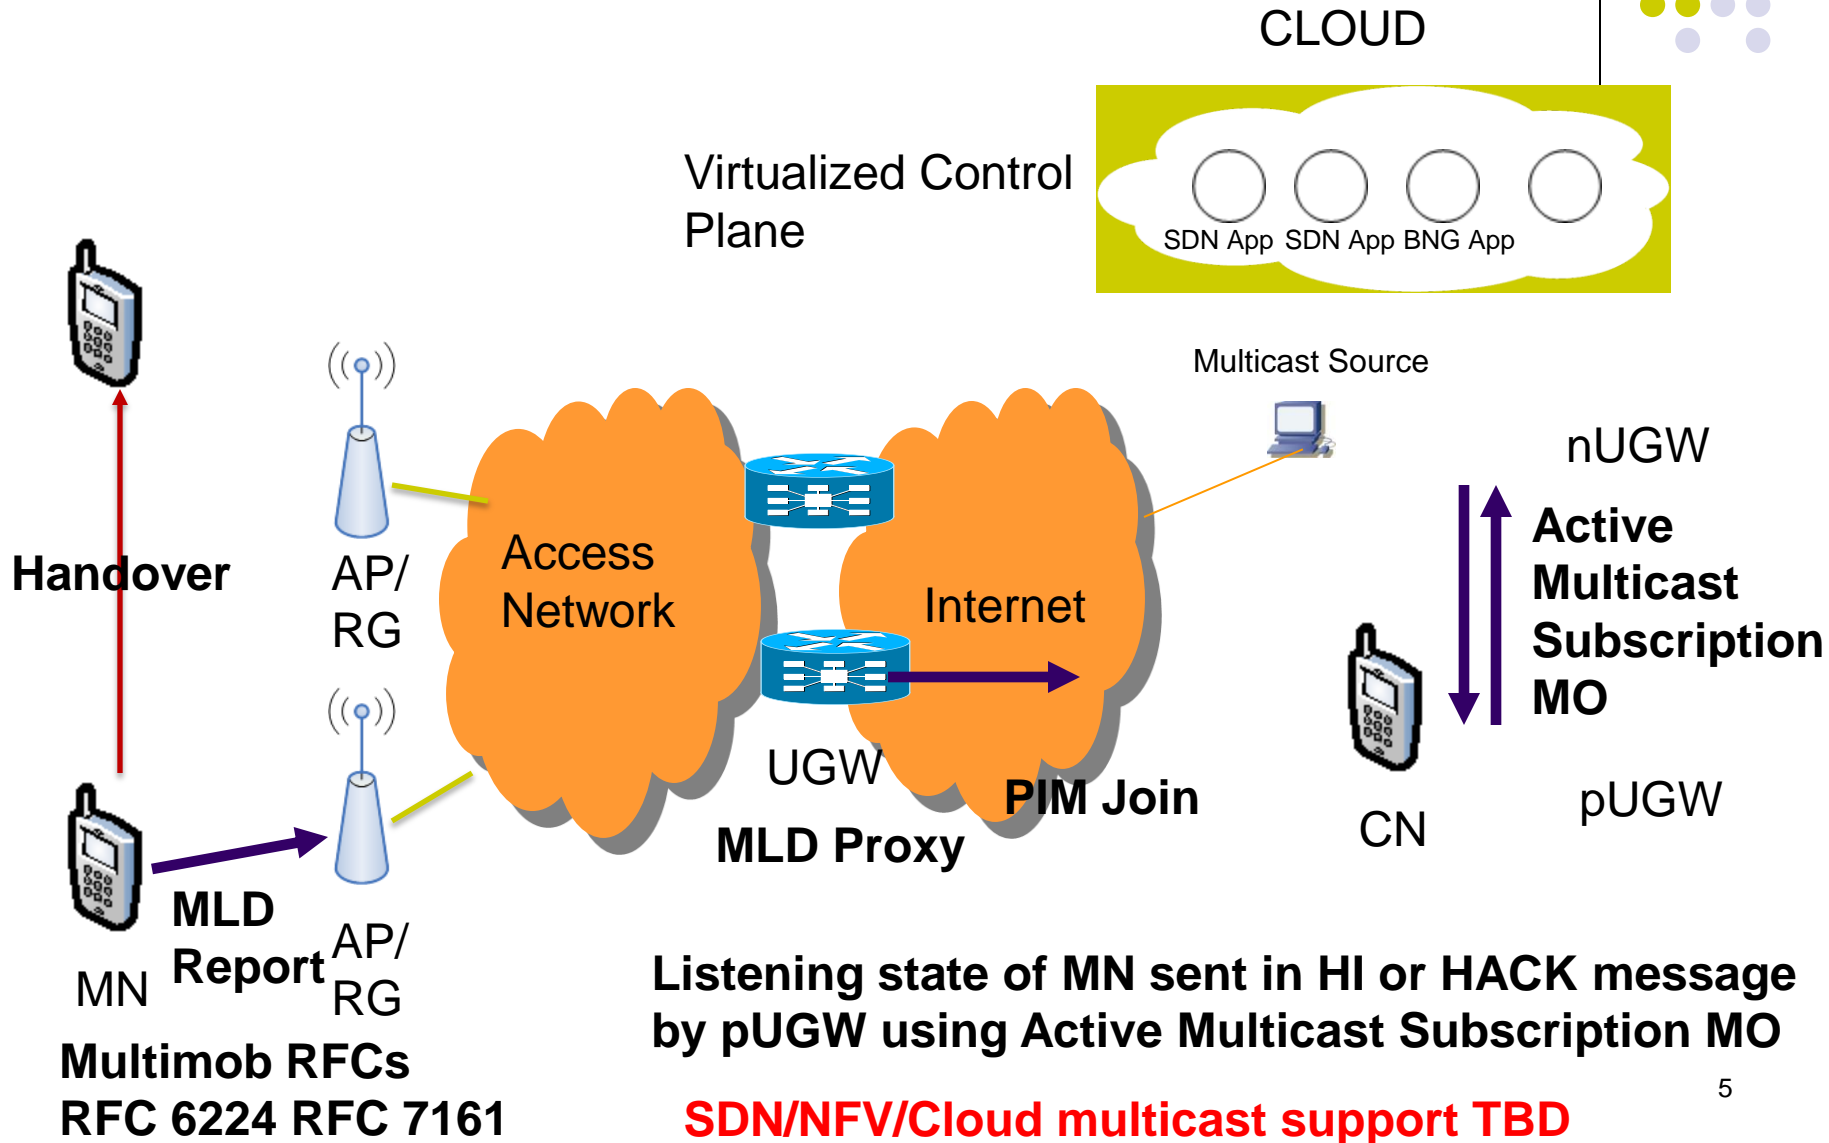

Distributed Mobility Management Protocol for WiFi Users in Fixed Network

Behcet Sarikaya (sarikaya@ieee.org)

Li Xue (xueli@huawei.com)

IETF 93

draft-sarikaya-dmm-for-wifi-03

DMM for WiFi

Layer 2 Mobility

Mobility Table	
MN IP Address	RG MAC Address

Track MN mobility and modify closest UGW
Calculate shortest path to closest UGW

Layer 3 Mobility

Routing Elements with i2rs Agents/Netconf Server

Establish host routes if MN prefix is not topologically correct

DMM4WiFi Multicast Support

Conclusions

- Clarified SDN model for Layer 2 and Layer 3 route management
- Added Multicast support