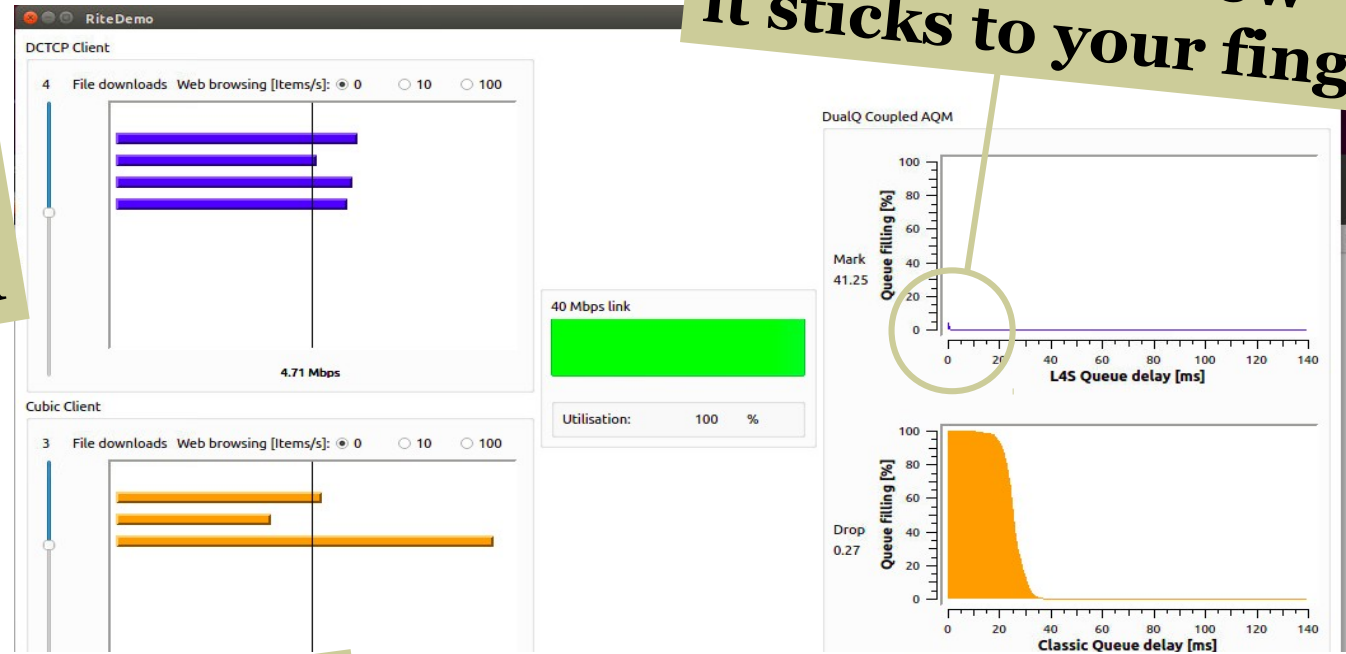

# Data Centre to the Home – Ultra Low Latency for All

Trailer: Bits & Bytes, Thursday

Load it up with parallel traffic via the dashboard

Latency so low it sticks to your finger

zero config

Rendered Views

Requested Views