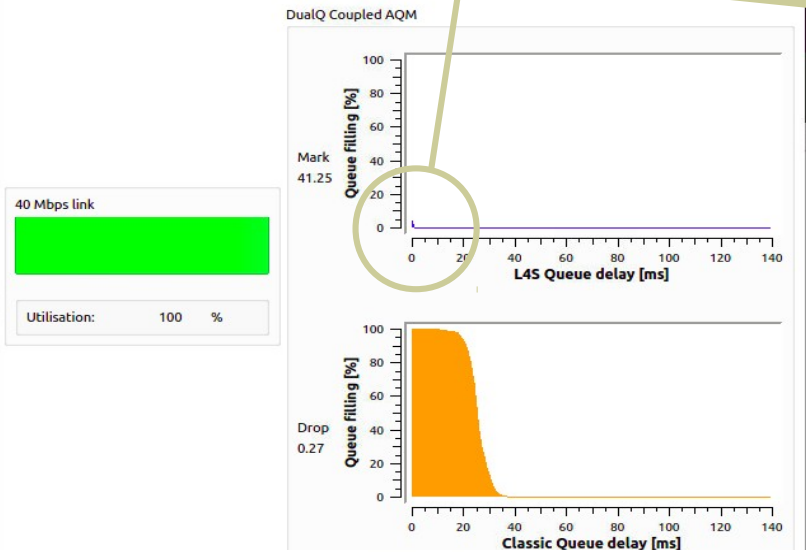

Data Centre to the Home – Ultra Low Latency for All

Trailer: Bits & Bytes, Thursday

Load it up with parallel traffic via the dashboard

Latency so low it sticks to your finger

zero config

Rendered Views

Requested Views