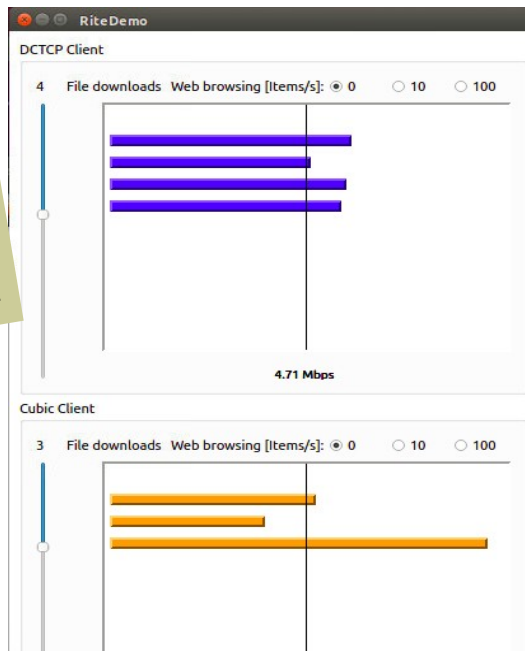

Data Centre to the Home – Ultra Low Latency for All

Trailer: Bits & Bytes, Thursday

Load it up with parallel traffic via the dashboard

Latency so low it sticks to your finger

zero config

Rendered Views

Requested Views