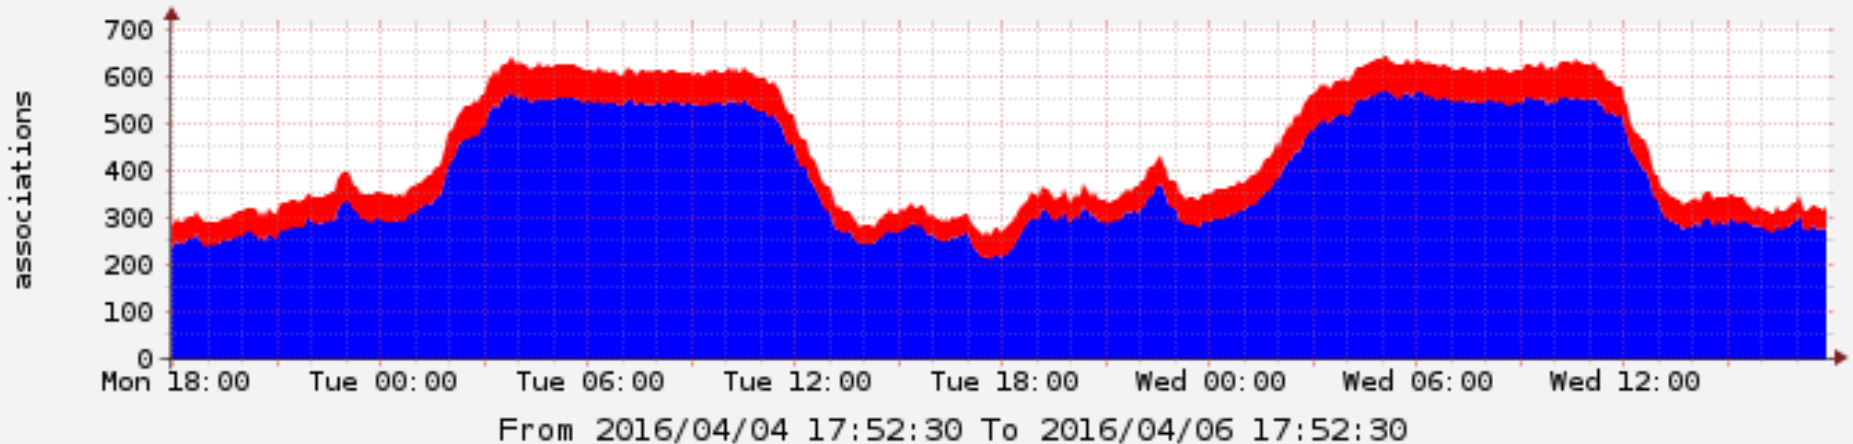

IETF 95: Buenos Aires

NOC Report

Network Basics

- 2 x 1 Gb/s links from Level 3 and 1 x 1Gb/s link from IPLAN.
- Native Public IPv4 and IPv6 from our own AS.
- Fully redundant routing and switching core.
- Sixty-three 802.11ac Access Points deployed controlled by a Cisco Wireless LAN Controller 5508.
- IETF network extended to the hotel guest rooms via wired drops in the rooms and the “ietf hotel” SSID

Traffic

bps		Current	Average	Maximum	Total
rtra	<	63.01Mb	21.26Mb	147.34Mb	12.68TB
ge-1/1/1	>	8.16Mb	2.36Mb	21.77Mb	1.41TB
rtrb	<	0.00 b	877.90kb	40.10Mb	523.58GB
ge-1/1/1	>	0.00 b	89.71kb	19.16Mb	53.50GB
rtrscoutb.meeting.	<	84.42 b	137.30 b	2.39kb	80.16MB
eth7	>	51.73 b	30.92 b	1.92kb	18.05MB
rtrscouta.meeting.	<	4.42Mb	1.39Mb	14.13Mb	812.97GB
eth7	>	83.31kb	160.71kb	7.77Mb	93.83GB
rtra	<	12.15kb	9.45Mb	99.25Mb	5.64TB
ge-1/1/0	>	67.88Mb	18.96Mb	125.92Mb	11.31TB
rtrscoutb.meeting.	<	0.00 b	0.00 b	0.00 b	0.00 B
eth6	>	0.00 b	0.00 b	0.00 b	0.00 B
rtrscouta.meeting.	<	0.00 b	0.00 b	0.00 b	0.00 B
eth6	>	0.00 b	0.00 b	0.00 b	0.00 B
rtrb	<	0.00 b	0.00 b	0.00 b	0.00 B
ge-1/1/0	>	0.00 b	0.00 b	0.00 b	0.00 B
rtra	<	0.00 b	0.00 b	0.00 b	0.00 B
ge-1/1/2	>	0.00 b	0.00 b	0.00 b	0.00 B
rtrscoutb.meeting.	<	0.00 b	0.00 b	0.00 b	0.00 B
eth5	>	0.00 b	0.00 b	0.00 b	0.00 B
rtrscouta.meeting.	<	0.00 b	0.00 b	0.00 b	0.00 B
eth5	>	0.00 b	0.00 b	0.00 b	0.00 B
rtrb	<	51.80Mb	15.38Mb	136.02Mb	9.17TB
ge-1/1/2	>	4.45kb	23.36kb	9.58Mb	13.93GB
Aggregate Totals\					
3.60TB	<	0.00 b	47.62Mb	277.57Mb\	
1.61TB	>	0.00 b	21.27Mb	136.12Mb\	

Guestroom MAC addresses

Aggregate Hotel Wired/Wireless Learned MAC Addresses

802.11 MAC Addresses:	Current: 280	Average: 393	Maximum: 570
Wired MAC Addresses:	Current: 43	Average: 57	Maximum: 78
Total MAC Addresses:	Current: 323	Average: 451	Maximum: 640