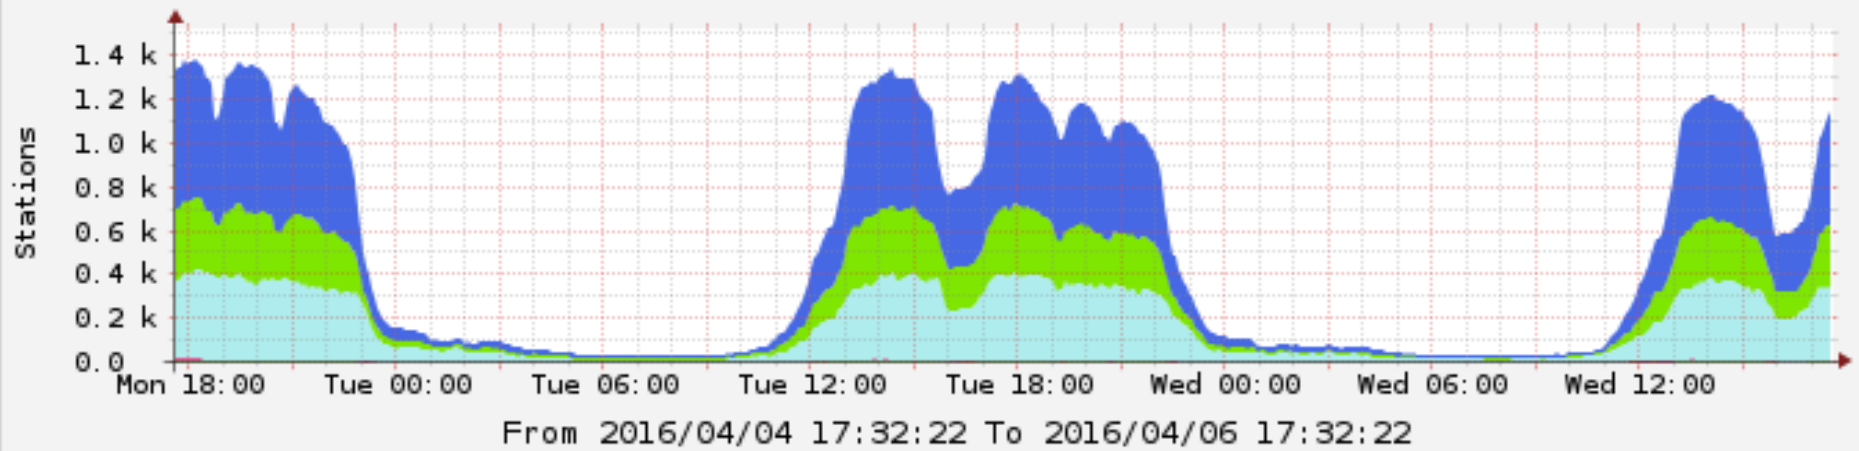

Guestroom MAC addresses

Aggregate Hotel Wired/Wireless Learned MAC Addresses

802.11 MAC Addresses:	Current: 280	Average: 393	Maximum: 570
Wired MAC Addresses:	Current: 43	Average: 57	Maximum: 78
Total MAC Addresses:	Current: 323	Average: 451	Maximum: 640

Aggregate Hotel Traffic

bps		Current	Average	Maximum
■	rtrscoutb	< 2.77Mb	3.24Mb	12.22Mb
■	eth0.2136	> 16.61Mb	11.55Mb	35.11Mb
■	rtrscouta	< 464.13kb	1.13Mb	8.76Mb
■	eth0.2144	> 2.71Mb	6.01Mb	41.08Mb
■	rtrscouta	< 9.94kb	326.46kb	16.57Mb
■	eth0.2144	> 264.09kb	187.74kb	23.48Mb
■	rtrscouta	< 264.86kb	737.42kb	10.36Mb
■	eth0.2136	> 2.68Mb	1.01Mb	9.66Mb

\ Aggregate Totals \				
293.46GB	<	0.00 b	5.43Mb	26.42Mb \
1.01TB	>	0.00 b	18.72Mb	65.36Mb \

Wireless Associations

WLC Protocol Counts

a (5GHz) Stations	Current: 6	Average: 2	Maximum: 9
b (2.4Ghz) Stations	Current: 0	Average: 0	Maximum: 2
g Stations	Current: 5	Average: 2	Maximum: 8
n (2.4GHz) Stations	Current: 336	Average: 167	Maximum: 413
n (5Ghz) Stations	Current: 282	Average: 118	Maximum: 339
ac Stations	Current: 509	Average: 228	Maximum: 674
Total Stations:	Current: 1137	Average: 518	Maximum: 1379