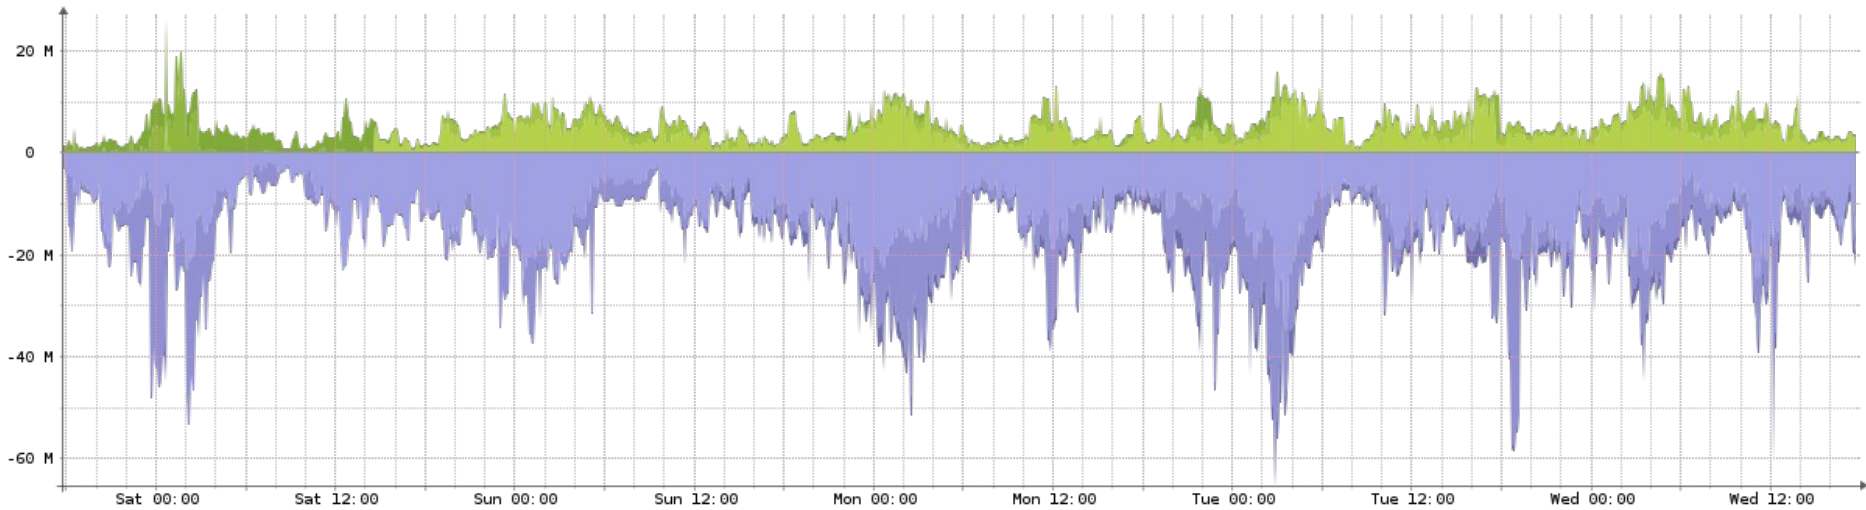

Traffic

bps		Current	Average	Maximum	Total
rtra	<	63.01Mb	21.26Mb	147.34Mb	12.68TB
ge-1/1/1	>	8.16Mb	2.36Mb	21.77Mb	1.41TB
rtrb	<	0.00 b	877.90kb	40.10Mb	523.58GB
ge-1/1/1	>	0.00 b	89.71kb	19.16Mb	53.50GB
rtrscoutb.meeting.	<	84.42 b	137.30 b	2.39kb	80.16MB
eth7	>	51.73 b	30.92 b	1.92kb	18.05MB
rtrscouta.meeting.	<	4.42Mb	1.39Mb	14.13Mb	812.97GB
eth7	>	83.31kb	160.71kb	7.77Mb	93.83GB
rtra	<	12.15kb	9.45Mb	99.25Mb	5.64TB
ge-1/1/0	>	67.88Mb	18.96Mb	125.92Mb	11.31TB
rtrscoutb.meeting.	<	0.00 b	0.00 b	0.00 b	0.00 B
eth6	>	0.00 b	0.00 b	0.00 b	0.00 B
rtrscouta.meeting.	<	0.00 b	0.00 b	0.00 b	0.00 B
eth6	>	0.00 b	0.00 b	0.00 b	0.00 B
rtrb	<	0.00 b	0.00 b	0.00 b	0.00 B
ge-1/1/0	>	0.00 b	0.00 b	0.00 b	0.00 B
rtra	<	0.00 b	0.00 b	0.00 b	0.00 B
ge-1/1/2	>	0.00 b	0.00 b	0.00 b	0.00 B
rtrscoutb.meeting.	<	0.00 b	0.00 b	0.00 b	0.00 B
eth5	>	0.00 b	0.00 b	0.00 b	0.00 B
rtrscouta.meeting.	<	0.00 b	0.00 b	0.00 b	0.00 B
eth5	>	0.00 b	0.00 b	0.00 b	0.00 B
rtrb	<	51.80Mb	15.38Mb	136.02Mb	9.17TB
ge-1/1/2	>	4.45kb	23.36kb	9.58Mb	13.93GB
Aggregate Totals\					
3.60TB	<	0.00 b	47.62Mb	277.57Mb\	
1.61TB	>	0.00 b	21.27Mb	136.12Mb\	

Guestroom MAC addresses

Aggregate Hotel Wired/Wireless Learned MAC Addresses

802.11 MAC Addresses:	Current: 280	Average: 393	Maximum: 570
Wired MAC Addresses:	Current: 43	Average: 57	Maximum: 78
Total MAC Addresses:	Current: 323	Average: 451	Maximum: 640

Aggregate Hotel Traffic

bps		Current	Average	Maximum
■	rtrscoutb	< 2.77Mb	3.24Mb	12.22Mb
■	eth0.2136	> 16.61Mb	11.55Mb	35.11Mb
■	rtrscouta	< 464.13kb	1.13Mb	8.76Mb
■	eth0.2144	> 2.71Mb	6.01Mb	41.08Mb
■	rtrscouta	< 9.94kb	326.46kb	16.57Mb
■	eth0.2144	> 264.09kb	187.74kb	23.48Mb
■	rtrscouta	< 264.86kb	737.42kb	10.36Mb
■	eth0.2136	> 2.68Mb	1.01Mb	9.66Mb