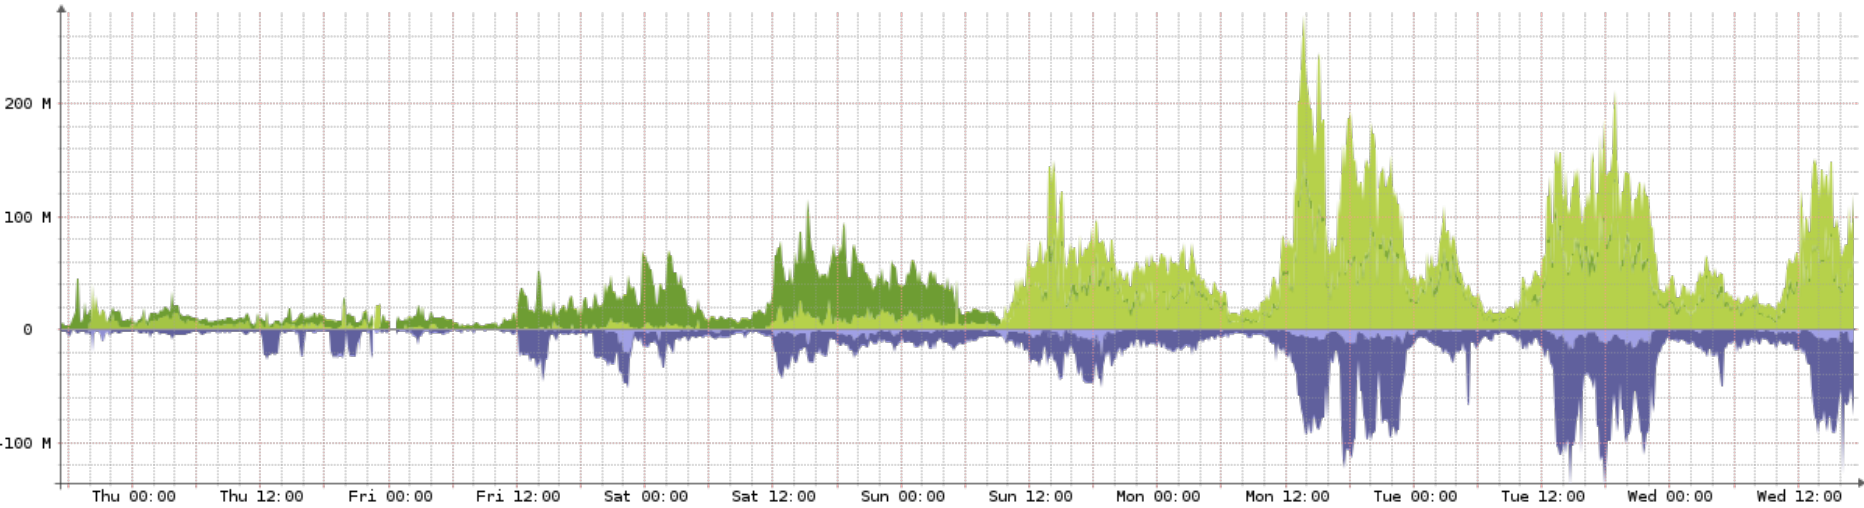

IETF 95: Buenos Aires

NOC Report

Network Basics

- 2 x 1 Gb/s links from Level 3 and 1 x 1Gb/s link from IPLAN.
- Native Public IPv4 and IPv6 from our own AS.
- Fully redundant routing and switching core.
- Sixty-three 802.11ac Access Points deployed controlled by a Cisco Wireless LAN Controller 5508.
- IETF network extended to the hotel guest rooms via wired drops in the rooms and the “ietf hotel” SSID

Traffic

bps		Current	Average	Maximum	Total
rtra	<	63.01Mb	21.26Mb	147.34Mb	12.68TB
ge-1/1/1	>	8.16Mb	2.36Mb	21.77Mb	1.41TB
rtrb	<	0.00 b	877.90kb	40.10Mb	523.58GB
ge-1/1/1	>	0.00 b	89.71kb	19.16Mb	53.50GB
rtrscoutb.meeting.	<	84.42 b	137.30 b	2.39kb	80.16MB
eth7	>	51.73 b	30.92 b	1.92kb	18.05MB
rtrscouta.meeting.	<	4.42Mb	1.39Mb	14.13Mb	812.97GB
eth7	>	83.31kb	160.71kb	7.77Mb	93.83GB
rtra	<	12.15kb	9.45Mb	99.25Mb	5.64TB
ge-1/1/0	>	67.88Mb	18.96Mb	125.92Mb	11.31TB
rtrscoutb.meeting.	<	0.00 b	0.00 b	0.00 b	0.00 B
eth6	>	0.00 b	0.00 b	0.00 b	0.00 B
rtrscouta.meeting.	<	0.00 b	0.00 b	0.00 b	0.00 B
eth6	>	0.00 b	0.00 b	0.00 b	0.00 B
rtrb	<	0.00 b	0.00 b	0.00 b	0.00 B
ge-1/1/0	>	0.00 b	0.00 b	0.00 b	0.00 B
rtra	<	0.00 b	0.00 b	0.00 b	0.00 B
ge-1/1/2	>	0.00 b	0.00 b	0.00 b	0.00 B
rtrscoutb.meeting.	<	0.00 b	0.00 b	0.00 b	0.00 B
eth5	>	0.00 b	0.00 b	0.00 b	0.00 B
rtrscouta.meeting.	<	0.00 b	0.00 b	0.00 b	0.00 B
eth5	>	0.00 b	0.00 b	0.00 b	0.00 B
rtrb	<	51.80Mb	15.38Mb	136.02Mb	9.17TB
ge-1/1/2	>	4.45kb	23.36kb	9.58Mb	13.93GB
Aggregate Totals\					
3.60TB	<	0.00 b	47.62Mb	277.57Mb\	
1.61TB	>	0.00 b	21.27Mb	136.12Mb\	

Guestroom MAC addresses

Aggregate Hotel Wired/Wireless Learned MAC Addresses

802.11 MAC Addresses:	Current: 280	Average: 393	Maximum: 570
Wired MAC Addresses:	Current: 43	Average: 57	Maximum: 78
Total MAC Addresses:	Current: 323	Average: 451	Maximum: 640