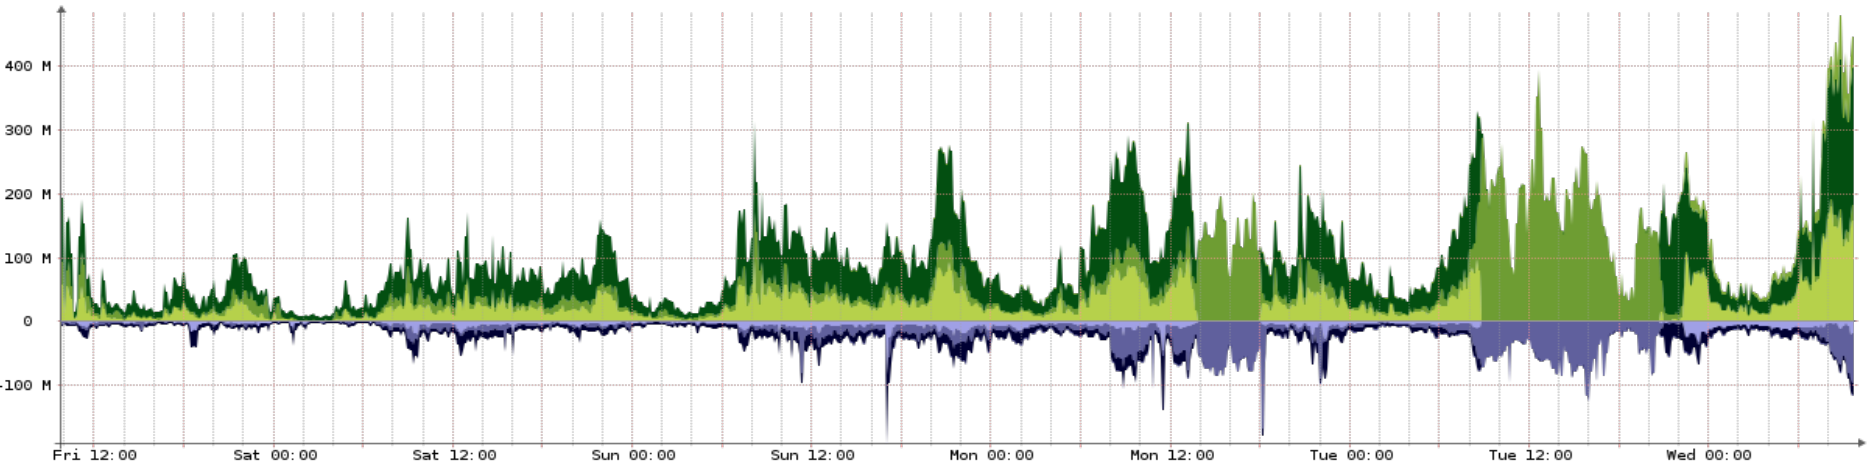

A nighttime photograph of a city street in Berlin, featuring the Berlin Cathedral (Berliner Dom) in the background. The image is overlaid with long-exposure light trails from cars and streetlights, creating a sense of motion. The text 'IETF 96: Berlin' is prominently displayed in the center.

External Traffic

bps	Current	Average	Maximum	Total
rtrscoutb.meeting.	157.74Mb	25.53Mb	180.55Mb	11.03TB
eth5.305	17.65Mb	5.05Mb	74.10Mb	2.18TB
rtrscouta.meeting.	0.00 b	0.00 b	0.00 b	0.00 B
eth5.305	0.00 b	0.00 b	0.00 b	0.00 B
rtrscoutb.meeting.	0.00 b	0.00 b	0.00 b	0.00 B
eth6	0.00 b	0.00 b	0.00 b	0.00 B
rtrscouta.meeting.	0.00 b	0.00 b	0.00 b	0.00 B
eth6	0.00 b	0.00 b	0.00 b	0.00 B
rtra	26.18Mb	32.68Mb	393.42Mb	14.12TB
ge-1/1/0	79.67Mb	15.19Mb	162.36Mb	6.56TB
rtrb	0.00 b	0.00 b	0.00 b	0.00 B
ge-1/1/0	0.00 b	0.00 b	0.00 b	0.00 B
rtrscoutb.meeting.	0.00 b	0.00 b	0.00 b	0.00 B
eth7	0.00 b	0.00 b	0.00 b	0.00 B
rtrscouta.meeting.	0.00 b	0.00 b	0.00 b	0.00 B
eth7	0.00 b	0.00 b	0.00 b	0.00 B
rtra	0.00 b	0.00 b	0.00 b	0.00 B
ge-1/1/1	0.00 b	0.00 b	0.00 b	0.00 B
rtrb	1.72kb	1.69kb	36.71kb	731.18MB
ge-1/1/1	401.45 b	3.74kb	1.39Mb	1.61GB
rtrscoutb.meeting.	211.84Mb	46.76Mb	235.12Mb	20.20TB
eth5	17.82Mb	8.35Mb	108.56Mb	3.61TB
rtra	0.00 b	0.00 b	0.00 b	0.00 B
ge-1/1/2	0.00 b	0.00 b	0.00 b	0.00 B
rtrscouta.meeting.	0.00 b	0.00 b	0.00 b	0.00 B
eth5	0.00 b	0.00 b	0.00 b	0.00 B
rtrb	0.00 b	0.00 b	0.00 b	0.00 B
ge-1/1/2	0.00 b	0.00 b	0.00 b	0.00 B
rtrscoutb.meeting.	49.59Mb	2.94Mb	69.04Mb	713.79GB
eth5.720	1.55kb	42.56kb	1.10Mb	10.32GB
rtrscouta.meeting.	0.00 b	0.00 b	0.00 b	0.00 B
eth5.720	0.00 b	0.00 b	0.00 b	0.00 B
Aggregate Totals\ 5.76TB	< 0.00 b	106.48Mb	477.44Mb\ 1.54TB	> 0.00 b
		28.57Mb	190.41Mb\ 	