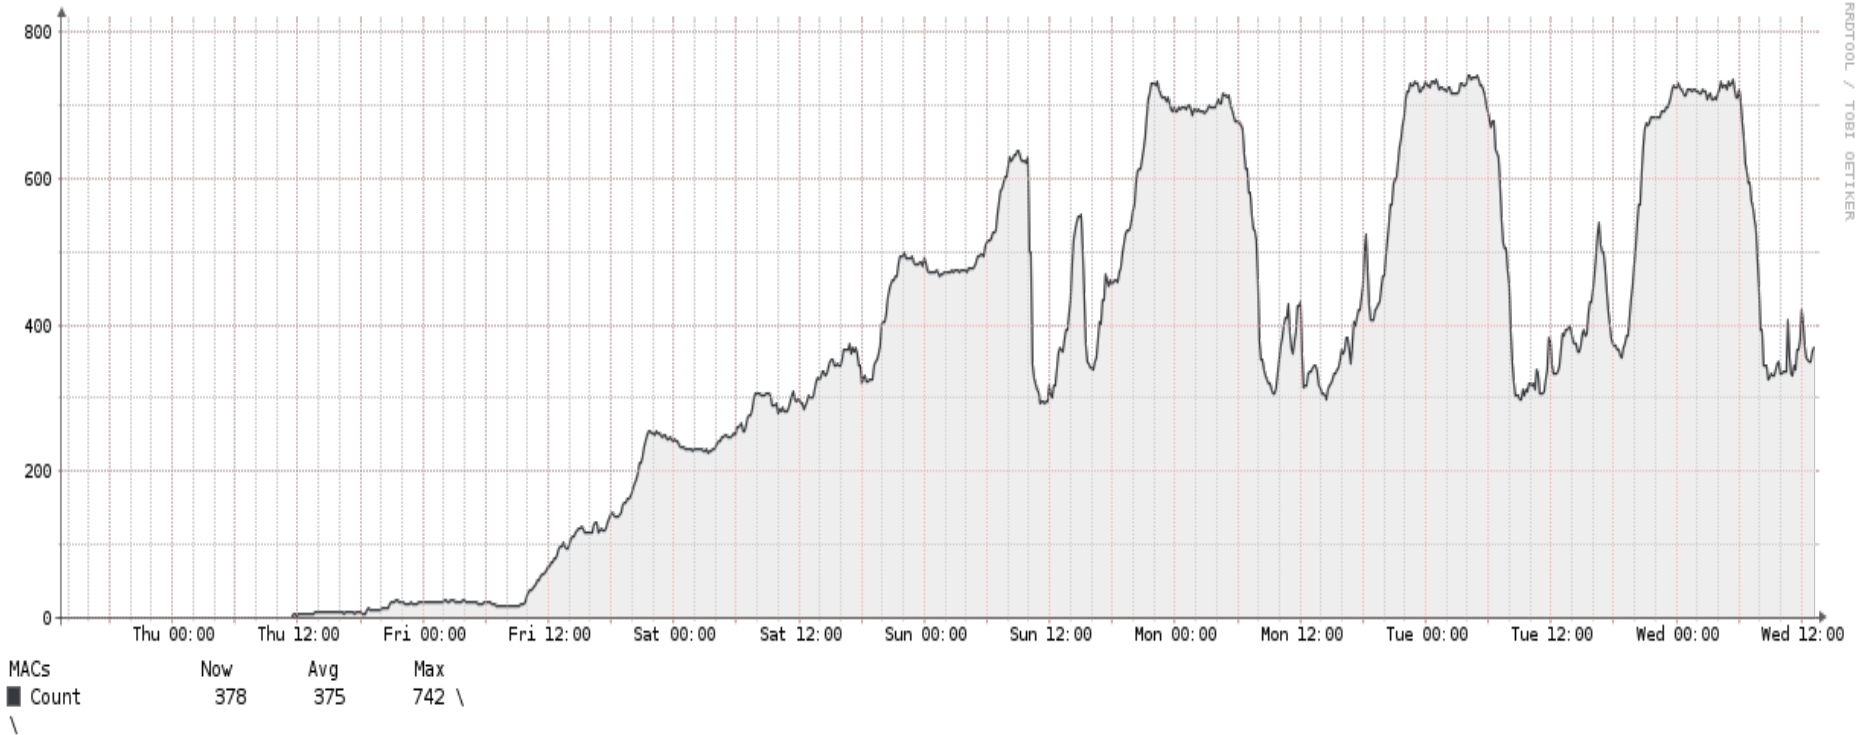

Guestroom MAC Addresses