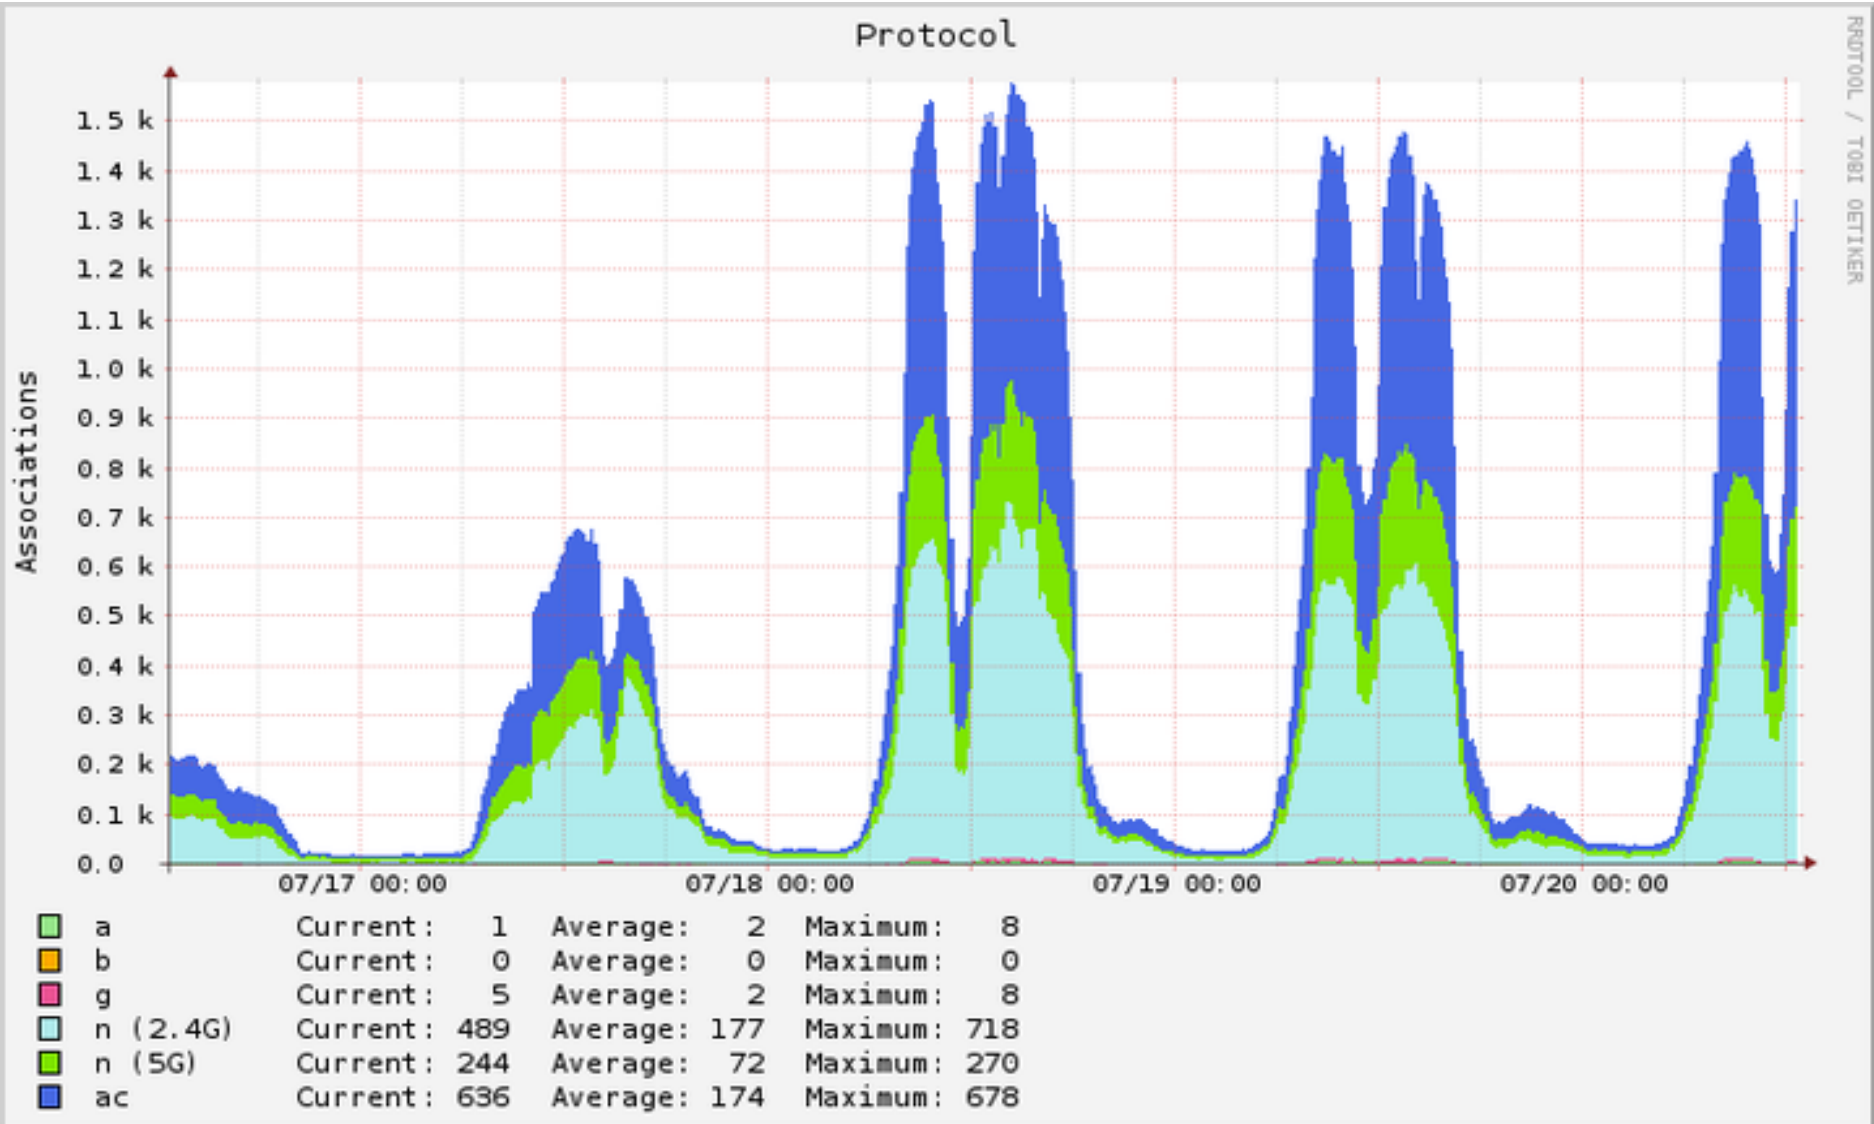

Wireless Associations (by protocol)