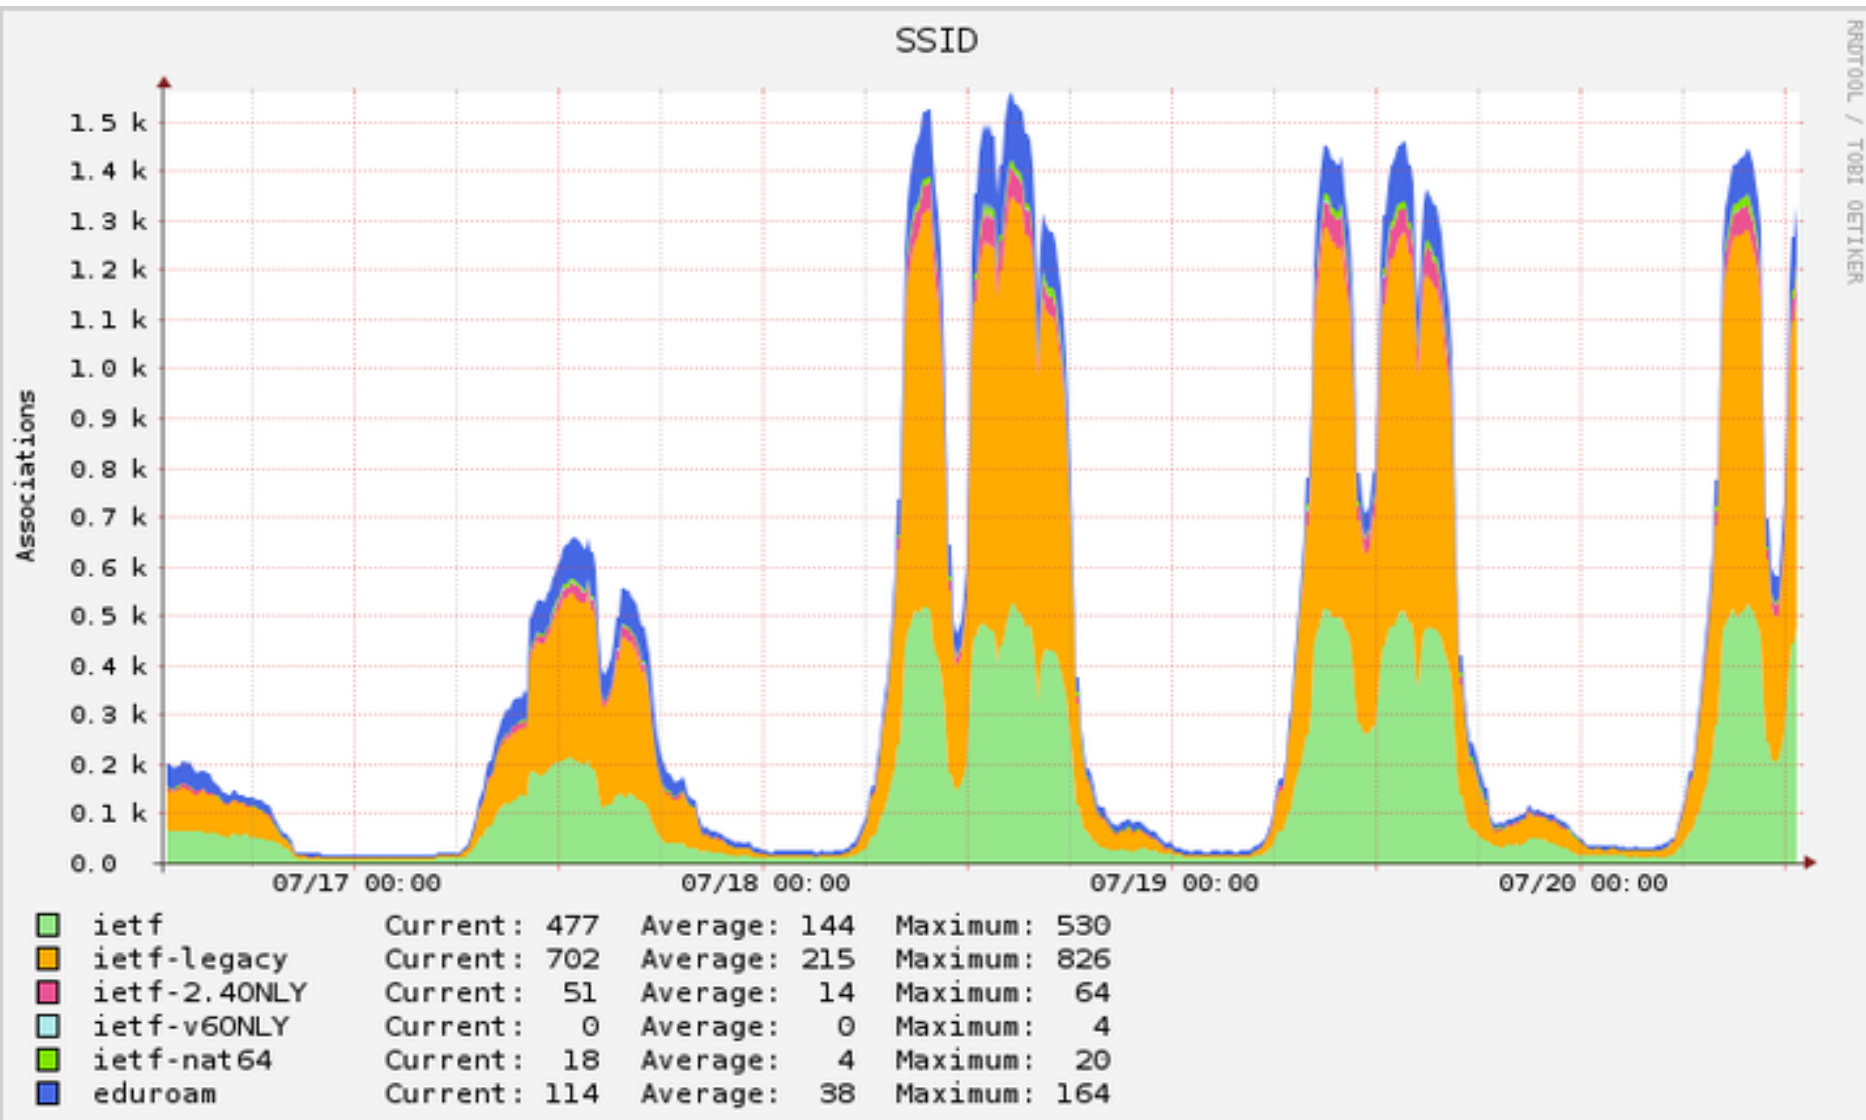

Wireless Associations (by SSID)