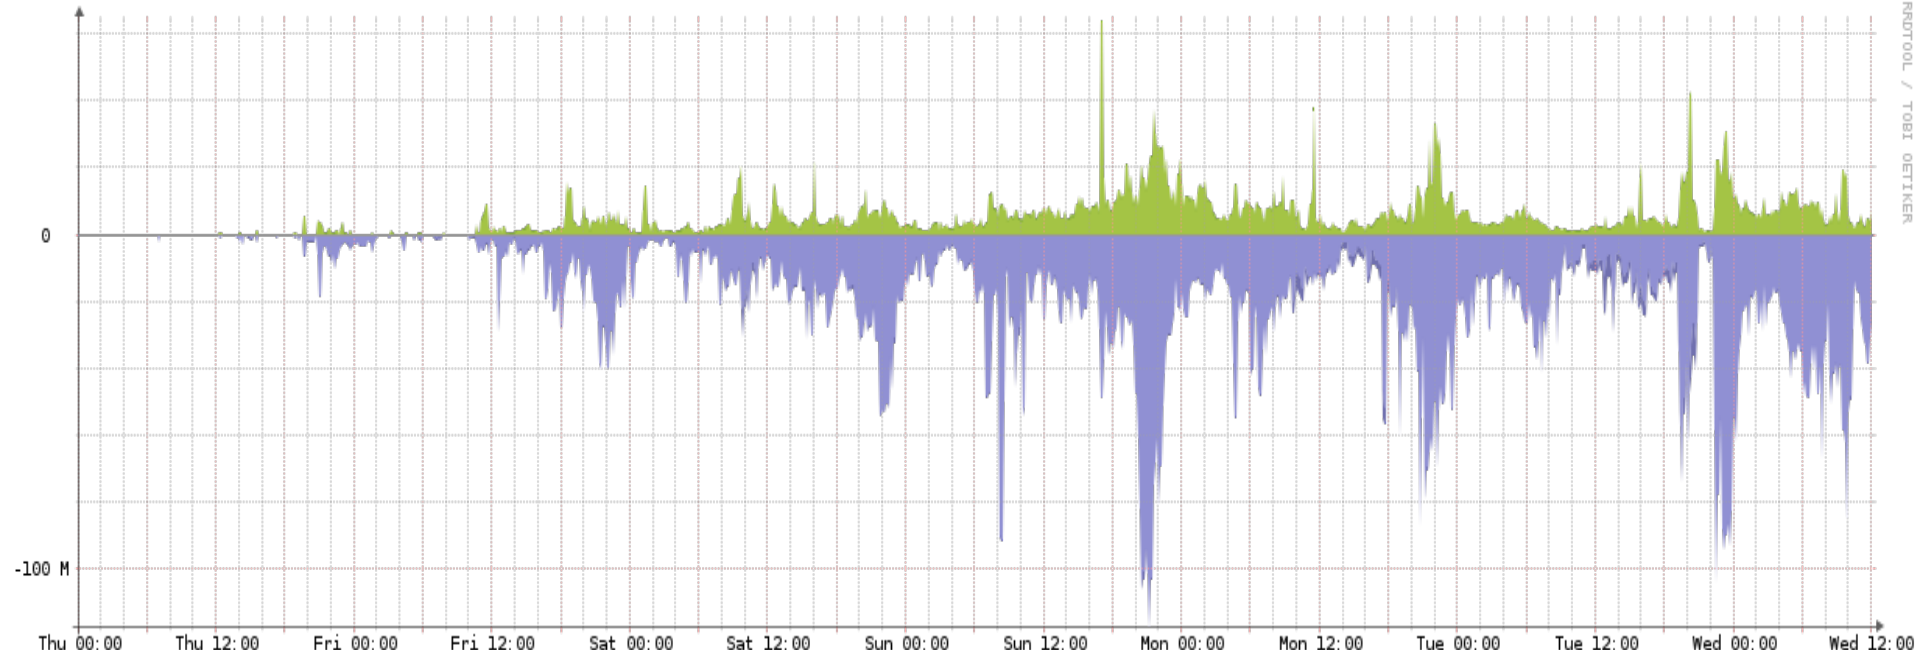

Aggregate Hotel Traffic

RRRTOOL / TOBI OETIKER

bps		Current	Average	Maximum
■	rtrscoutb	< 1.82kb	5.27kb	988.80kb
■	eth0.2144	> 10.51kb	34.04kb	2.70Mb
■	rtrscoutb	< 6.65Mb	4.96Mb	63.71Mb
■	eth0.2136	> 26.22Mb	17.34Mb	117.10Mb
■	rtrscouta	< 1.03kb	975.98 b	10.44kb
■	eth0.2144	> 0.00 b	0.00 b	0.00 b
■	rtrscouta	< 64.92kb	55.50kb	403.34kb
■	eth0.2136	> 94.50kb	497.71kb	12.70Mb
Aggregate Totals\				
350.71GB	<	0.00 b	4.99Mb	63.78Mb\
1.25TB	>	0.00 b	17.76Mb	117.46Mb\