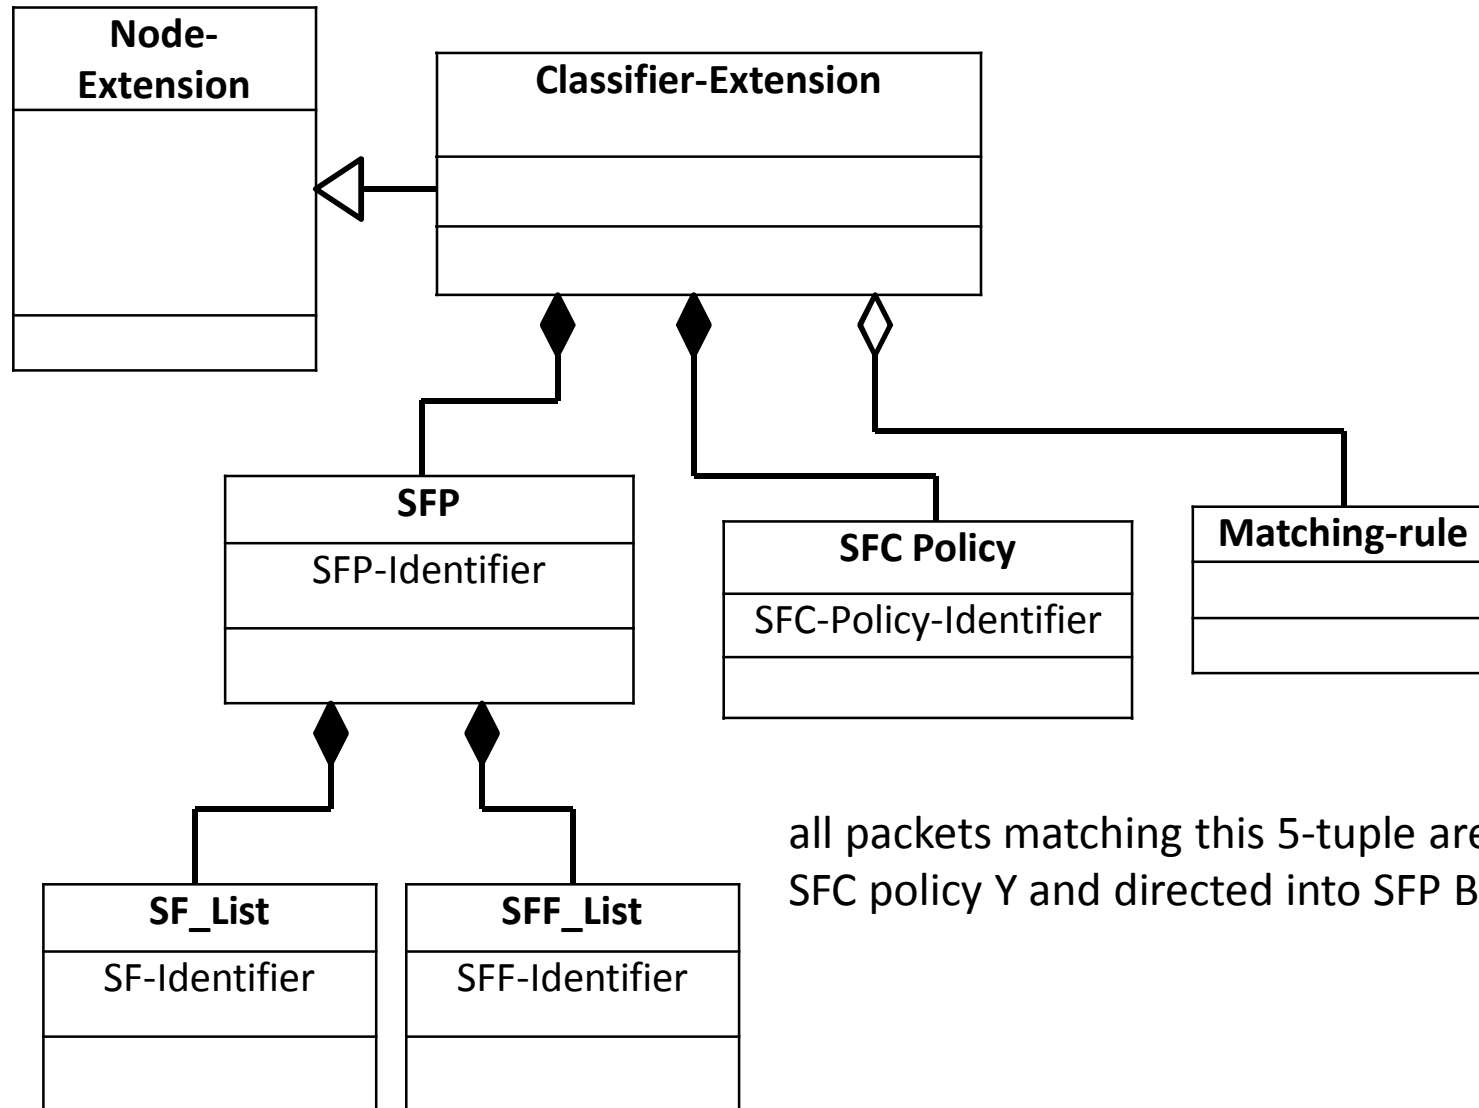

Rationale

“ Procedure for service topology creation

Service Topology data model structure

Service Topology data model: Segment

Service Topology data model: Node

Example1: CLASSIFIER-Extension

Example2:SF-Enable-Node-Extension

Example3: SFF-Enable-Node-Extension