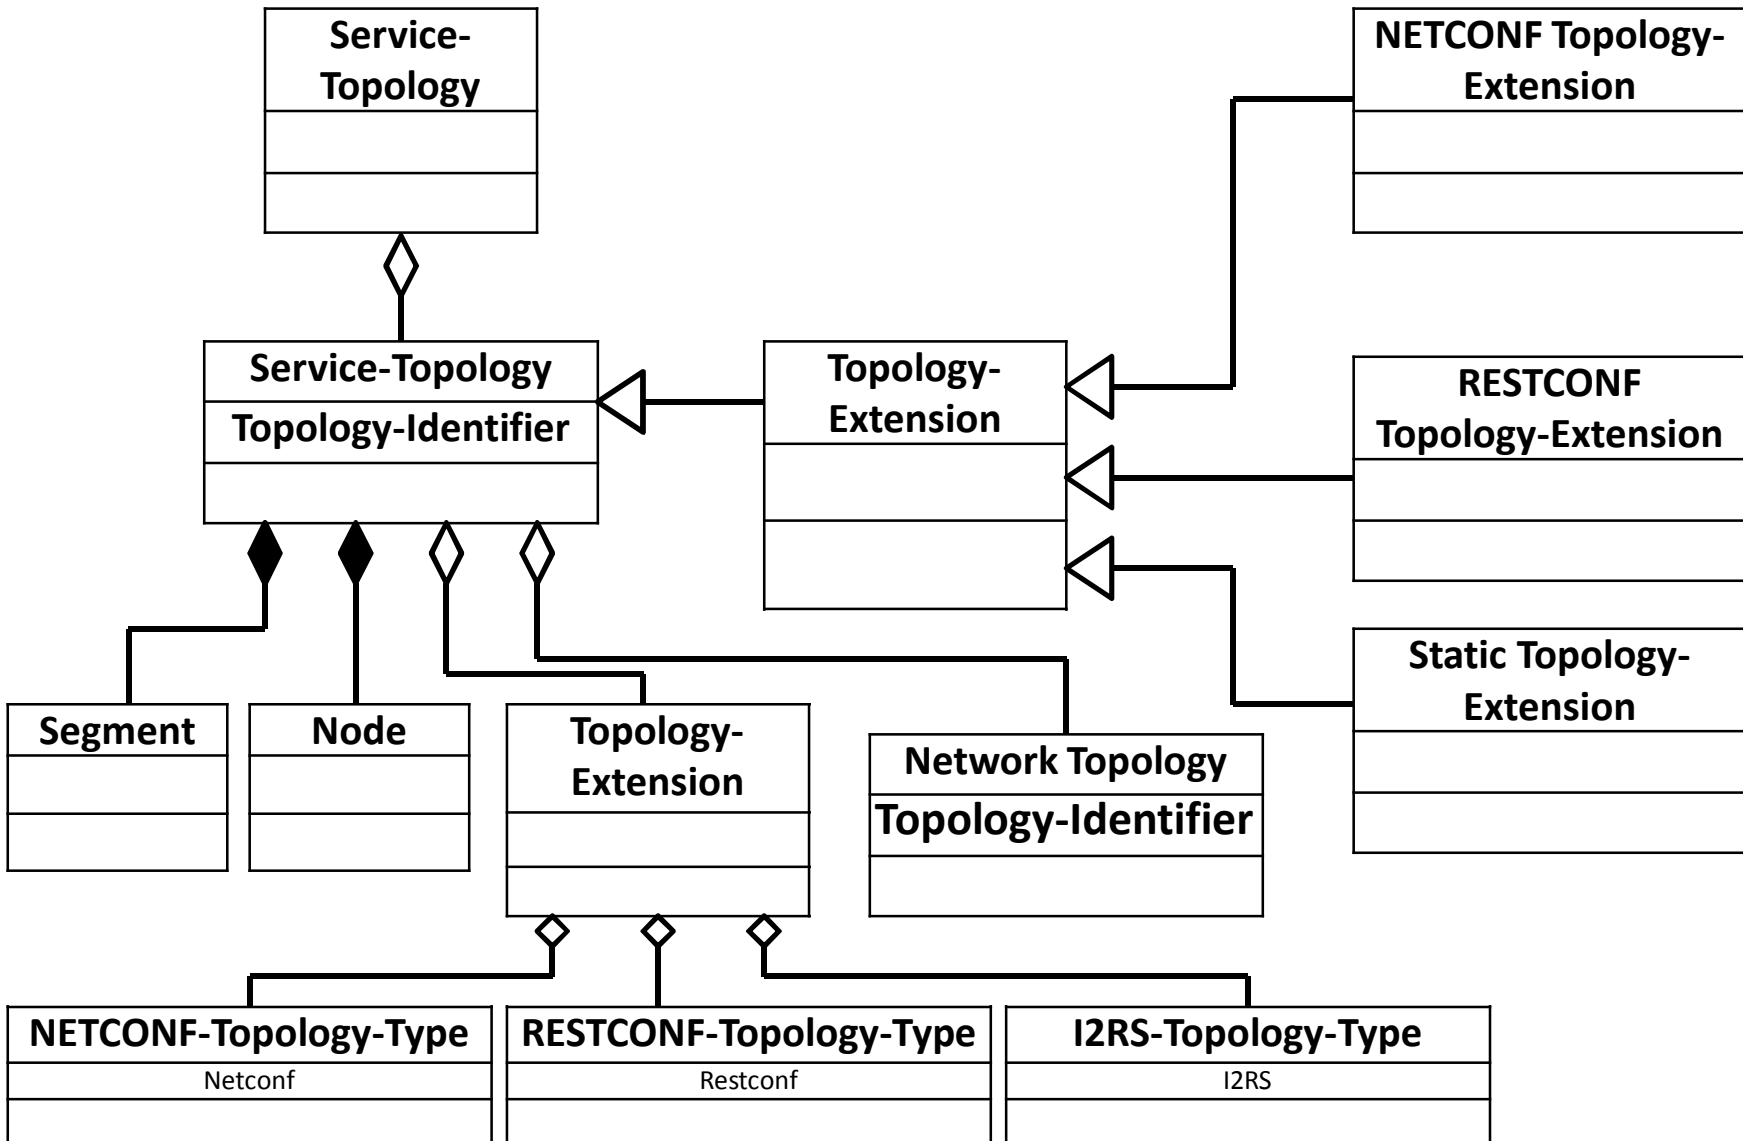

Service Topology Info Model

draft-hares-info-model-service-topology

draft-hares-dunbar-i2rs-sfc-policy-im

Zitao Wang

Susan Hares

Qin Wu

Linda Dunbar

Jianjie You

Rationale

“ Procedure for service topology creation

Service Topology data model structure

Service Topology data model: Segment

Service Topology data model: Node

Example1: CLASSIFIER-Extension

Example2:SF-Enable-Node-Extension

Example3: SFF-Enable-Node-Extension